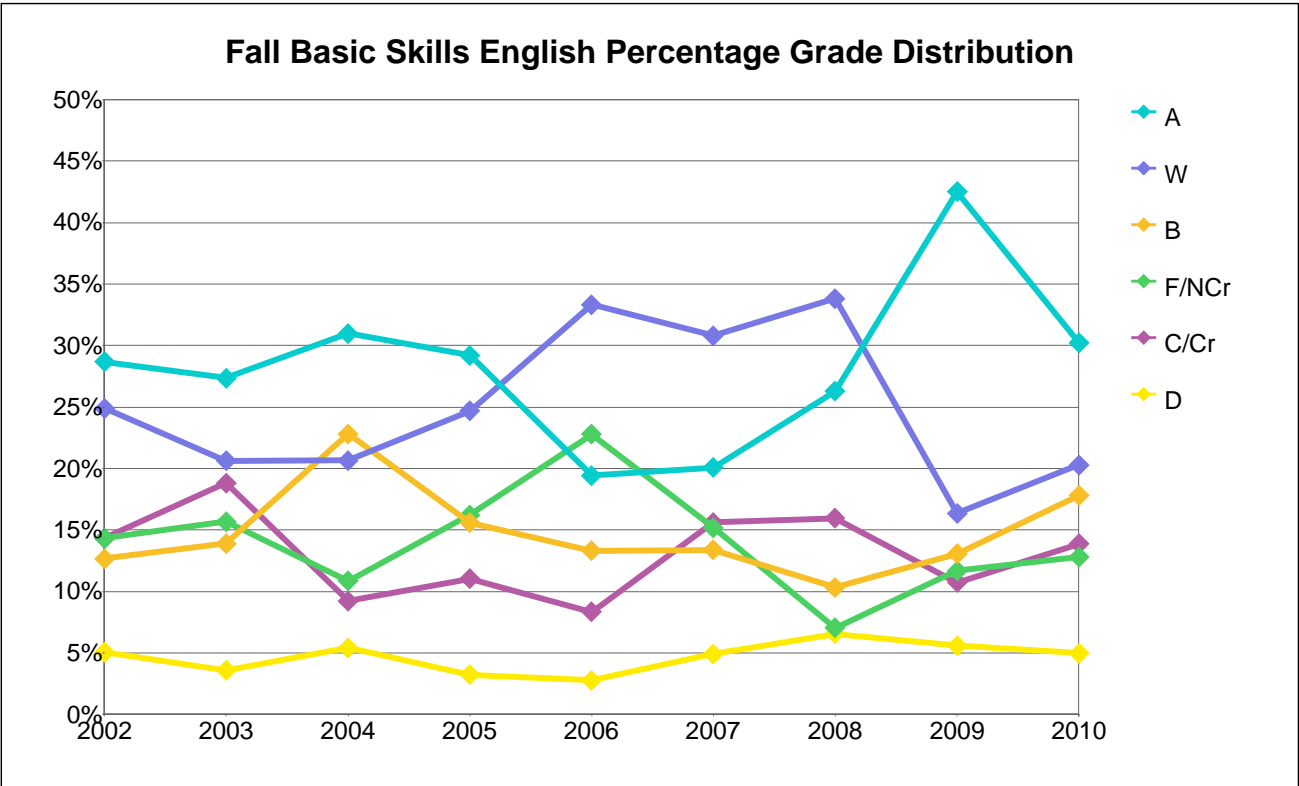

Berkeley City College

Fall Basic Skills English Grade Frequency Distribution

Grade	2002	2003	2004	2005	2006	2007	2008	2009	2010
A	68	61	57	45	35	45	56	91	85
B	30	31	42	24	24	30	22	28	50
C	32	36	13	10	11	25	34	19	36
CR	2	6	4	7	4	10		4	3
D	12	8	10	5	5	11	14	12	14
F	33	6	2		8	6	14	25	33
I/IP		2						1	
NCr	1	29	18	25	33	28	1		3
W	59	46	38	38	60	69	72	35	57
Total	237	225	184	154	180	224	213	215	281

Fall Basic Skills English Grade Percentage Distribution

Grade	2002	2003	2004	2005	2006	2007	2008	2009	2010
A	29%	27%	31%	29%	19%	20%	26%	42%	30%
B	13%	14%	23%	16%	13%	13%	10%	13%	18%
C	14%	16%	7%	6%	6%	11%	16%	9%	13%
CR	1%	3%	2%	5%	2%	4%		2%	1%
D	5%	4%	5%	3%	3%	5%	7%	6%	5%
F	14%	3%	1%		4%	3%	7%	12%	12%
I/IP		1%						0%	
NCr	0%	13%	10%	16%	18%	13%	0%		1%
W	25%	20%	21%	25%	33%	31%	34%	16%	20%
Total	100%	100%	100%	100%	100%	100%	100%	100%	100%