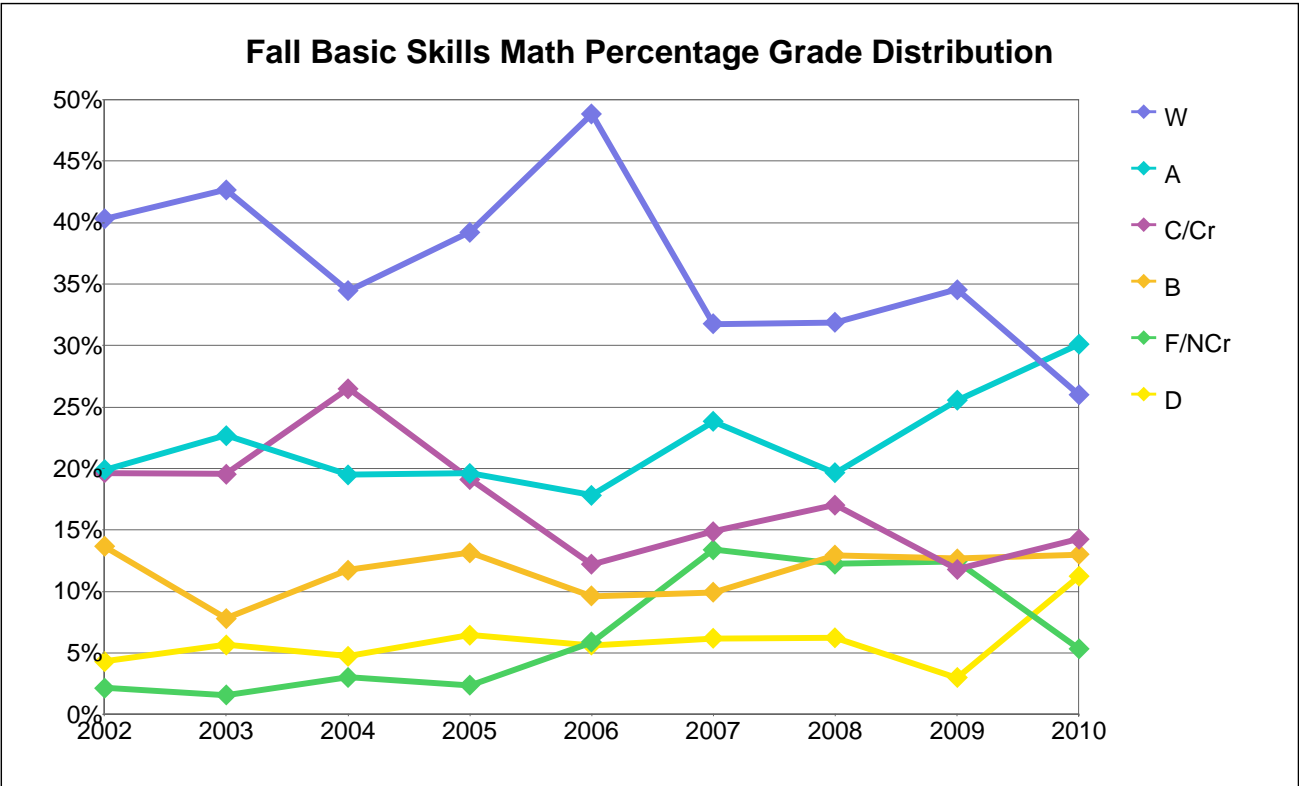

Merritt College

Fall Basic Skills Math Grade Frequency Distribution

Grade	2002	2003	2004	2005	2006	2007	2008	2009	2010
A	83	116	103	82	76	96	82	119	118
B	57	40	62	55	41	40	54	59	51
C	35	46	53	38	37	52	33	43	32
CR	47	54	87	42	15	8	38	12	24
D	18	29	25	27	24	25	26	14	44
F	9	8	16	10	25	54	49	58	18
I/IP	10	3	11	6	3	3		42	36
NCr							2		3
W	168	218	182	164	208	128	133	161	102
Total	427	514	539	424	429	406	417	508	428

Fall Basic Skills Math Grade Percentage Distribution

Grade	2002	2003	2004	2005	2006	2007	2008	2009	2010
A	19%	23%	19%	19%	18%	24%	20%	23%	28%
B	13%	8%	12%	13%	10%	10%	13%	12%	12%
C	8%	9%	10%	9%	9%	13%	8%	8%	7%
CR	11%	11%	16%	10%	3%	2%	9%	2%	6%
D	4%	6%	5%	6%	6%	6%	6%	3%	10%
F	2%	2%	3%	2%	6%	13%	12%	11%	4%
I/IP	2%	1%	2%	1%	1%	1%		8%	8%
NCr							0%		1%
W	39%	42%	34%	39%	48%	32%	32%	32%	24%
Total	100%	100%	100%	100%	100%	100%	100%	100%	100%