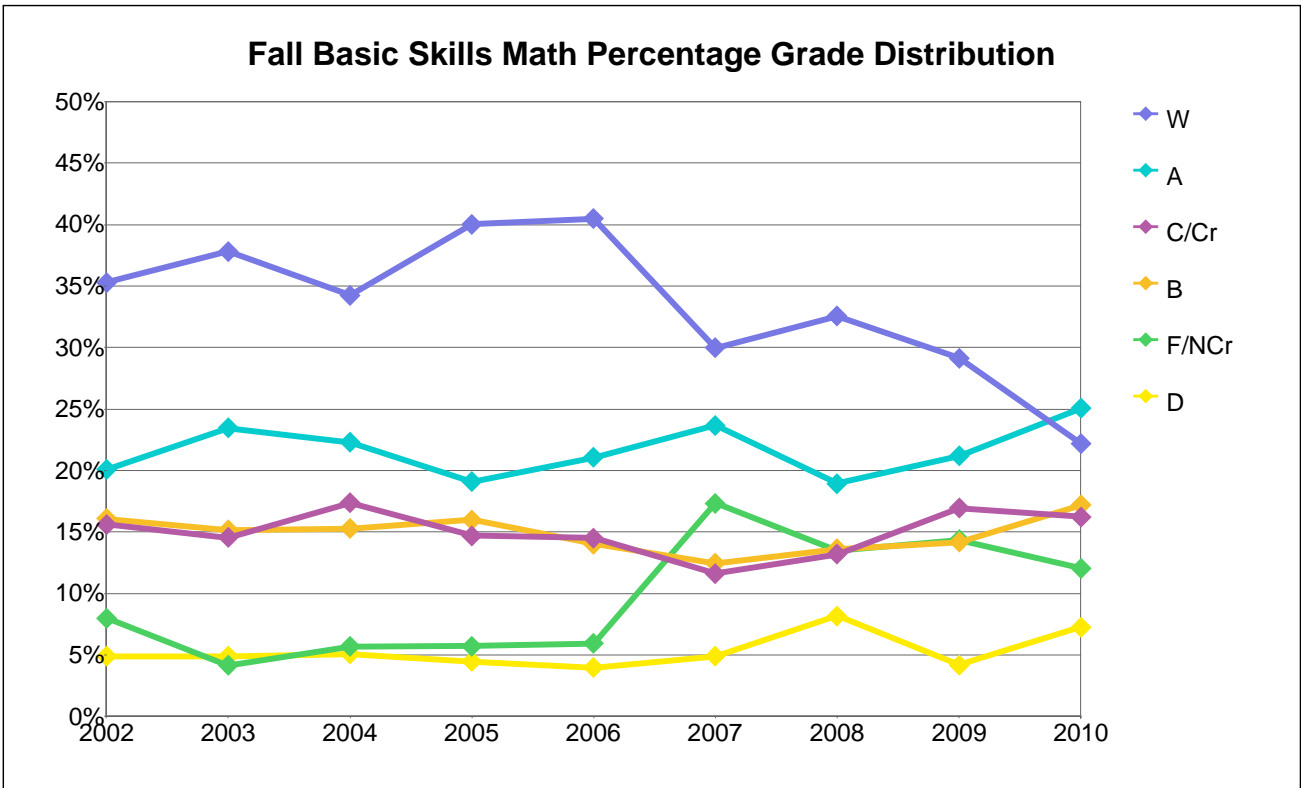

Peralta Community College District

Fall Basic Skills Math Grade Frequency Distribution

Grade	2002	2003	2004	2005	2006	2007	2008	2009	2010
A	316	384	341	287	329	401	354	414	430
B	253	248	234	240	219	211	255	277	295
C	186	181	178	169	212	189	207	255	255
CR	60	57	88	52	15	8	40	76	24
D	77	80	78	67	62	83	153	82	125
F	115	60	83	80	92	294	250	204	202
I/IP	13	4	17	11	3	8		48	40
NCr	11	8	4	6	1		2	77	5
W	555	619	524	601	633	508	609	570	381
Total	1,586	1,641	1,547	1,513	1,566	1,702	1,870	2,003	1,757

Fall Basic Skills Math Grade Percentage Distribution

Grade	2002	2003	2004	2005	2006	2007	2008	2009	2010
A	20%	23%	22%	19%	21%	24%	19%	21%	24%
B	16%	15%	15%	16%	14%	12%	14%	14%	17%
C	12%	11%	12%	11%	14%	11%	11%	13%	15%
CR	4%	3%	6%	3%	1%	0%	2%	4%	1%
D	5%	5%	5%	4%	4%	5%	8%	4%	7%
F	7%	4%	5%	5%	6%	17%	13%	10%	11%
I/IP	1%	0%	1%	1%	0%	0%		2%	2%
NCr	1%	0%	0%	0%	0%		0%	4%	0%
W	35%	38%	34%	40%	40%	30%	33%	28%	22%
Total	100%	100%	100%	100%	100%	100%	100%	100%	100%