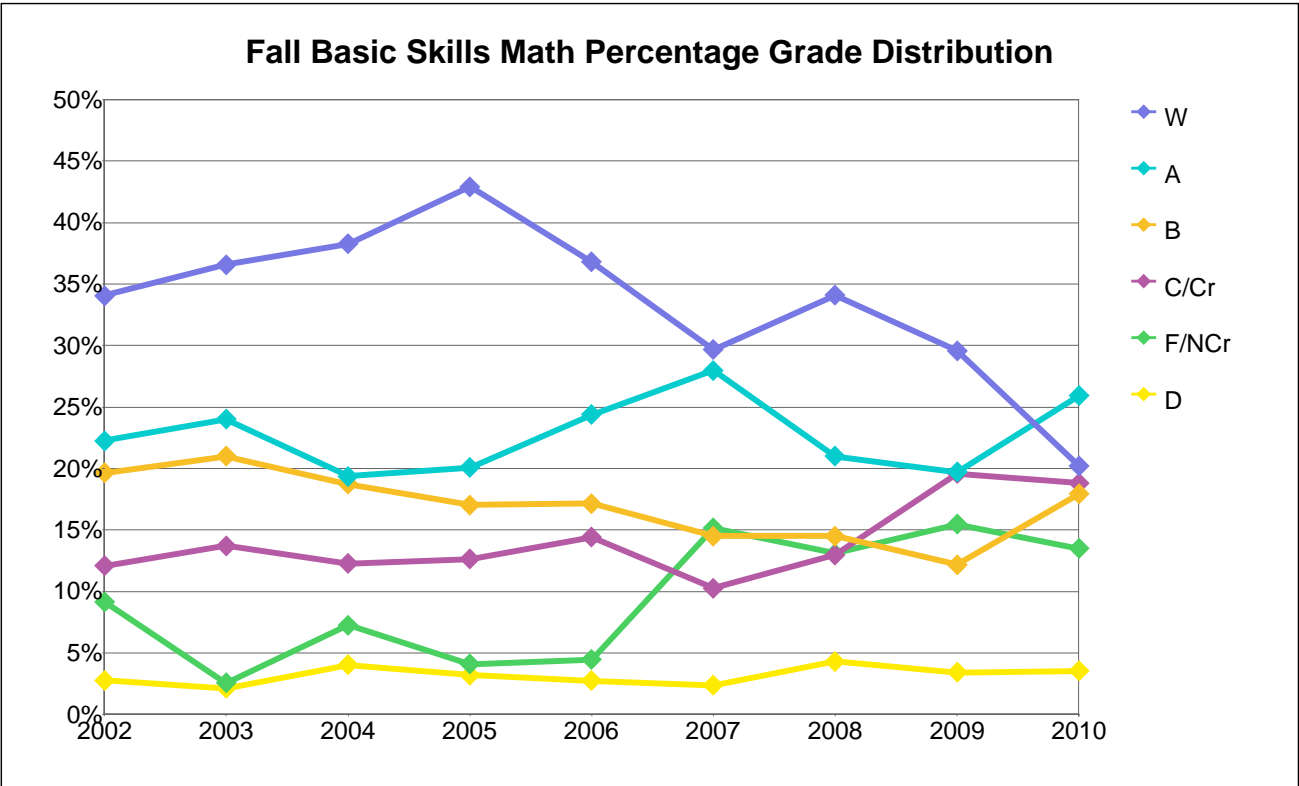

Laney College

Fall Basic Skills Math Grade Frequency Distribution

Grade	2002	2003	2004	2005	2006	2007	2008	2009	2010
A	153	168	120	132	169	212	165	144	146
B	135	147	116	112	119	110	114	89	101
C	83	96	76	83	100	78	101	81	106
CR							1	62	
D	19	15	25	21	19	18	34	25	20
F	63	18	45	27	31	115	103	37	76
I/IP	1		4					6	1
NCr								76	
W	234	256	237	282	255	225	268	216	114
Total	688	700	623	657	693	758	786	736	564

Fall Basic Skills Math Grade Percentage Distribution

Grade	2002	2003	2004	2005	2006	2007	2008	2009	2010
A	22%	24%	19%	20%	24%	28%	21%	20%	26%
B	20%	21%	19%	17%	17%	15%	15%	12%	18%
C	12%	14%	12%	13%	14%	10%	13%	11%	19%
CR							0%	8%	
D	3%	2%	4%	3%	3%	2%	4%	3%	4%
F	9%	3%	7%	4%	4%	15%	13%	5%	13%
I/IP	0%		1%					1%	0%
NCr								10%	
W	34%	37%	38%	43%	37%	30%	34%	29%	20%
Total	100%	100%	100%	100%	100%	100%	100%	100%	100%