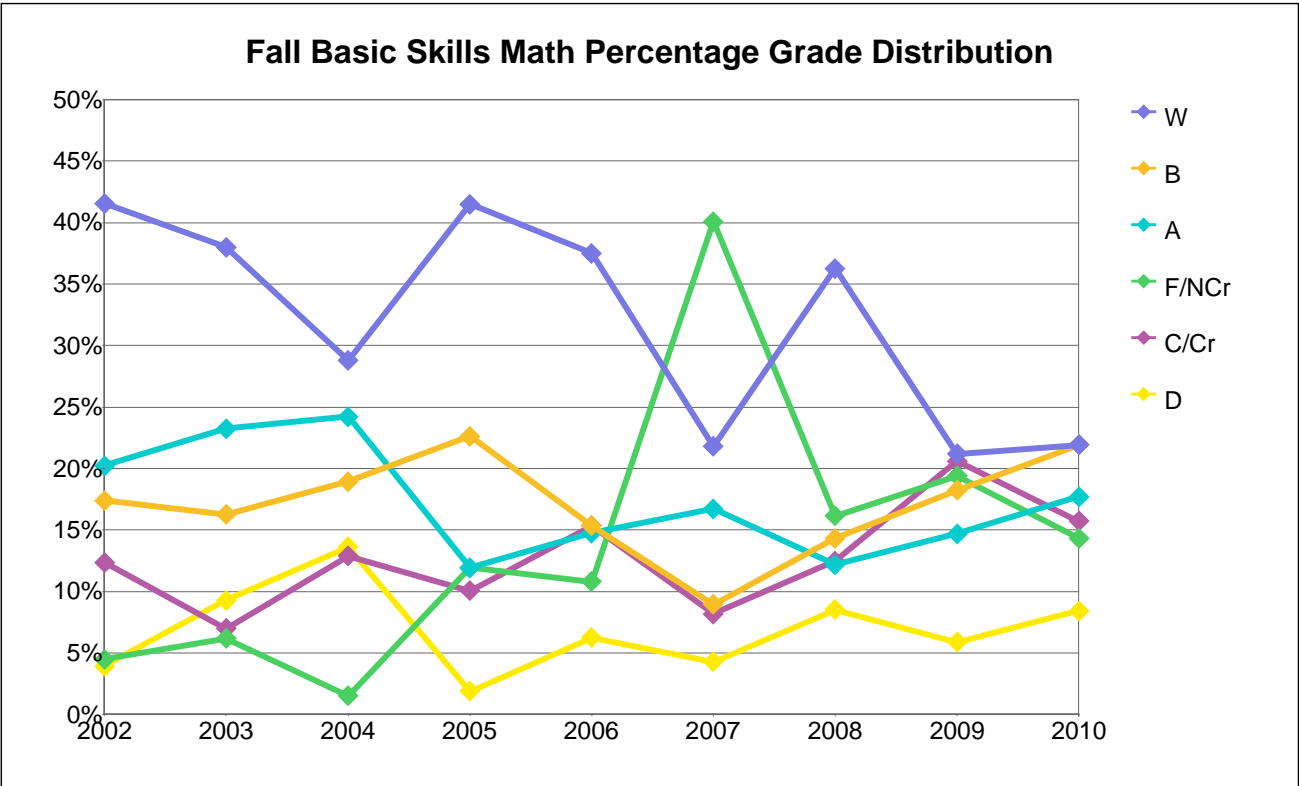

Berkeley City College

Fall Basic Skills Math Grade Frequency Distribution

Grade	2002	2003	2004	2005	2006	2007	2008	2009	2010
A	36	30	32	19	26	43	40	50	63
B	31	21	25	36	27	23	47	62	78
C	22	9	17	16	27	21	40	70	56
CR							1		
D	7	12	18	3	11	11	28	20	30
F	8	8	2	19	19	103	53	66	51
I/IP		1	2	4		2			2
W	74	49	38	66	66	56	119	72	78
Total	178	130	134	163	176	259	328	340	358

Fall Basic Skills Math Grade Percentage Distribution

Grade	2002	2003	2004	2005	2006	2007	2008	2009	2010
A	20%	23%	24%	12%	15%	17%	12%	15%	18%
B	17%	16%	19%	22%	15%	9%	14%	18%	22%
C	12%	7%	13%	10%	15%	8%	12%	21%	16%
CR							0%		
D	4%	9%	13%	2%	6%	4%	9%	6%	8%
F	4%	6%	1%	12%	11%	40%	16%	19%	14%
I/IP		1%	1%	2%		1%			1%
W	42%	38%	28%	40%	38%	22%	36%	21%	22%
Total	100%	100%	100%	100%	100%	100%	100%	100%	100%