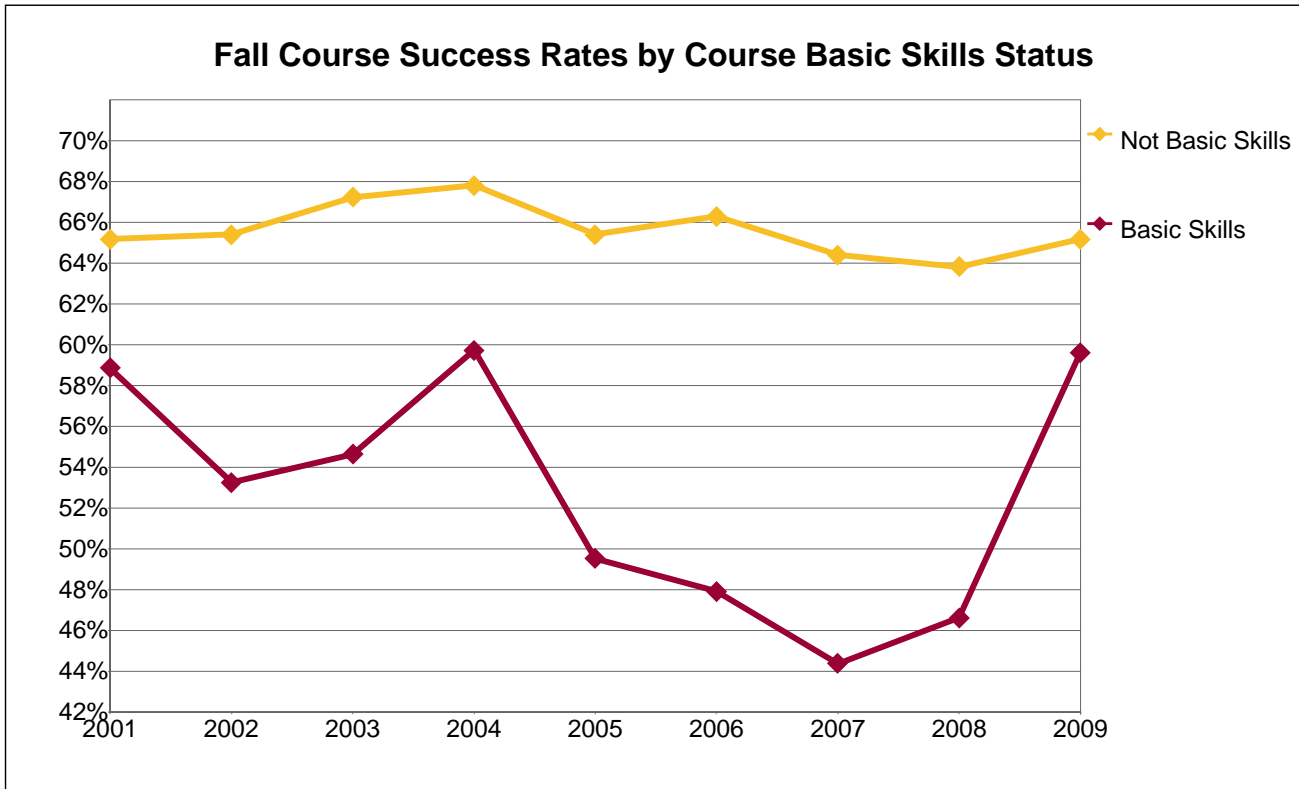

Berkeley City College

Number of Fall Total Grades Awarded by Course Basic Skills Status

BS Course?	2001	2002	2003	2004	2005	2006	2007	2008	2009
Basic Skills	299	415	355	318	317	407	534	577	597
Not Basic Skills	8,677	9,449	8,037	8,255	8,040	9,298	11,228	12,834	14,524
Total	8,976	9,864	8,392	8,573	8,357	9,705	11,762	13,411	15,121

Number of Fall Successful Grades by Course Basic Skills Status

BS Course?	2001	2002	2003	2004	2005	2006	2007	2008	2009
Basic Skills	176	221	194	190	157	195	237	269	356
Not Basic Skills	5,657	6,180	5,405	5,599	5,259	6,165	7,233	8,192	9,467
Total	5,833	6,401	5,599	5,789	5,416	6,360	7,470	8,461	9,823

Course Success Rates by Course Basic Skills Status

BS Course?	2001	2002	2003	2004	2005	2006	2007	2008	2009
Basic Skills	59%	53%	55%	60%	50%	48%	44%	47%	60%
Not Basic Skills	65%	65%	67%	68%	65%	66%	64%	64%	65%
Total	65%	65%	67%	68%	65%	66%	64%	63%	65%