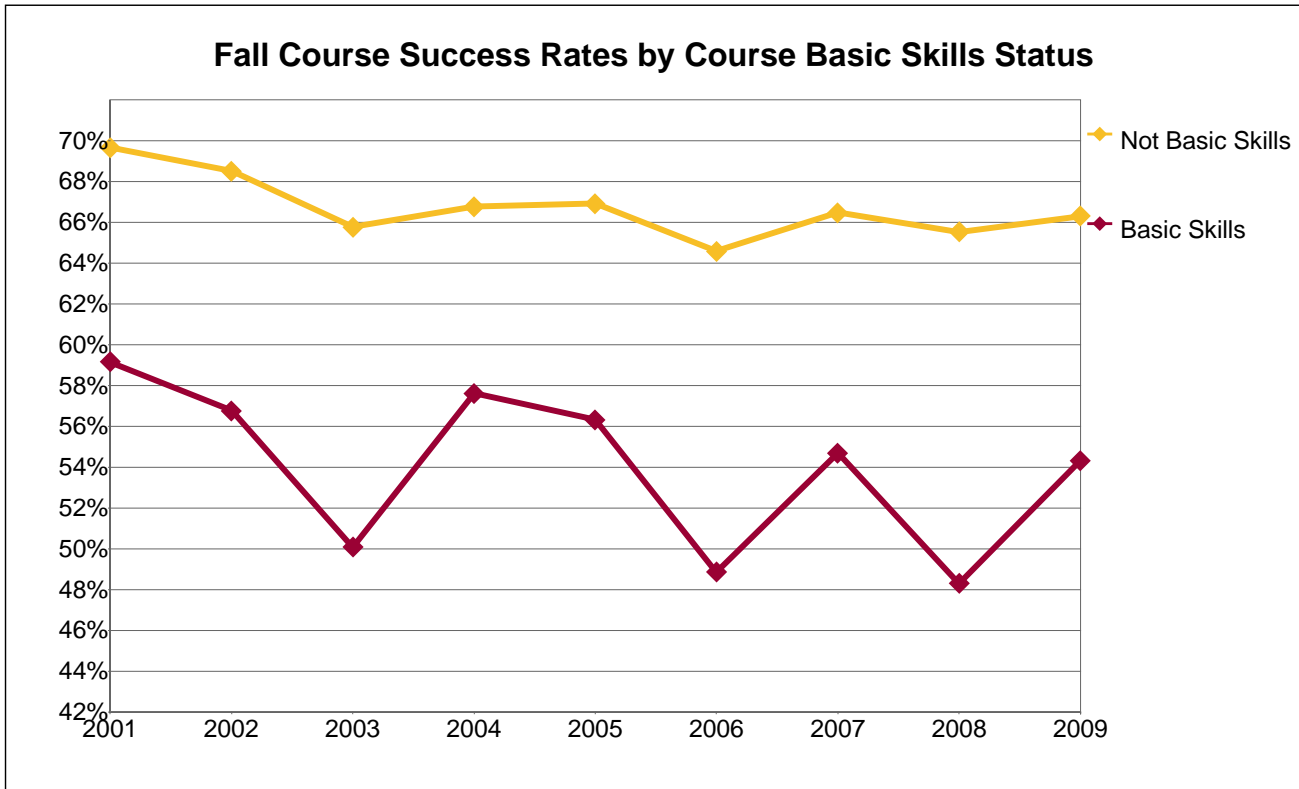

Merritt College

Number of Fall Total Grades Awarded by Course Basic Skills Status

BS Course?	2001	2002	2003	2004	2005	2006	2007	2008	2009
Basic Skills	987	1,027	1,134	1,069	957	929	850	1,029	1,156
Not Basic Skills	12,387	13,769	14,442	13,438	13,208	13,937	13,385	13,447	14,564
Total	13,374	14,796	15,576	14,507	14,165	14,866	14,235	14,476	15,720

Number of Fall Successful Grades by Course Basic Skills Status

BS Course?	2001	2002	2003	2004	2005	2006	2007	2008	2009
Basic Skills	584	583	568	616	539	454	465	497	628
Not Basic Skills	8,630	9,435	9,500	8,975	8,841	9,003	8,899	8,812	9,659
Total	9,214	10,018	10,068	9,591	9,380	9,457	9,364	9,309	10,287

Course Success Rates by Course Basic Skills Status

BS Course?	2001	2002	2003	2004	2005	2006	2007	2008	2009
Basic Skills	59%	57%	50%	58%	56%	49%	55%	48%	54%
Not Basic Skills	70%	69%	66%	67%	67%	65%	66%	66%	66%
Total	69%	68%	65%	66%	66%	64%	66%	64%	65%