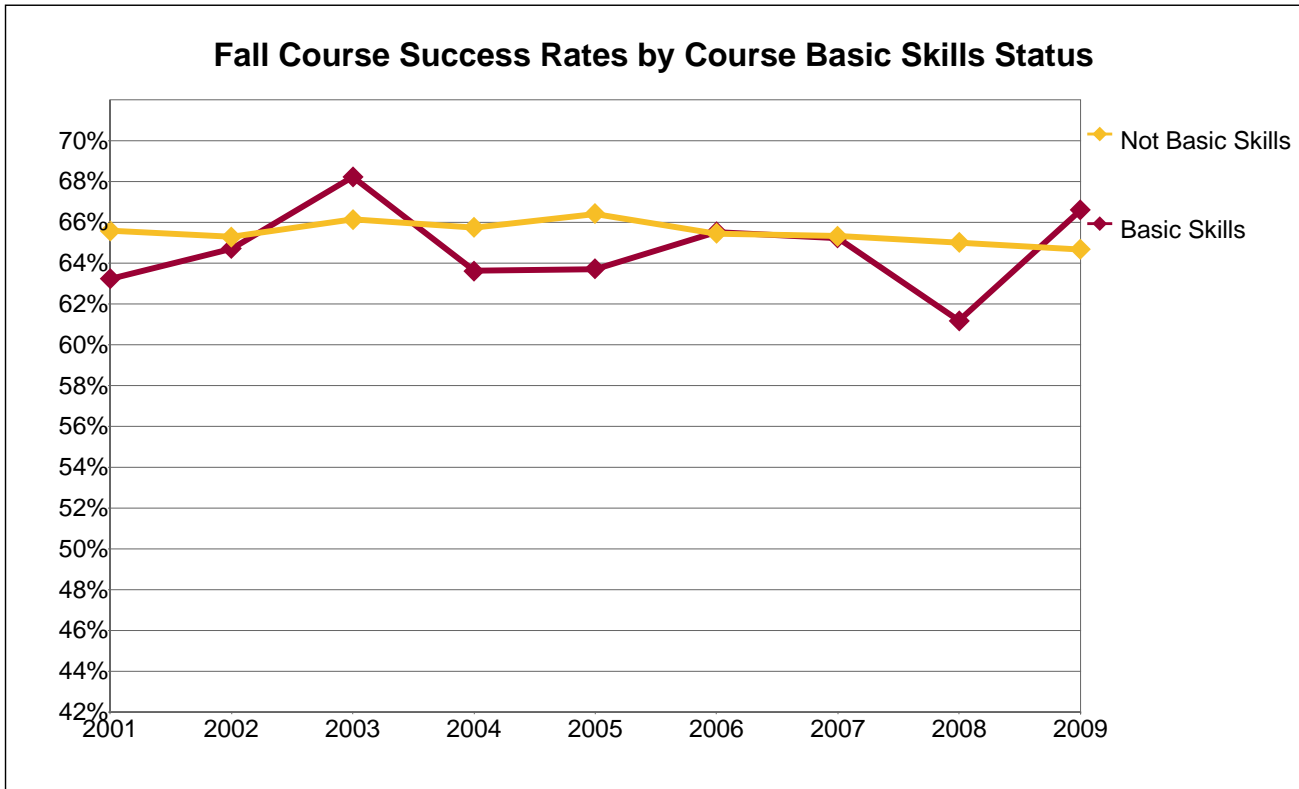

Laney College

Number of Fall Total Grades Awarded by Course Basic Skills Status

BS Course?	2001	2002	2003	2004	2005	2006	2007	2008	2009
Basic Skills	2,674	2,708	2,591	2,387	2,420	2,412	2,411	2,623	2,690
Not Basic Skills	24,020	26,076	25,108	23,702	22,208	24,032	24,997	26,569	29,883
Total	26,694	28,784	27,699	26,089	24,628	26,444	27,408	29,192	32,573

Number of Fall Successful Grades by Course Basic Skills Status

BS Course?	2001	2002	2003	2004	2005	2006	2007	2008	2009
Basic Skills	1,691	1,753	1,768	1,519	1,542	1,581	1,573	1,605	1,792
Not Basic Skills	15,758	17,026	16,611	15,588	14,754	15,733	16,331	17,277	19,328
Total	17,449	18,779	18,379	17,107	16,296	17,314	17,904	18,882	21,120

Course Success Rates by Course Basic Skills Status

BS Course?	2001	2002	2003	2004	2005	2006	2007	2008	2009
Basic Skills	63%	65%	68%	64%	64%	66%	65%	61%	67%
Not Basic Skills	66%	65%	66%	66%	66%	65%	65%	65%	65%
Total	65%	65%	66%	66%	66%	65%	65%	65%	65%