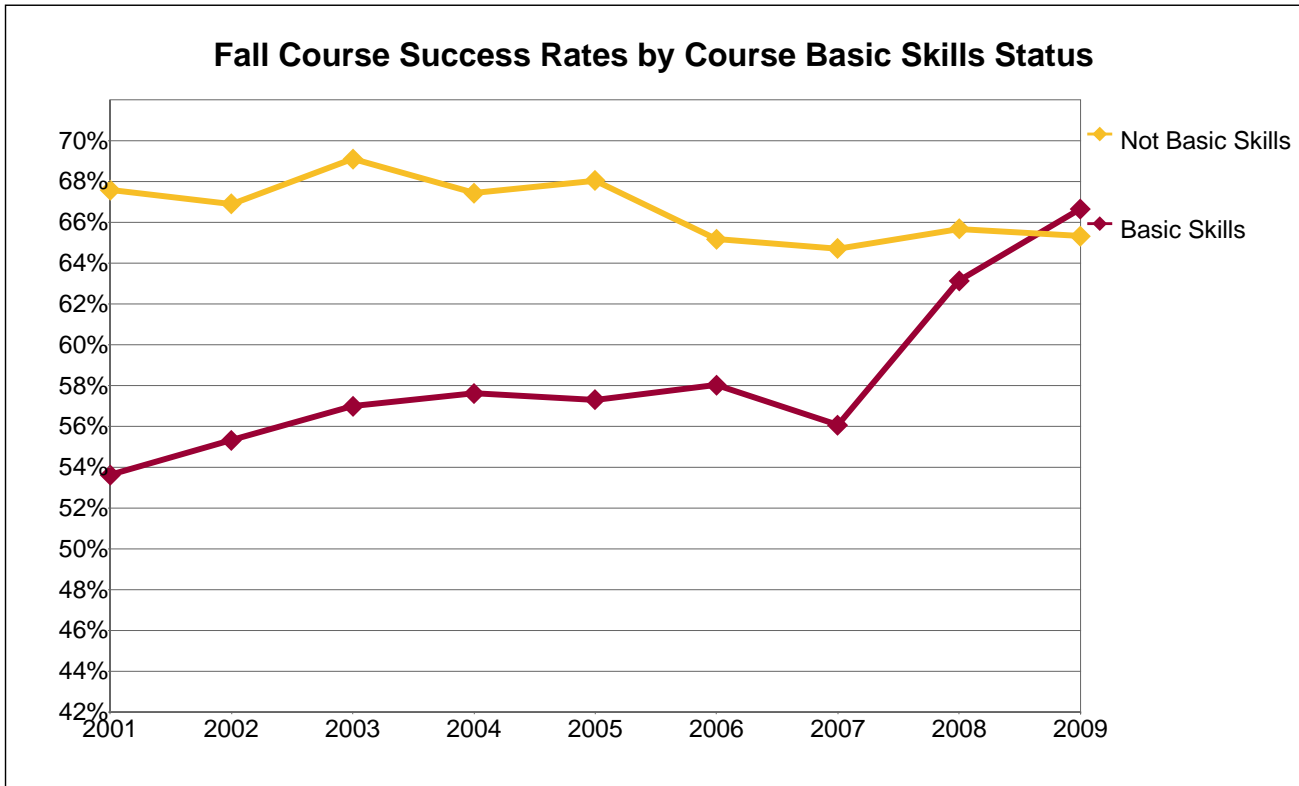

College of Alameda

Number of Fall Total Grades Awarded by Course Basic Skills Status

BS Course?	2001	2002	2003	2004	2005	2006	2007	2008	2009
Basic Skills	1,033	1,061	986	859	827	872	890	1,145	1,341
Not Basic Skills	10,584	11,432	10,976	10,330	10,747	11,587	12,012	11,913	13,435
Total	11,617	12,493	11,962	11,189	11,574	12,459	12,902	13,058	14,776

Number of Fall Successful Grades by Course Basic Skills Status

BS Course?	2001	2002	2003	2004	2005	2006	2007	2008	2009
Basic Skills	554	587	562	495	474	506	499	723	894
Not Basic Skills	7,155	7,649	7,587	6,967	7,315	7,554	7,774	7,825	8,779
Total	7,709	8,236	8,149	7,462	7,789	8,060	8,273	8,548	9,673