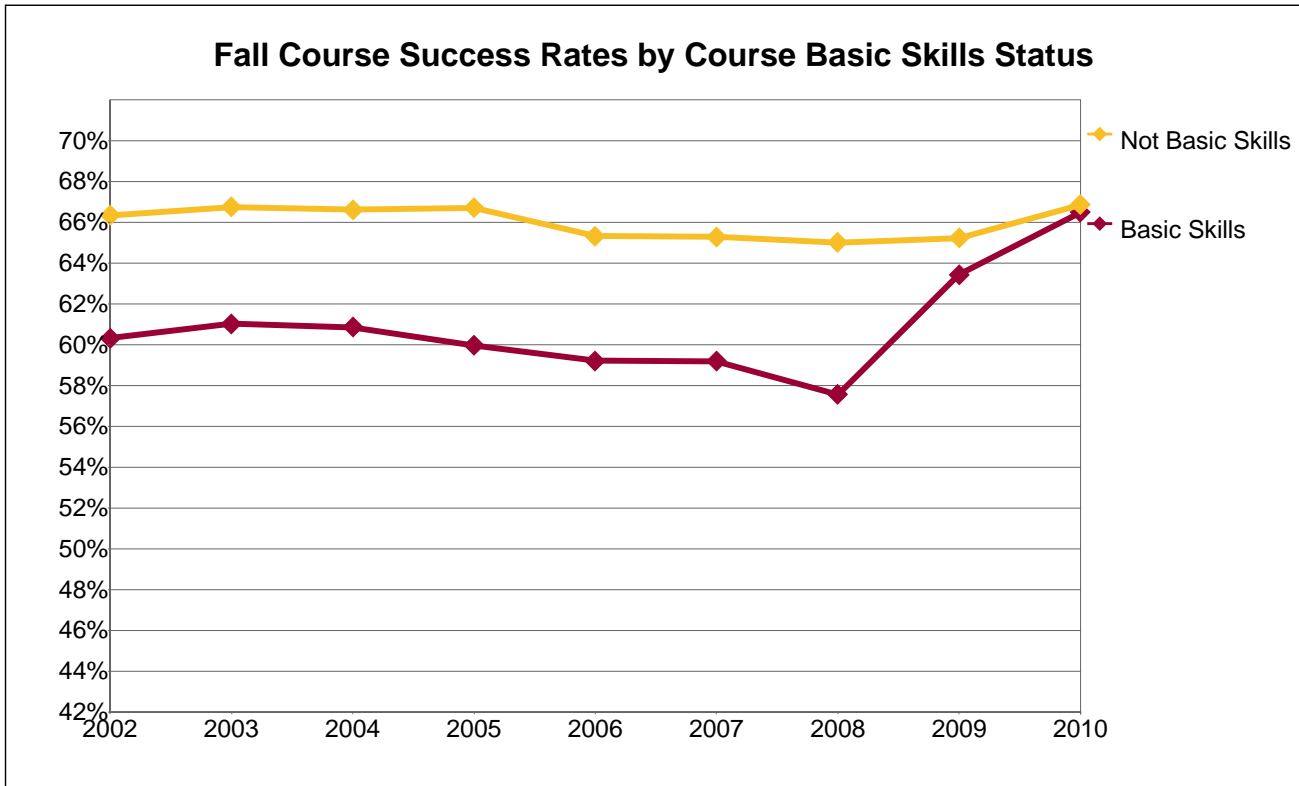

Peralta Community College District

Number of Fall Total Grades Awarded by Course Basic Skills Status

BS Course?	2002	2003	2004	2005	2006	2007	2008	2009	2010
Basic Skills	5,211	5,066	4,633	4,521	4,620	4,685	5,374	5,784	5,405
Not Basic Skills	60,726	58,563	55,725	54,203	58,854	61,622	64,764	72,407	64,127
Total	65,937	63,629	60,358	58,724	63,474	66,307	70,138	78,191	69,532

Number of Fall Successful Grades by Course Basic Skills Status

BS Course?	2002	2003	2004	2005	2006	2007	2008	2009	2010
Basic Skills	3,144	3,092	2,820	2,712	2,736	2,774	3,094	3,670	3,595
Not Basic Skills	40,290	39,103	37,129	36,169	38,455	40,237	42,106	47,242	42,887
Total	43,434	42,195	39,949	38,881	41,191	43,011	45,200	50,912	46,482

Course Success Rates by Course Basic Skills Status

BS Course?	2002	2003	2004	2005	2006	2007	2008	2009	2010
Basic Skills	60%	61%	61%	60%	59%	59%	58%	63%	67%
Not Basic Skills	66%	67%	67%	67%	65%	65%	65%	65%	67%
Total	66%	66%	66%	66%	65%	65%	64%	65%	67%