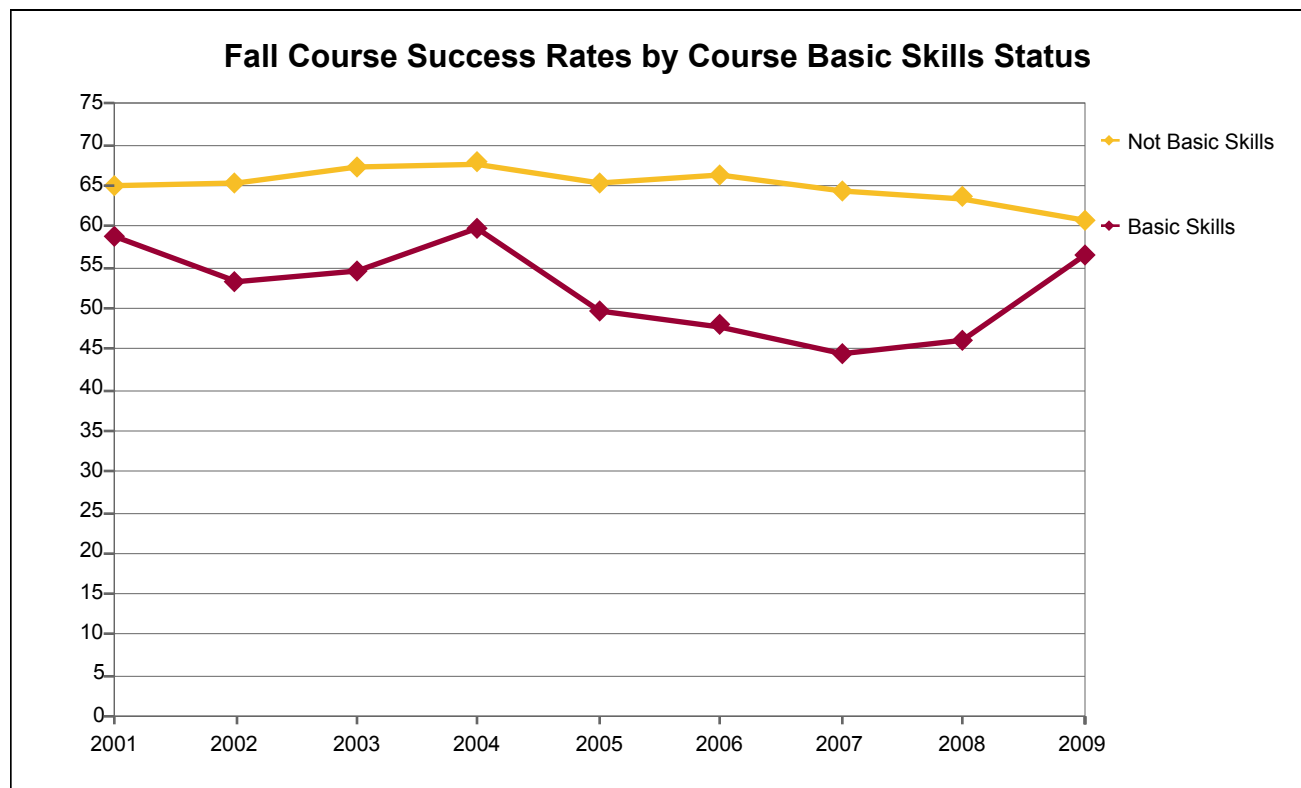

Berkeley City College

Number of Fall Total Grades Awarded by Course Basic Skills Status

BS Course?	2001	2002	2003	2004	2005	2006	2007	2008	2009
Basic Skills	299	415	355	318	317	407	534	570	588
Not Basic Skills	8,677	9,449	8,037	8,255	8,040	9,298	11,228	12,806	14,848
Total	8,976	9,864	8,392	8,573	8,357	9,705	11,762	13,376	15,436

Number of Fall Successful Grades by Course Basic Skills Status

BS Course?	2001	2002	2003	2004	2005	2006	2007	2008	2009
Basic Skills	176	221	194	190	157	195	237	262	332
Not Basic Skills	5,657	6,180	5,405	5,599	5,259	6,165	7,233	8,140	9,047
Total	5,833	6,401	5,599	5,789	5,416	6,360	7,470	8,402	9,379

Course Success Rates by Course Basic Skills Status

BS Course?	2001	2002	2003	2004	2005	2006	2007	2008	2009
Basic Skills	59%	53%	55%	60%	50%	48%	44%	46%	56%
Not Basic Skills	65%	65%	67%	68%	65%	66%	64%	64%	61%
Total	65%	65%	67%	68%	65%	66%	64%	63%	61%