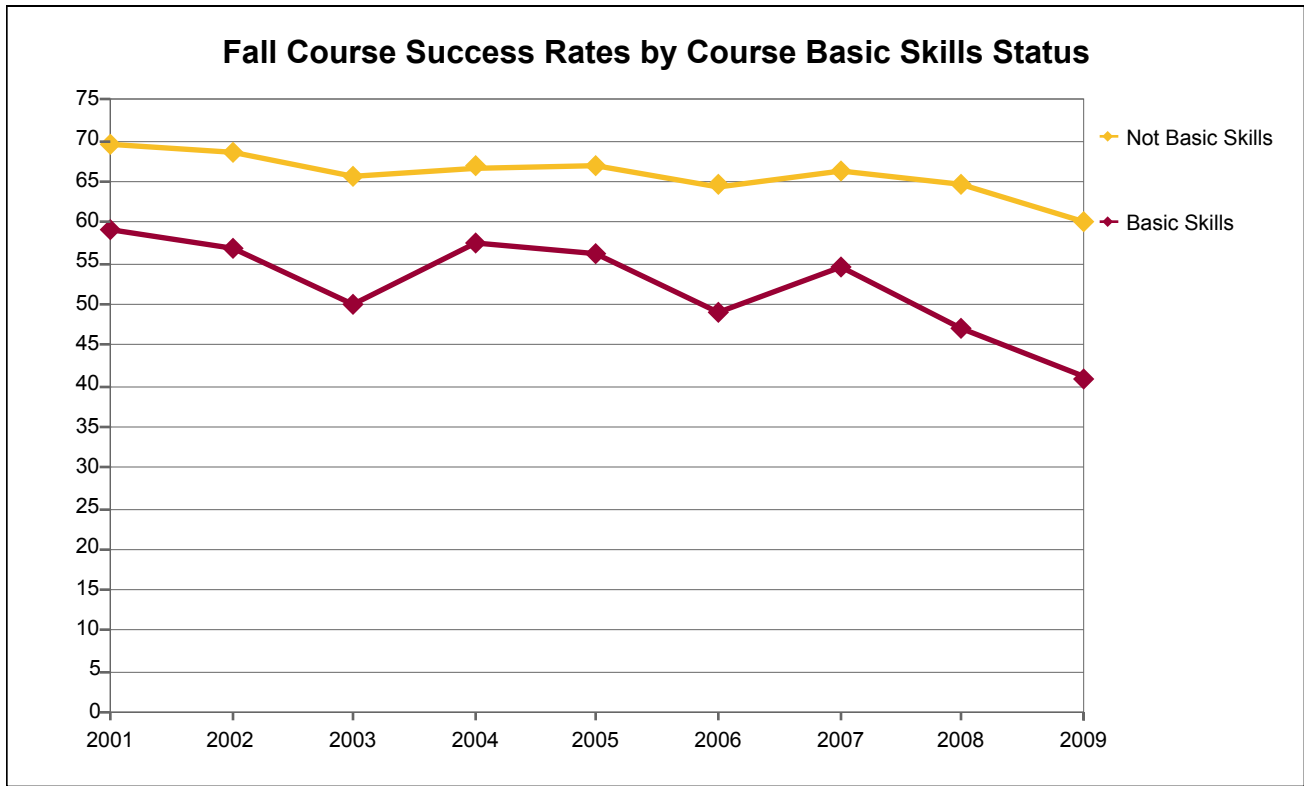

Merritt College

Number of Fall Total Grades Awarded by Course Basic Skills Status

Bsk Status	2001	2002	2003	2004	2005	2006	2007	2008	2009
Basic Skills	987	1,027	1,134	1,069	957	929	850	912	992
Not Basic Skills	12,387	13,769	14,442	13,438	13,208	13,937	13,385	13,478	13,785
Total	13,374	14,796	15,576	14,507	14,165	14,866	14,235	14,390	14,777

Number of Fall Successful Grades by Course Basic Skills Status

Bsk Status	2001	2002	2003	2004	2005	2006	2007	2008	2009
Basic Skills	584	583	568	616	539	454	465	428	407
Not Basic Skills	8,630	9,435	9,500	8,975	8,841	9,003	8,899	8,735	8,285
Total	9,214	10,018	10,068	9,591	9,380	9,457	9,364	9,163	8,692

Course Success Rates by Course Basic Skills Status

Bsk Status	2001	2002	2003	2004	2005	2006	2007	2008	2009
Basic Skills	59%	57%	50%	58%	56%	49%	55%	47%	41%
Not Basic Skills	70%	69%	66%	67%	67%	65%	66%	65%	60%
Total	69%	68%	65%	66%	66%	64%	66%	64%	59%