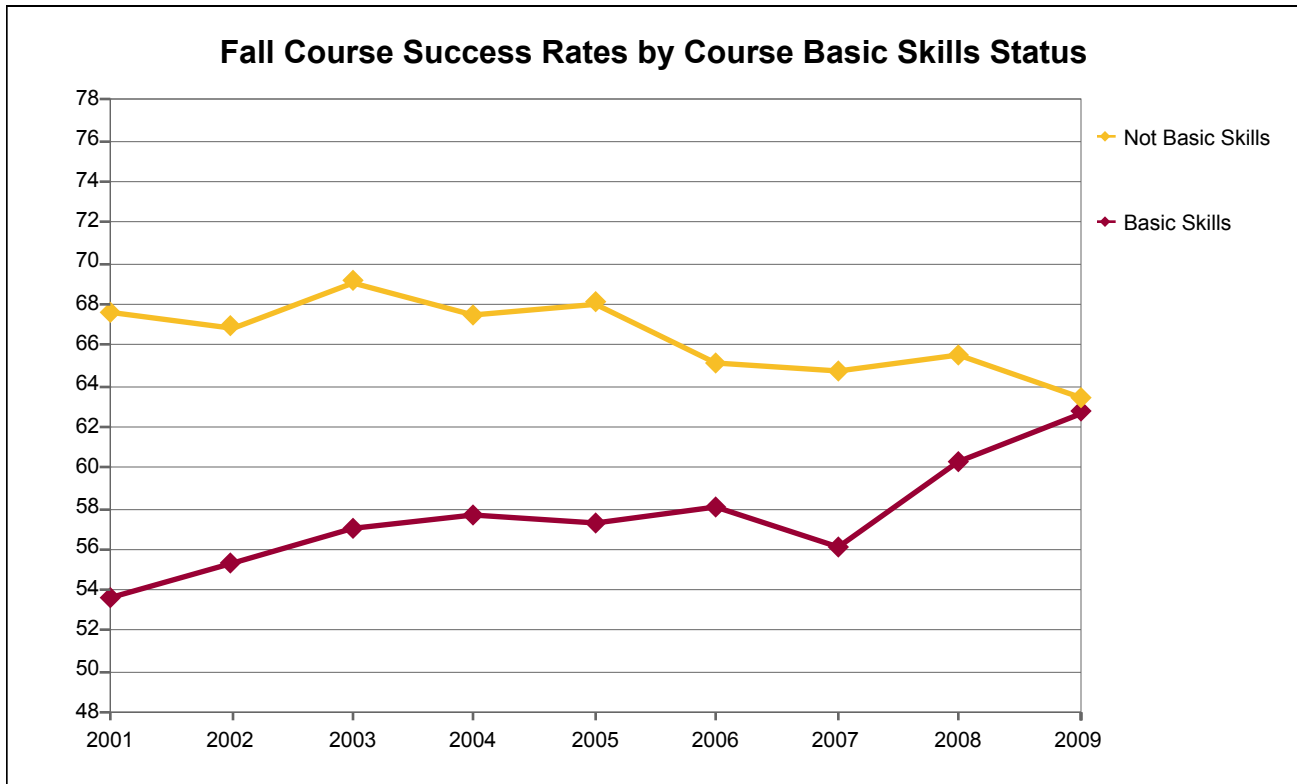

College of Alameda

Number of Fall Total Grades Awarded by Course Basic Skills Status

BS Course?	2001	2002	2003	2004	2005	2006	2007	2008	2009
Basic Skills	1,033	1,061	986	859	827	872	890	891	1,242
Not Basic Skills	10,584	11,432	10,976	10,330	10,747	11,587	12,012	12,151	14,536
Total	11,617	12,493	11,962	11,189	11,574	12,459	12,902	13,042	15,778

Number of Fall Successful Grades by Course Basic Skills Status

BS Course?	2001	2002	2003	2004	2005	2006	2007	2008	2009
Basic Skills	554	587	562	495	474	506	499	537	779
Not Basic Skills	7,155	7,649	7,587	6,967	7,315	7,554	7,774	7,961	9,226
Total	7,709	8,236	8,149	7,462	7,789	8,060	8,273	8,498	10,005