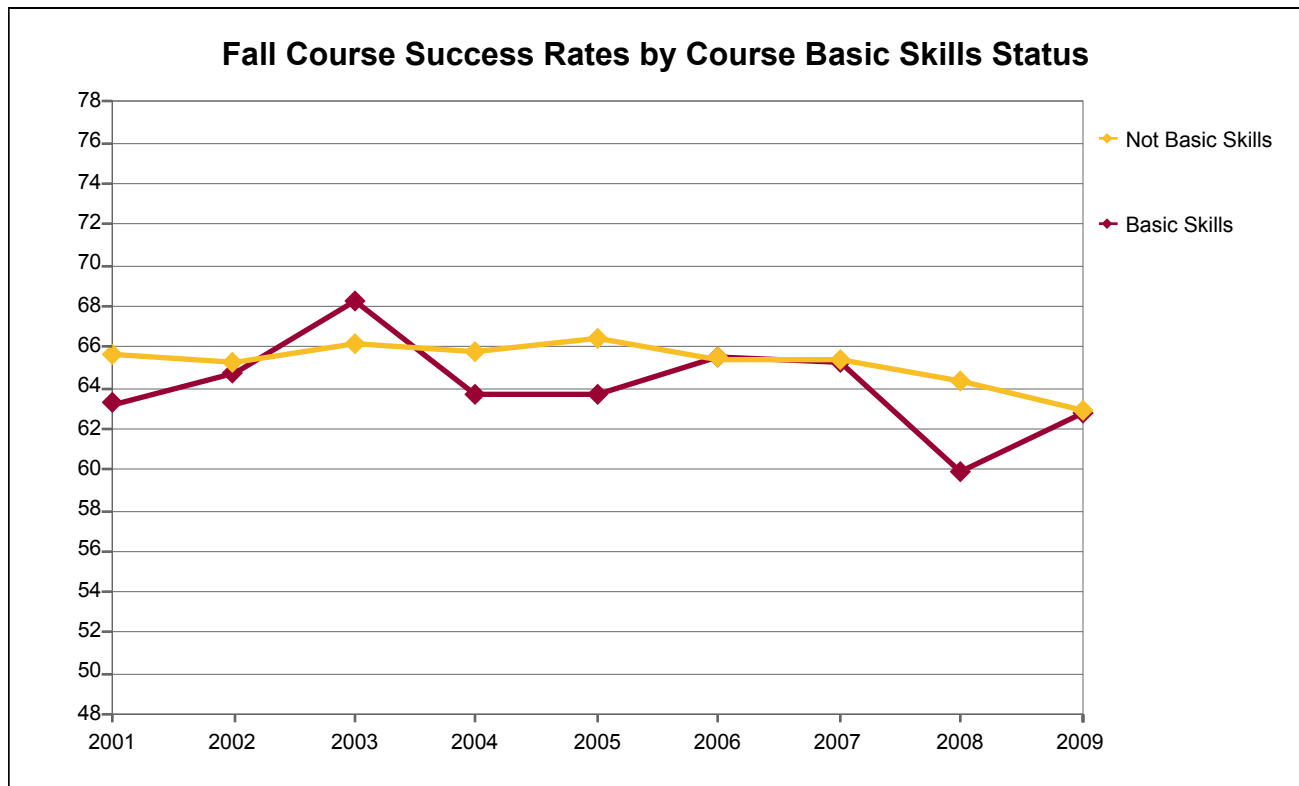

Laney College

Number of Fall Total Grades Awarded by Course Basic Skills Status

BS Course?	2001	2002	2003	2004	2005	2006	2007	2008	2009
Basic Skills	2,674	2,708	2,591	2,387	2,420	2,412	2,411	2,309	2,714
Not Basic Skills	24,020	26,076	25,108	23,702	22,208	24,032	24,997	25,655	31,406
Total	26,694	28,784	27,699	26,089	24,628	26,444	27,408	27,964	34,120

Number of Fall Successful Grades by Course Basic Skills Status

BS Course?	2001	2002	2003	2004	2005	2006	2007	2008	2009
Basic Skills	1,691	1,753	1,768	1,519	1,542	1,581	1,573	1,383	1,704
Not Basic Skills	15,758	17,026	16,611	15,588	14,754	15,733	16,331	16,500	19,742
Total	17,449	18,779	18,379	17,107	16,296	17,314	17,904	17,883	21,446

Course Success Rates by Course Basic Skills Status

BS Course?	2001	2002	2003	2004	2005	2006	2007	2008	2009
Basic Skills	63%	65%	68%	64%	64%	66%	65%	60%	63%
Not Basic Skills	66%	65%	66%	66%	66%	65%	65%	64%	63%
Total	65%	65%	66%	66%	66%	65%	65%	64%	63%