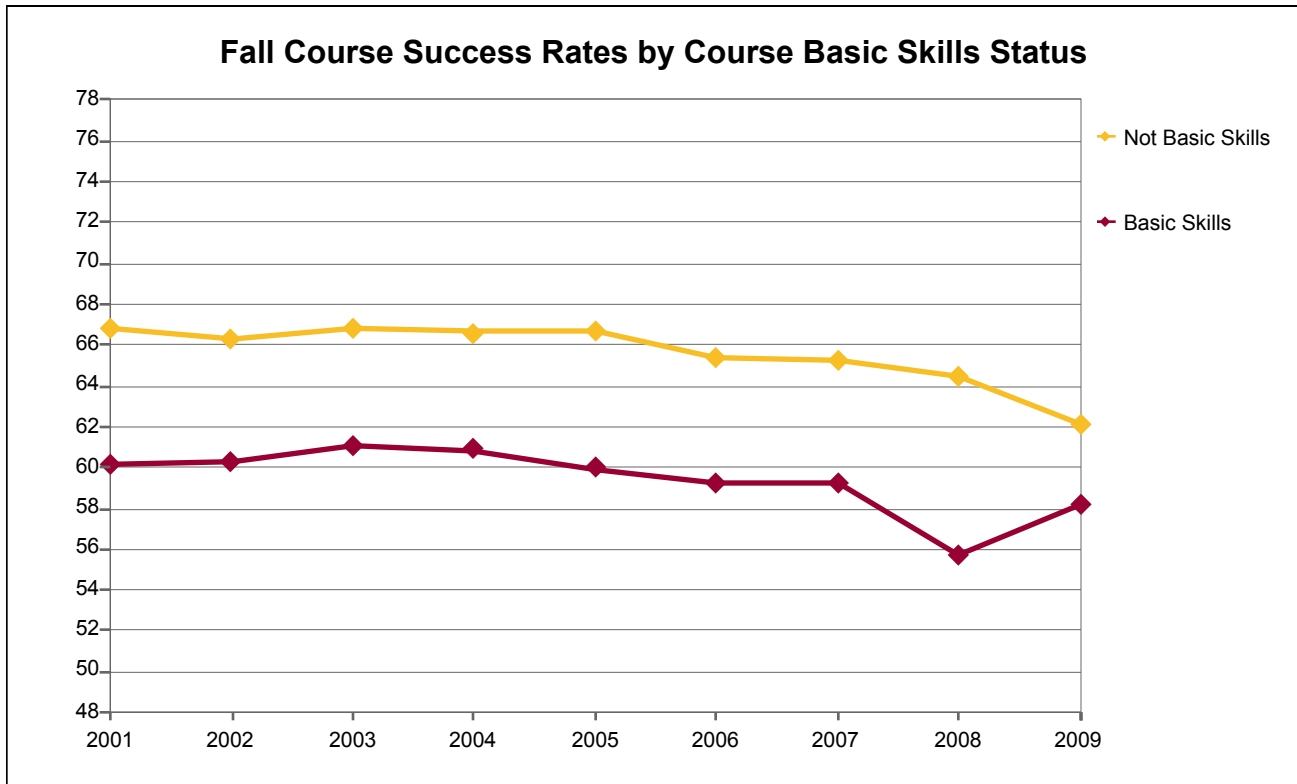

Peralta Community College District

Number of Fall Total Grades Awarded by Course Basic Skills Status

BS Course?	2001	2002	2003	2004	2005	2006	2007	2008	2009
Basic Skills	4,993	5,211	5,066	4,633	4,521	4,620	4,685	4,682	5,536
Not Basic Skills	55,668	60,726	58,563	55,725	54,203	58,854	61,622	64,090	74,575
Total	60,661	65,937	63,629	60,358	58,724	63,474	66,307	68,772	80,111

Number of Fall Successful Grades by Course Basic Skills Status

BS Course?	2001	2002	2003	2004	2005	2006	2007	2008	2009
Basic Skills	3,005	3,144	3,092	2,820	2,712	2,736	2,774	2,610	3,222
Not Basic Skills	37,200	40,290	39,103	37,129	36,169	38,455	40,237	41,336	46,300
Total	40,205	43,434	42,195	39,949	38,881	41,191	43,011	43,946	49,522

Course Success Rates by Course Basic Skills Status

BS Course?	2001	2002	2003	2004	2005	2006	2007	2008	2009
Basic Skills	60%	60%	61%	61%	60%	59%	59%	56%	58%
Not Basic Skills	67%	66%	67%	67%	67%	65%	65%	64%	62%
Total	66%	66%	66%	66%	66%	65%	65%	64%	62%