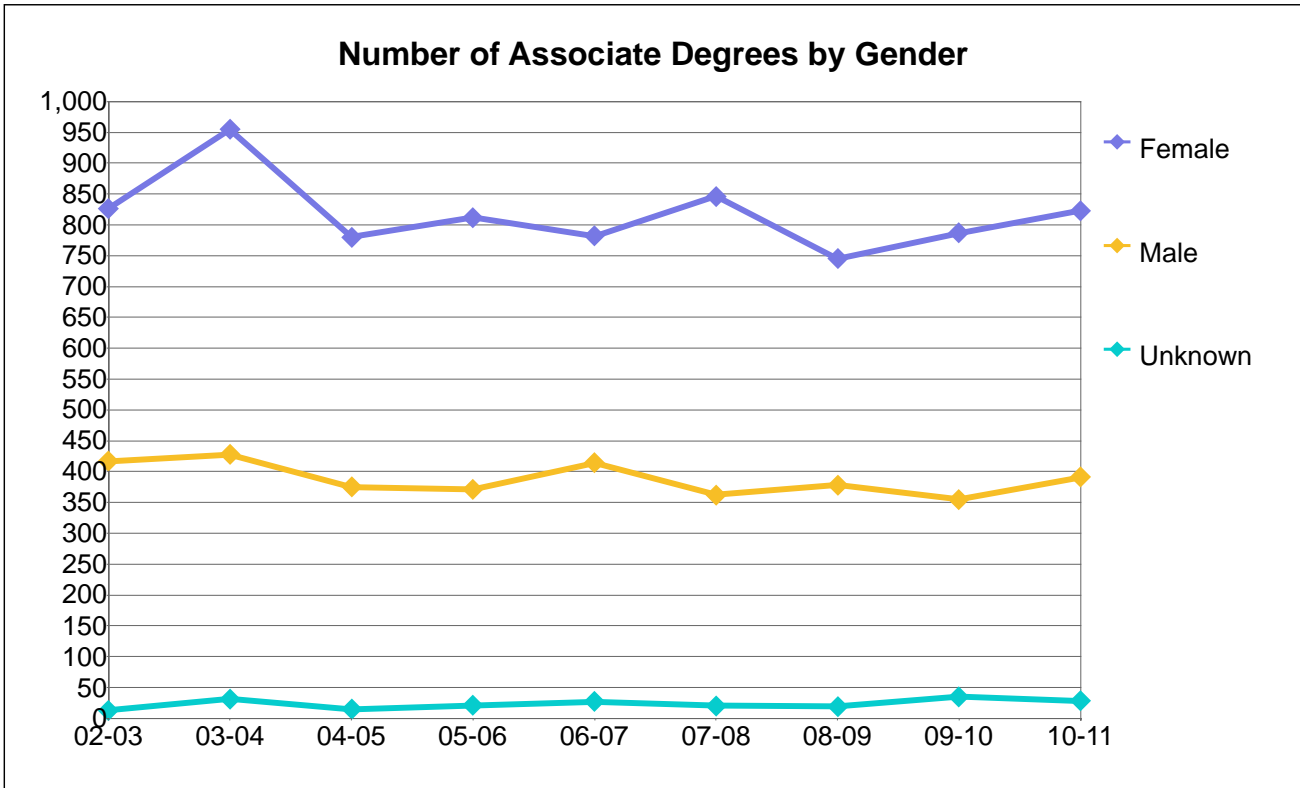

Peralta Community College District

Number of Associate Degrees by Gender

Gender	02-03	03-04	04-05	05-06	06-07	07-08	08-09	09-10	10-11
Female	827	955	780	812	782	846	745	787	823
Male	417	428	375	371	414	362	378	355	391
Unknown	13	31	15	21	27	20	19	35	28
Total	1,257	1,414	1,170	1,204	1,223	1,228	1,142	1,177	1,242

Percentage Distribution of Associate Degrees by Gender

Gender	02-03	03-04	04-05	05-06	06-07	07-08	08-09	09-10	10-11
Female	66%	68%	67%	67%	64%	69%	65%	67%	66%
Male	33%	30%	32%	31%	34%	29%	33%	30%	31%
Unknown	1%	2%	1%	2%	2%	2%	2%	3%	2%
Total	100%	100%	100%	100%	100%	100%	100%	100%	100%