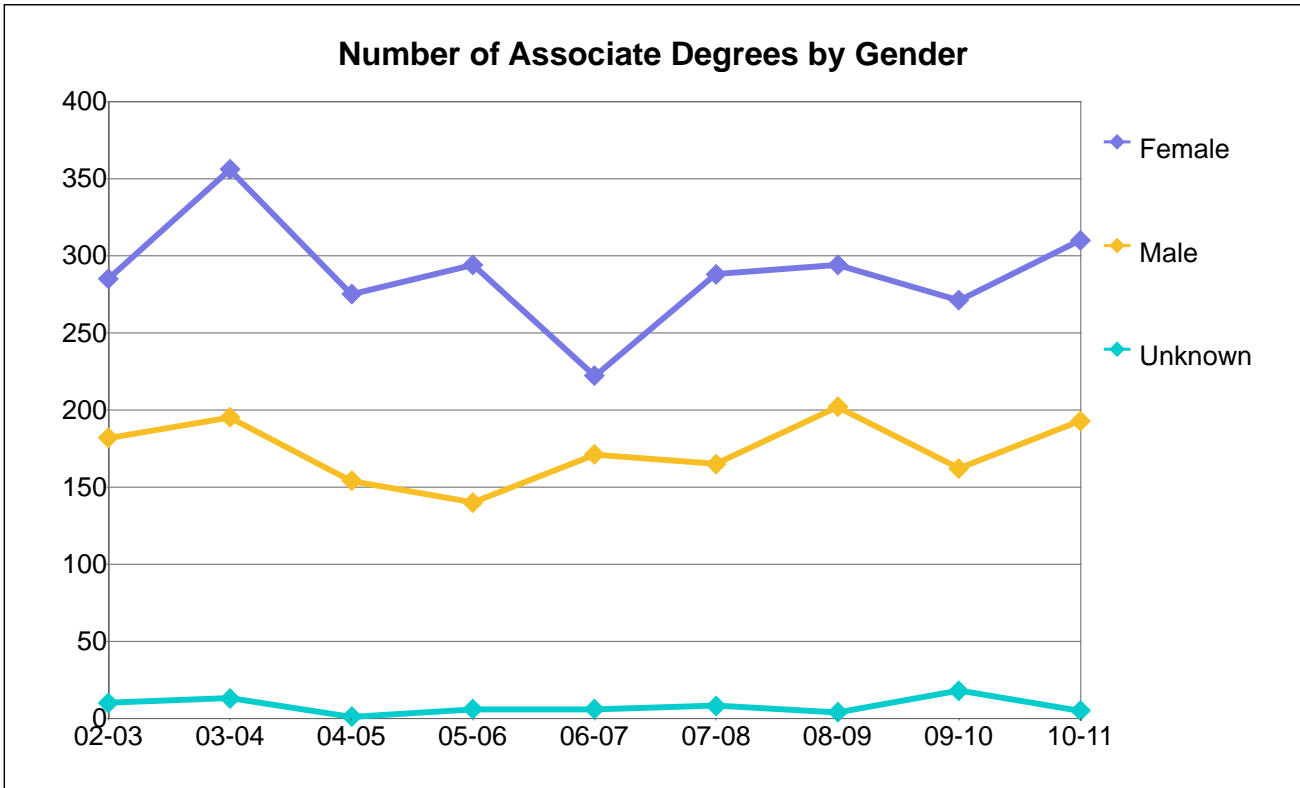

Laney College

Number of Associate Degrees by Gender

Gender	02-03	03-04	04-05	05-06	06-07	07-08	08-09	09-10	10-11
Female	285	356	275	294	222	288	294	271	310
Male	182	195	154	140	171	165	202	162	193
Unknown	10	13	1	6	6	8	4	18	5
Total	477	564	430	440	399	461	500	451	508

Percentage Distribution of Associate Degrees by Gender

Gender	02-03	03-04	04-05	05-06	06-07	07-08	08-09	09-10	10-11
Female	60%	63%	64%	67%	56%	62%	59%	60%	61%
Male	38%	35%	36%	32%	43%	36%	40%	36%	38%
Unknown	2%	2%	0%	1%	2%	2%	1%	4%	1%
Total	100%	100%	100%	100%	100%	100%	100%	100%	100%