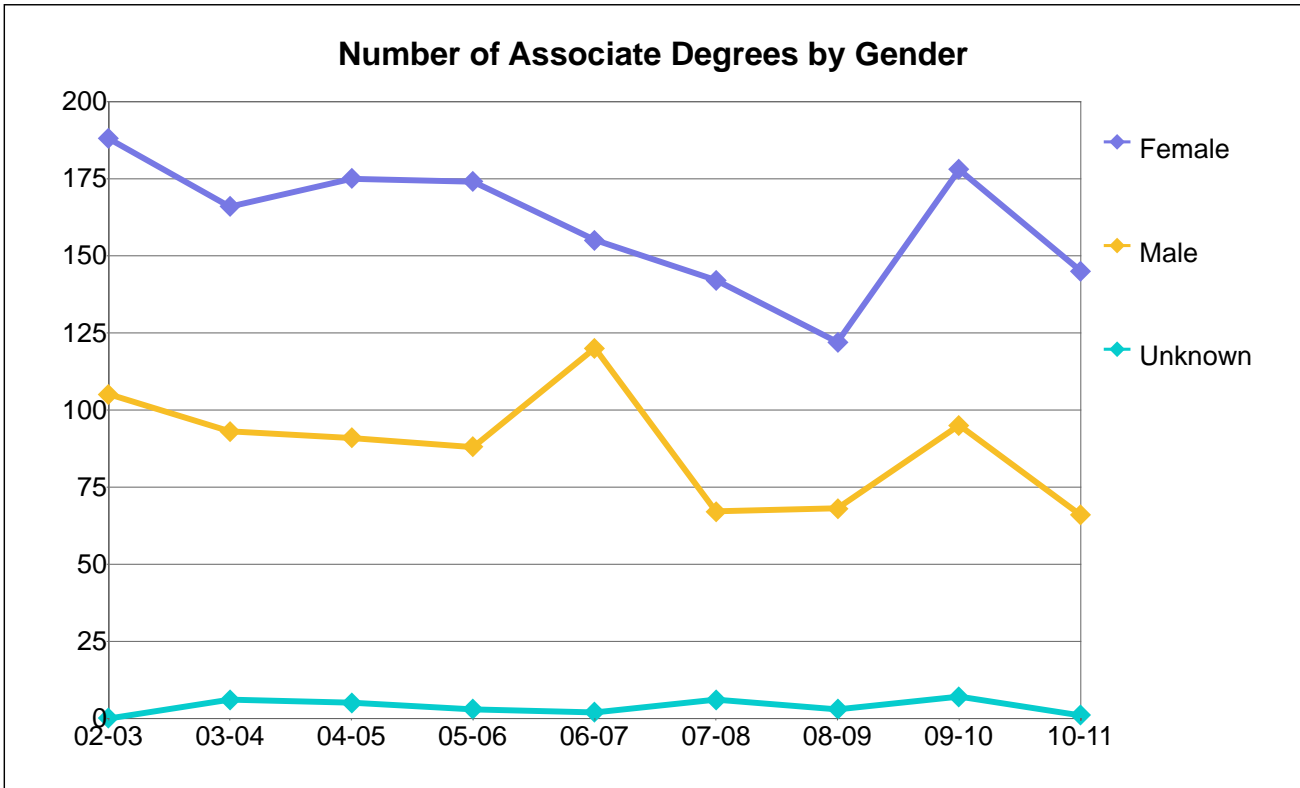

**College of Alameda**

**Number of Associate Degrees by Gender**

Gender	02-03	03-04	04-05	05-06	06-07	07-08	08-09	09-10	10-11
Female	188	166	175	174	155	142	122	178	145
Male	105	93	91	88	120	67	68	95	66
Unknown		6	5	3	2	6	3	7	1
Total	293	265	271	265	277	215	193	280	212

**Percentage Distribution of Associate Degrees by Gender**

Gender	02-03	03-04	04-05	05-06	06-07	07-08	08-09	09-10	10-11
Female	64%	63%	65%	66%	56%	66%	63%	64%	68%
Male	36%	35%	34%	33%	43%	31%	35%	34%	31%
Unknown		2%	2%	1%	1%	3%	2%	3%	0%
Total	100%	100%	100%	100%	100%	100%	100%	100%	100%