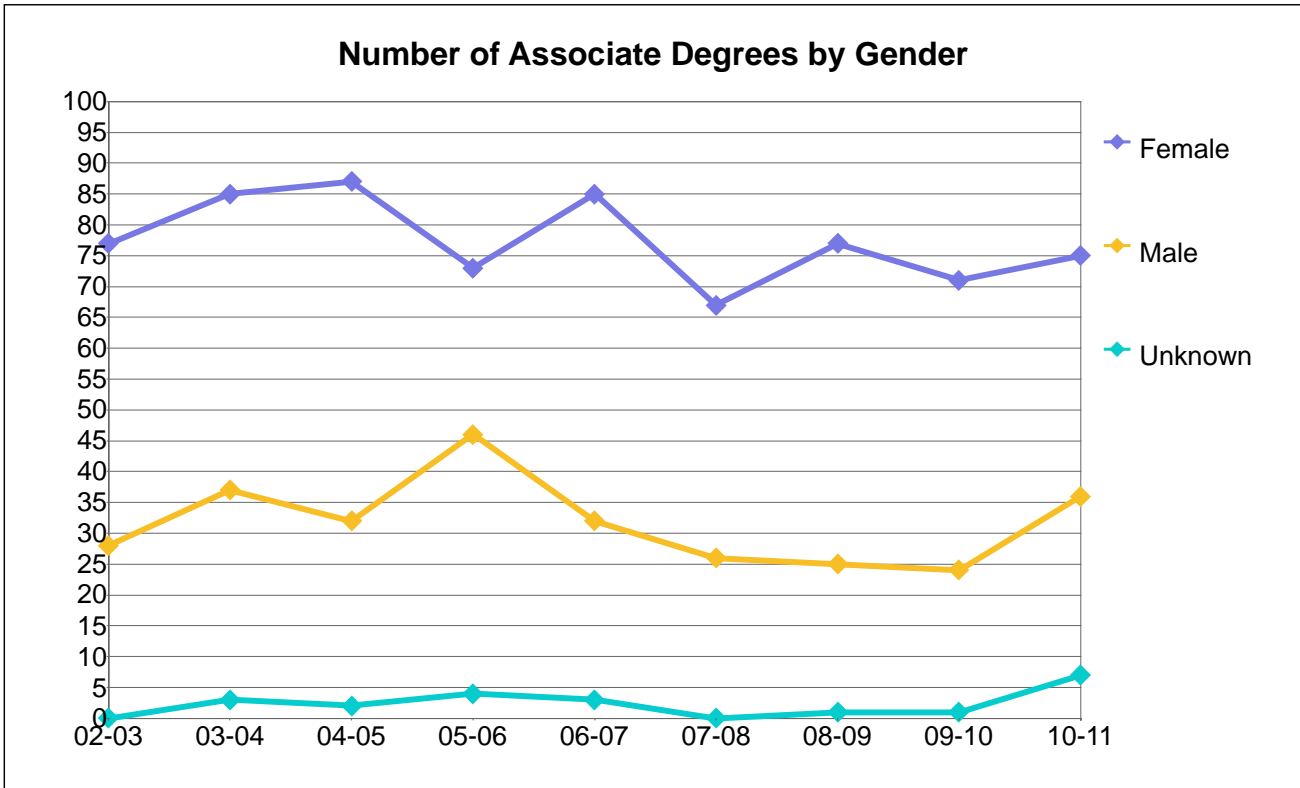

Berkeley City College

Number of Associate Degrees by Gender

Gender	02-03	03-04	04-05	05-06	06-07	07-08	08-09	09-10	10-11
Female	77	85	87	73	85	67	77	71	75
Male	28	37	32	46	32	26	25	24	36
Unknown		3	2	4	3		1	1	7
Total	105	125	121	123	120	93	103	96	118

Percentage Distribution of Associate Degrees by Gender

Gender	02-03	03-04	04-05	05-06	06-07	07-08	08-09	09-10	10-11
Female	73%	68%	72%	59%	71%	72%	75%	74%	64%
Male	27%	30%	26%	37%	27%	28%	24%	25%	31%
Unknown		2%	2%	3%	3%		1%	1%	6%
Total	100%	100%	100%	100%	100%	100%	100%	100%	100%