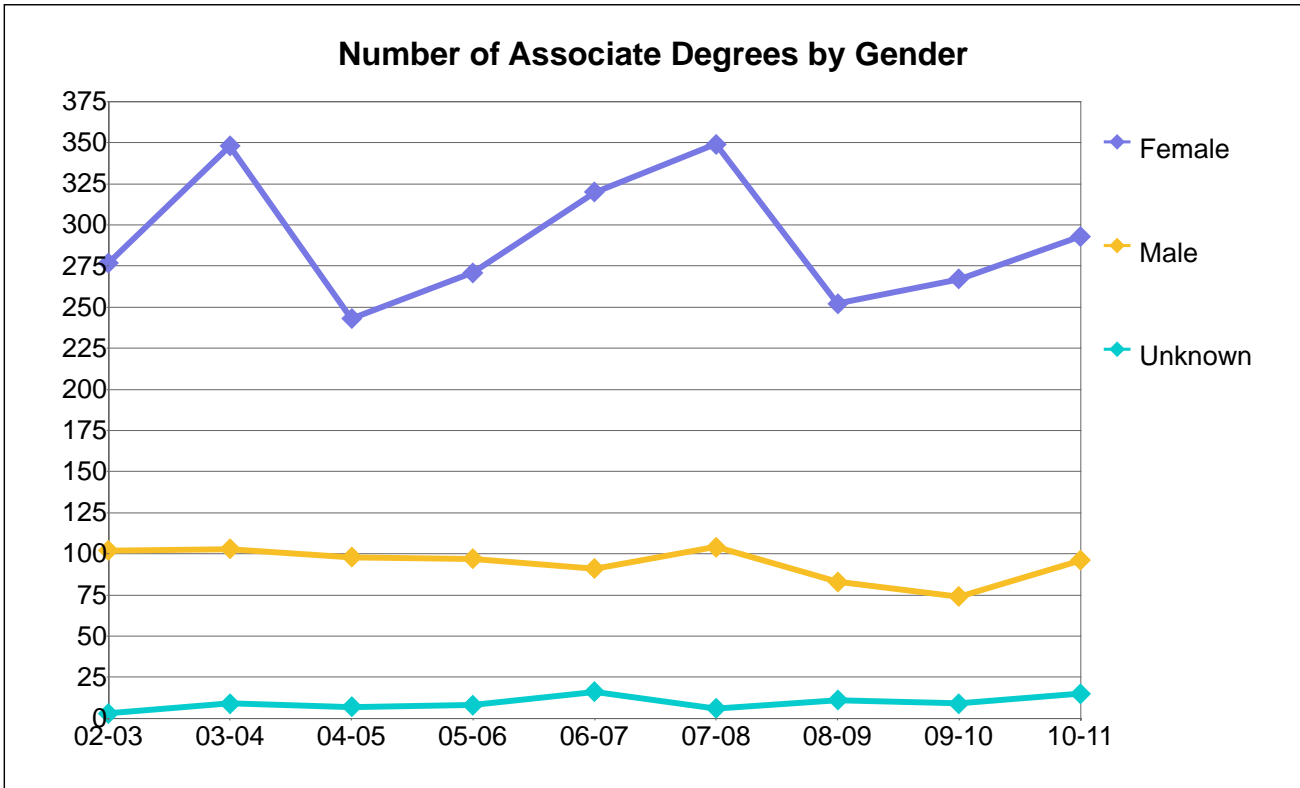

Merritt College

Number of Associate Degrees by Gender

Gender	02-03	03-04	04-05	05-06	06-07	07-08	08-09	09-10	10-11
Female	277	348	243	271	320	349	252	267	293
Male	102	103	98	97	91	104	83	74	96
Unknown	3	9	7	8	16	6	11	9	15
Total	382	460	348	376	427	459	346	350	404

Percentage Distribution of Associate Degrees by Gender

Gender	02-03	03-04	04-05	05-06	06-07	07-08	08-09	09-10	10-11
Female	73%	76%	70%	72%	75%	76%	73%	76%	73%
Male	27%	22%	28%	26%	21%	23%	24%	21%	24%
Unknown	1%	2%	2%	2%	4%	1%	3%	3%	4%
Total	100%	100%	100%	100%	100%	100%	100%	100%	100%