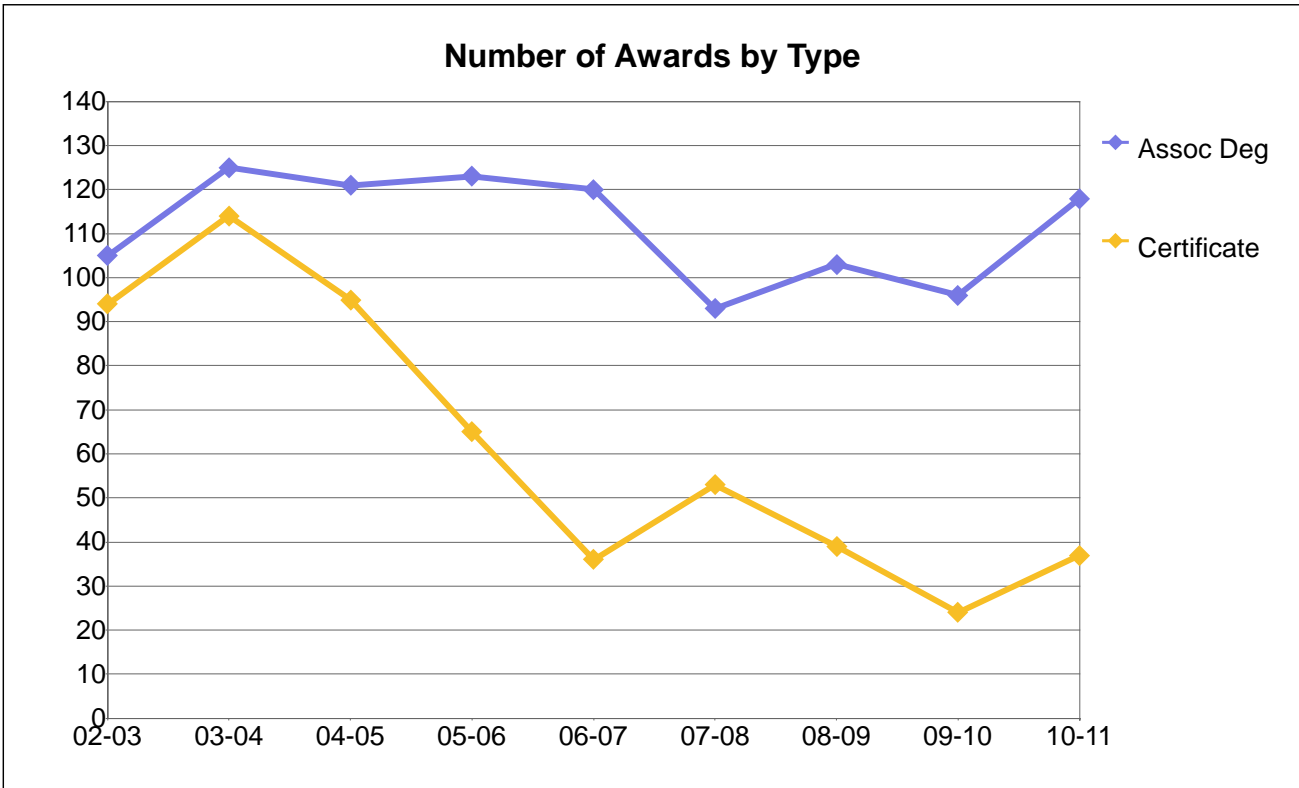

College of Alameda

Number of Awards by Type

Deg or Cert	02-03	03-04	04-05	05-06	06-07	07-08	08-09	09-10	10-11
Assoc Deg	293	265	271	265	277	215	193	280	212
Certificate	177	129	96	160	101	70	58	82	108
Total	470	394	367	425	378	285	251	362	320

Percentage Distribution of Awards by Type

Deg or Cert	02-03	03-04	04-05	05-06	06-07	07-08	08-09	09-10	10-11
Assoc Deg	62%	67%	74%	62%	73%	75%	77%	77%	66%
Certificate	38%	33%	26%	38%	27%	25%	23%	23%	34%
Total	100%	100%	100%	100%	100%	100%	100%	100%	100%

Berkeley City College

Number of Awards by Type

Deg or Cert	02-03	03-04	04-05	05-06	06-07	07-08	08-09	09-10	10-11
Assoc Deg	105	125	121	123	120	93	103	96	118
Certificate	94	114	95	65	36	53	39	24	37
Total	199	239	216	188	156	146	142	120	155