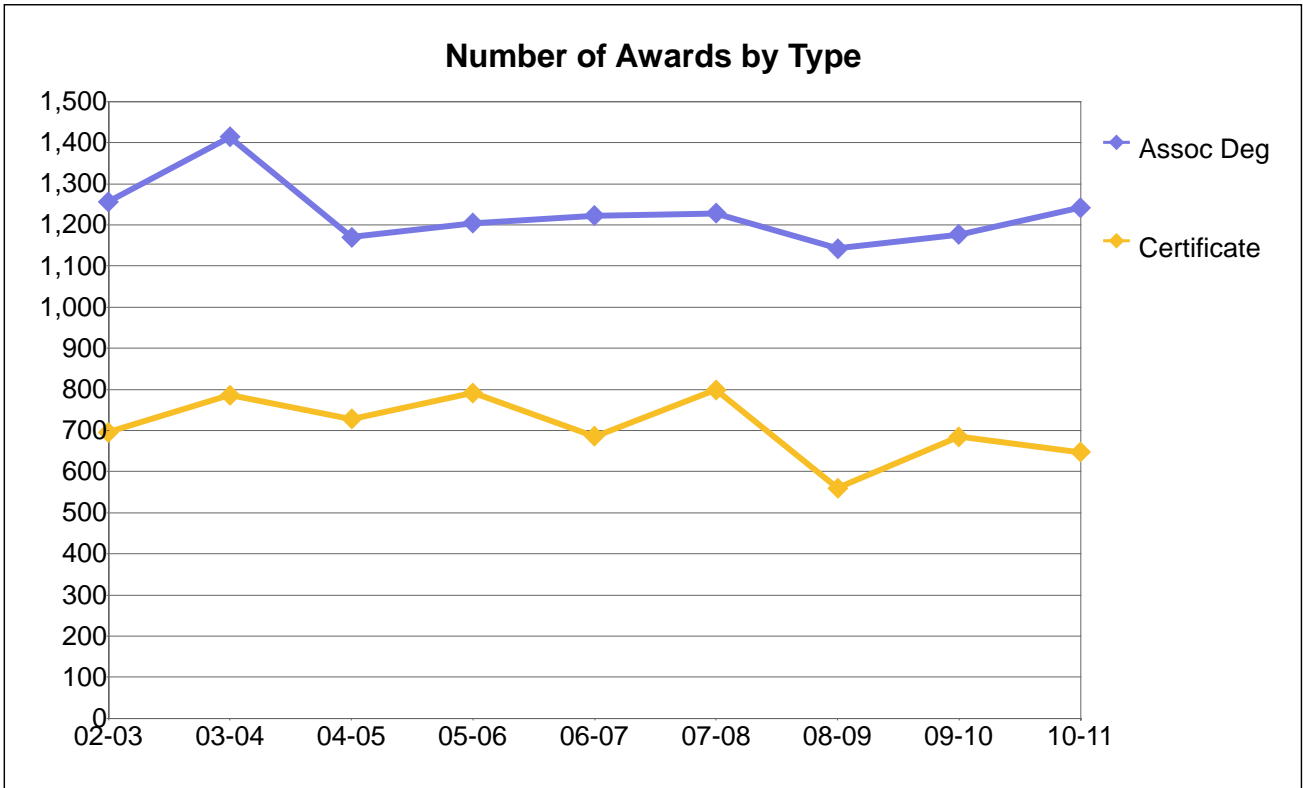

Peralta Community College District

Number of Awards by Type

Deg or Cert	02-03	03-04	04-05	05-06	06-07	07-08	08-09	09-10	10-11
Assoc Deg	1,257	1,414	1,170	1,204	1,223	1,228	1,142	1,177	1,242
Certificate	696	786	728	791	686	799	560	685	647
Total	1,953	2,200	1,898	1,995	1,909	2,027	1,702	1,862	1,889

Percentage Distribution of Awards by Type

Deg or Cert	02-03	03-04	04-05	05-06	06-07	07-08	08-09	09-10	10-11
Assoc Deg	64%	64%	62%	60%	64%	61%	67%	63%	66%
Certificate	36%	36%	38%	40%	36%	39%	33%	37%	34%
Total	100%	100%	100%	100%	100%	100%	100%	100%	100%