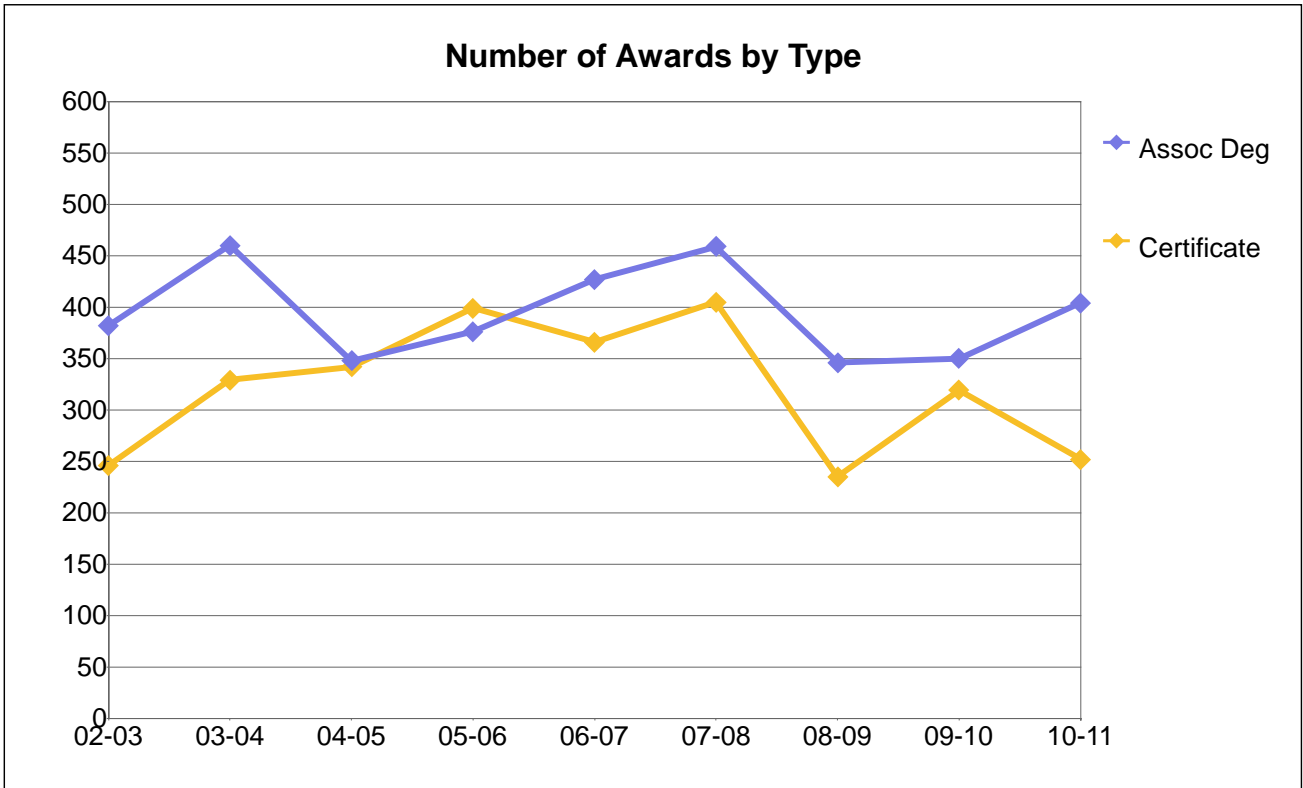

Merritt College

Number of Awards by Type

Deg or Cert	02-03	03-04	04-05	05-06	06-07	07-08	08-09	09-10	10-11
Assoc Deg	382	460	348	376	427	459	346	350	404
Certificate	246	329	342	399	366	405	235	319	252
Total	628	789	690	775	793	864	581	669	656

Percentage Distribution of Awards by Type

Deg or Cert	02-03	03-04	04-05	05-06	06-07	07-08	08-09	09-10	10-11
Assoc Deg	61%	58%	50%	49%	54%	53%	60%	52%	62%
Certificate	39%	42%	50%	51%	46%	47%	40%	48%	38%
Total	100%	100%	100%	100%	100%	100%	100%	100%	100%