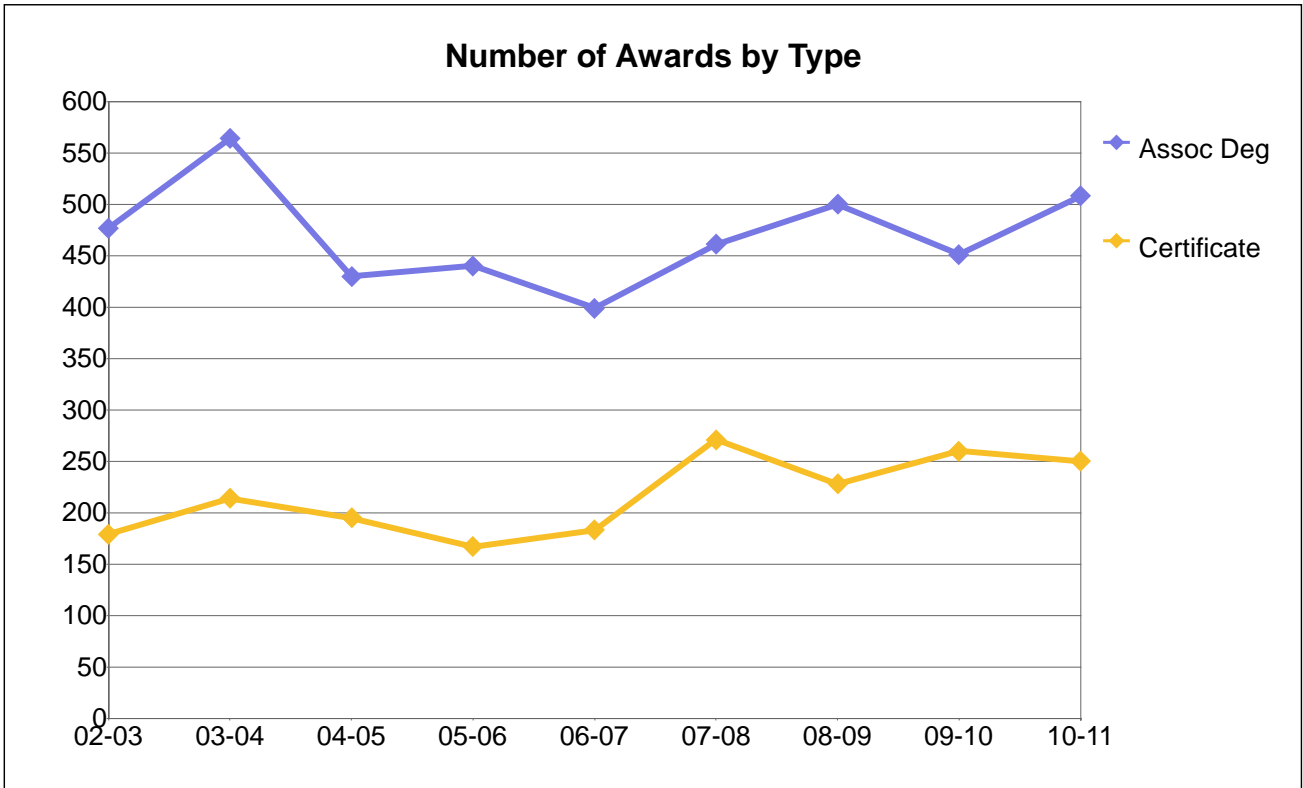

Laney College

Number of Awards by Type

Deg or Cert	02-03	03-04	04-05	05-06	06-07	07-08	08-09	09-10	10-11
Assoc Deg	477	564	430	440	399	461	500	451	508
Certificate	179	214	195	167	183	271	228	260	250
Total	656	778	625	607	582	732	728	711	758

Percentage Distribution of Awards by Type

Deg or Cert	02-03	03-04	04-05	05-06	06-07	07-08	08-09	09-10	10-11
Assoc Deg	73%	72%	69%	72%	69%	63%	69%	63%	67%
Certificate	27%	28%	31%	28%	31%	37%	31%	37%	33%
Total	100%	100%	100%	100%	100%	100%	100%	100%	100%