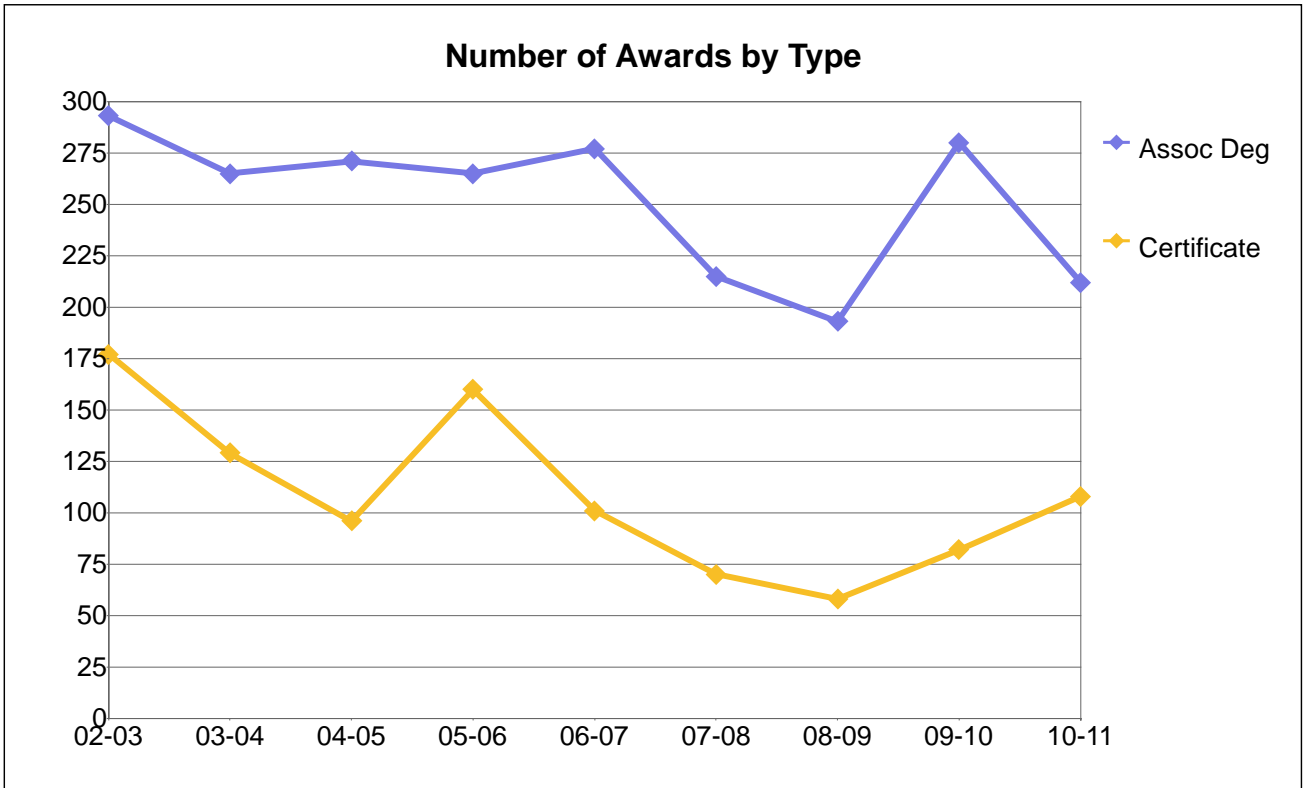

College of Alameda

Number of Awards by Type

Deg or Cert	02-03	03-04	04-05	05-06	06-07	07-08	08-09	09-10	10-11
Assoc Deg	293	265	271	265	277	215	193	280	212
Certificate	177	129	96	160	101	70	58	82	108
Total	470	394	367	425	378	285	251	362	320

Percentage Distribution of Awards by Type

Deg or Cert	02-03	03-04	04-05	05-06	06-07	07-08	08-09	09-10	10-11
Assoc Deg	62%	67%	74%	62%	73%	75%	77%	77%	66%
Certificate	38%	33%	26%	38%	27%	25%	23%	23%	34%
Total	100%	100%	100%	100%	100%	100%	100%	100%	100%

Berkeley City College

Number of Awards by Type

Deg or Cert	02-03	03-04	04-05	05-06	06-07	07-08	08-09	09-10	10-11
Assoc Deg	105	125	121	123	120	93	103	96	118
Certificate	94	114	95	65	36	53	39	24	37
Total	199	239	216	188	156	146	142	120	155