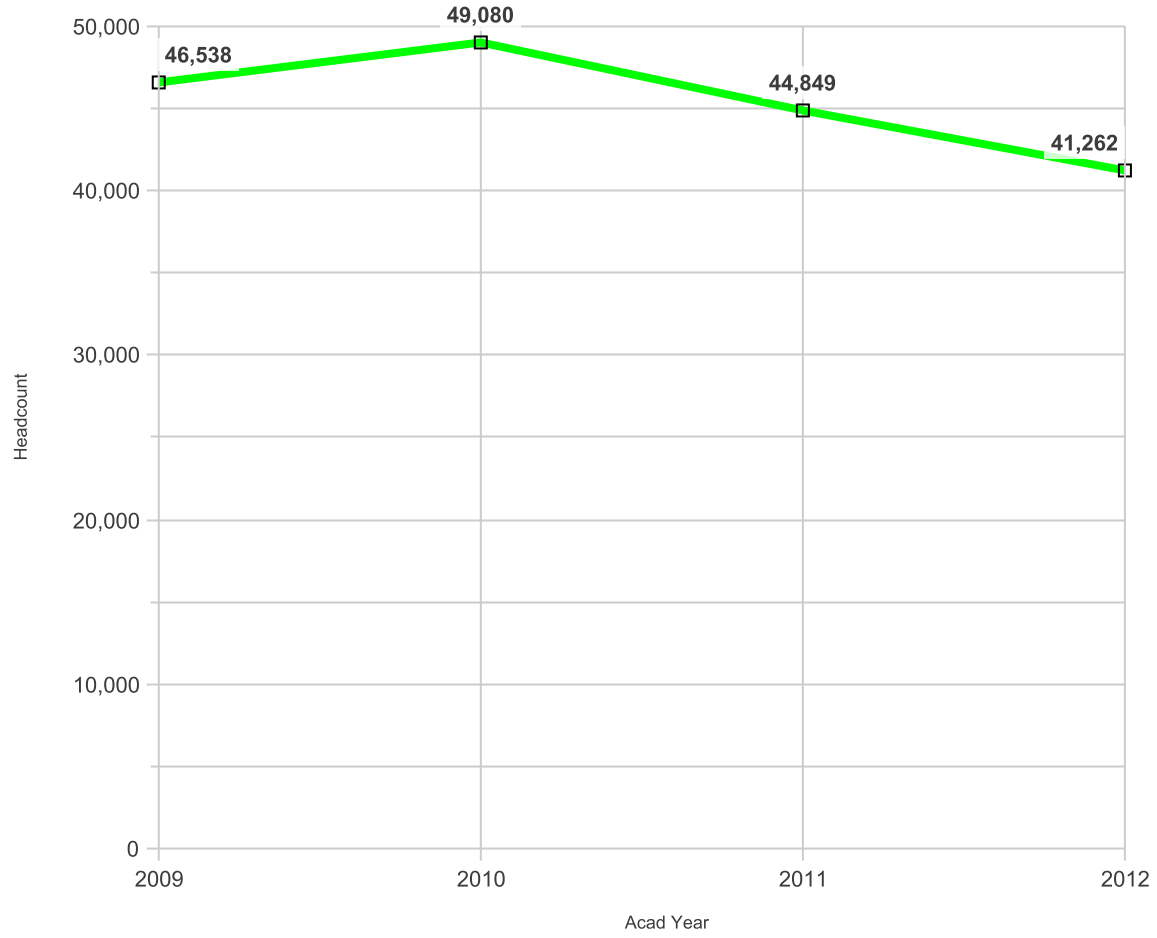

Peralta Community College District

Annual Census Headcount

Acad Year	Headcount
2009	46,538
2010	49,080
2011	44,849
2012	41,262