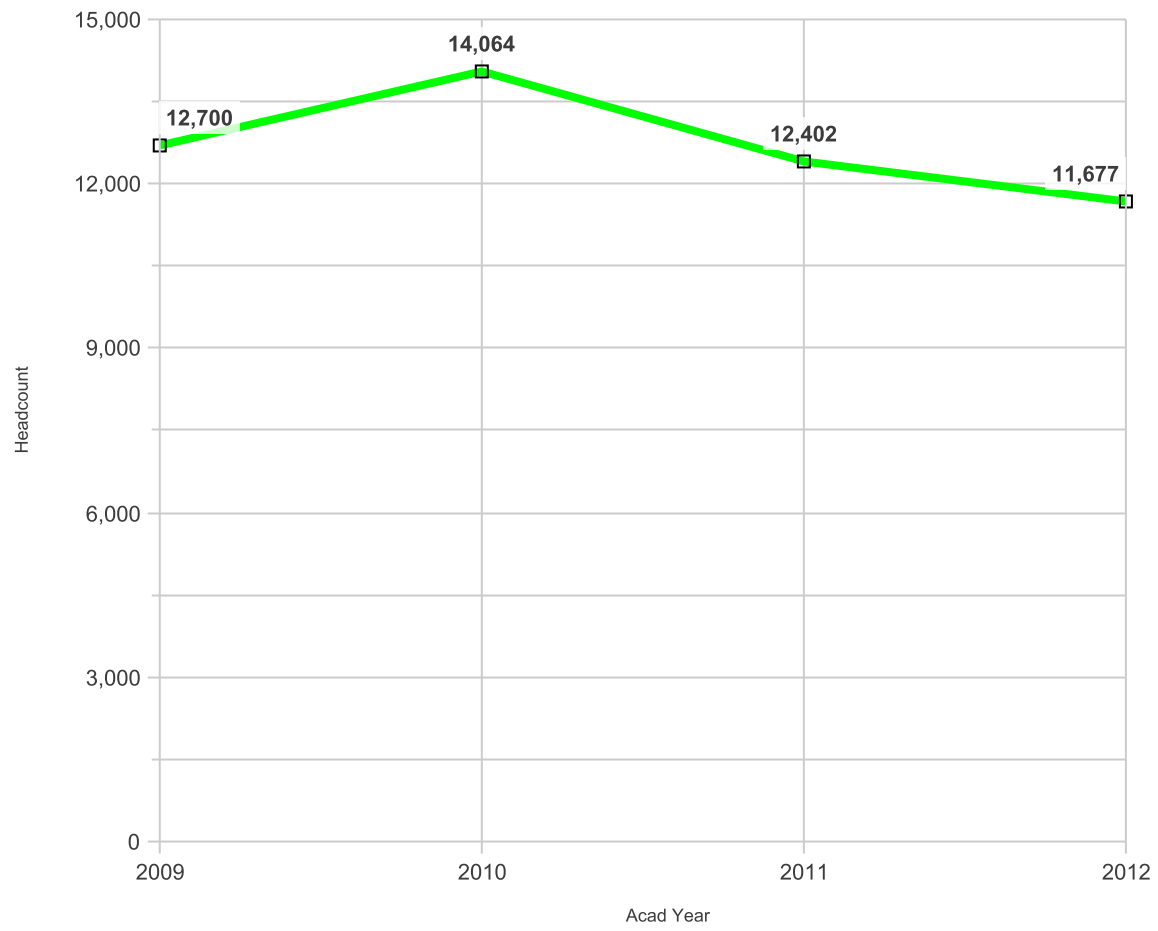

Merritt College Annual Census Headcount

Acad Year	Headcount
2009	12,700
2010	14,064
2011	12,402
2012	11,677