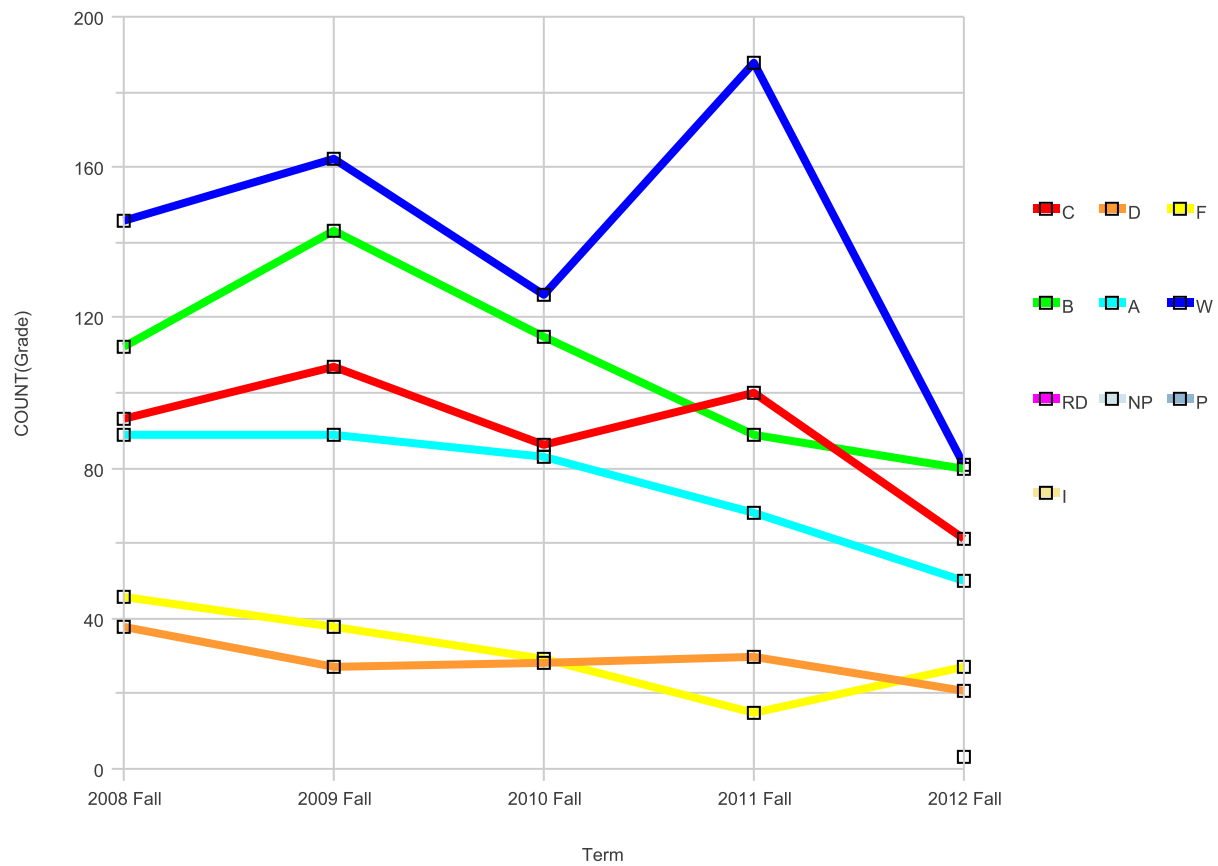

Campus Laney College

Fall Basic Skills English Grade Percentage Distribution

Campus Laney College

Term	Grade Distribution										Total	Grade Distribution %										Total
	A	B	C	D	F	I	NP	P	RD	W		A	B	C	D	F	I	NP	P	RD	W	
2008 Fall	89	112	93	38	46					146	524	17.0%	21.4%	17.7%	7.3%	8.8%					27.9%	100.0%
2009 Fall	89	143	107	27	38					162	566	15.7%	25.3%	18.9%	4.8%	6.7%					28.6%	100.0%
2010 Fall	83	115	86	28	29					126	467	17.8%	24.6%	18.4%	6.0%	6.2%					27.0%	100.0%
2011 Fall	68	89	100	30	15					188	490	13.9%	18.2%	20.4%	6.1%	3.1%					38.4%	100.0%
2012 Fall	50	80	61	21	27	3				81	323	15.5%	24.8%	18.9%	6.5%	8.4%	0.9%				25.1%	100.0%