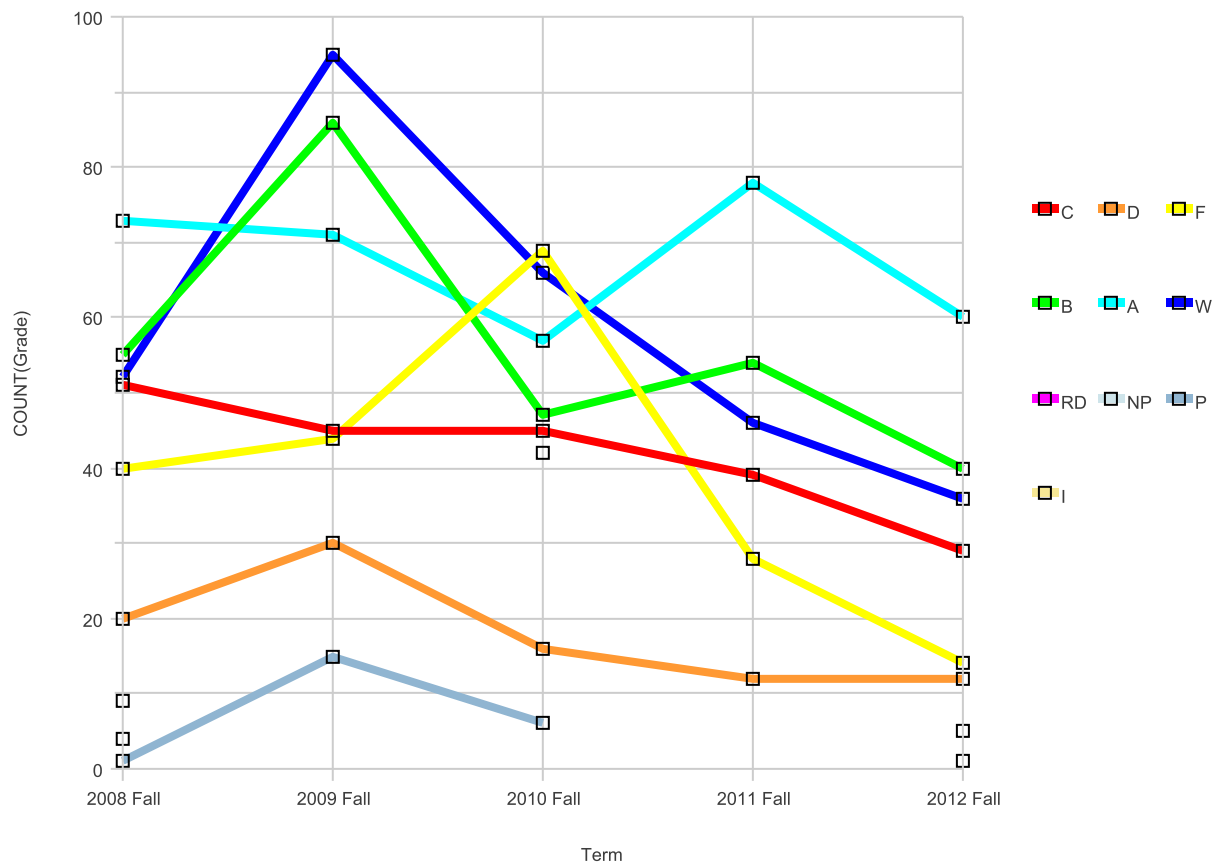

### Fall Basic Skills English Grade Percentage Distribution

Campus College of Alameda

Term	Grade Distribution										Total	Grade Distribution %										Total
	A	B	C	D	F	I	NP	P	RD	W		A	B	C	D	F	I	NP	P	RD	W	
2008 Fall	73	55	51	20	40	9	1	4	52	305	23.9%	18.0%	16.7%	6.6%	13.1%	3.0%	0.3%	1.3%	17.0%	100.0%		
2009 Fall	71	86	45	30	44	15	95	386	18.4%	22.3%	11.7%	7.8%	11.4%	3.9%	24.6%	100.0%						
2010 Fall	57	47	45	16	69	42	6	66	348	16.4%	13.5%	12.9%	4.6%	19.8%	12.1%	1.7%	19.0%	100.0%				
2011 Fall	78	54	39	12	28	46	257	30.4%	21.0%	15.2%	4.7%	10.9%	17.9%	100.0%								
2012 Fall	60	40	29	12	14	5	1	36	197	30.5%	20.3%	14.7%	6.1%	7.1%	2.5%	0.5%	18.3%	100.0%				