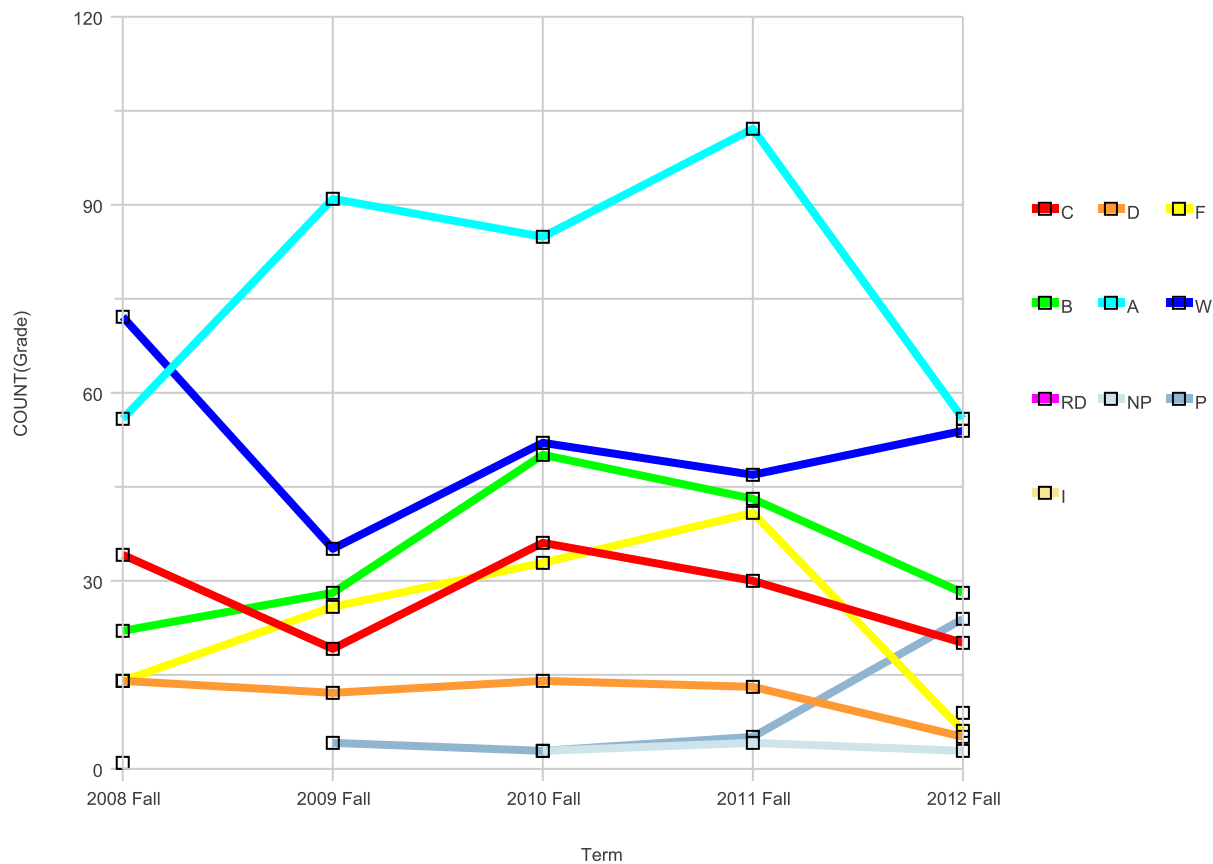

Campus Berkeley City College

Fall Basic Skills English Grade Percentage Distribution

Campus Berkeley City College

Term	Grade Distribution										Total	Grade Distribution %										Total
	A	B	C	D	F	I	NP	P	RD	W		A	B	C	D	F	I	NP	P	RD	W	
2008 Fall	56	22	34	14	14	1				72	213	26.3%	10.3%	16.0%	6.6%	6.6%		0.5%			33.8%	100.0%
2009 Fall	91	28	19	12	26		4			35	215	42.3%	13.0%	8.8%	5.6%	12.1%			1.9%		16.3%	100.0%
2010 Fall	85	50	36	14	33	3	3			52	276	30.8%	18.1%	13.0%	5.1%	12.0%		1.1%	1.1%		18.8%	100.0%
2011 Fall	102	43	30	13	41	4	5			47	285	35.8%	15.1%	10.5%	4.6%	14.4%		1.4%	1.8%		16.5%	100.0%
2012 Fall	56	28	20	5	6	9	3	24		54	205	27.3%	13.7%	9.8%	2.4%	2.9%	4.4%	1.5%	11.7%		26.3%	100.0%