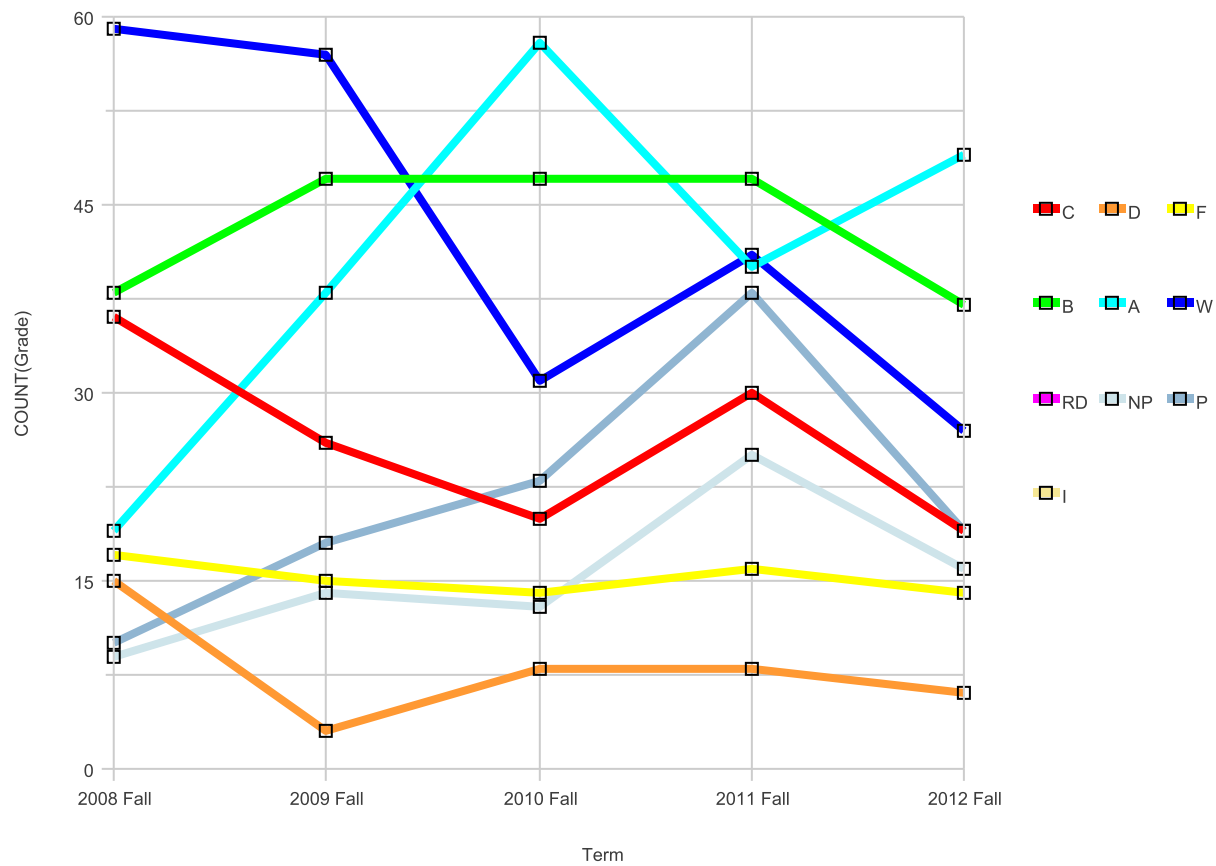

Campus Merritt College

Fall Basic Skills English Grade Percentage Distribution

Campus Merritt College

Term	Grade Distribution										Total	Grade Distribution %										Total
	A	B	C	D	F	I	NP	P	RD	W		A	B	C	D	F	I	NP	P	RD	W	
2008 Fall	19	38	36	15	17	9	10			59	203	9.4%	18.7%	17.7%	7.4%	8.4%	4.4%	4.9%			29.1%	100.0%
2009 Fall	38	47	26	3	15	14	18			57	218	17.4%	21.6%	11.9%	1.4%	6.9%	6.4%	8.3%			26.1%	100.0%
2010 Fall	58	47	20	8	14	13	23			31	214	27.1%	22.0%	9.3%	3.7%	6.5%	6.1%	10.7%			14.5%	100.0%
2011 Fall	40	47	30	8	16	25	38			41	245	16.3%	19.2%	12.2%	3.3%	6.5%	10.2%	15.5%			16.7%	100.0%
2012 Fall	49	37	19	6	14	16	19			27	187	26.2%	19.8%	10.2%	3.2%	7.5%	8.6%	10.2%			14.4%	100.0%