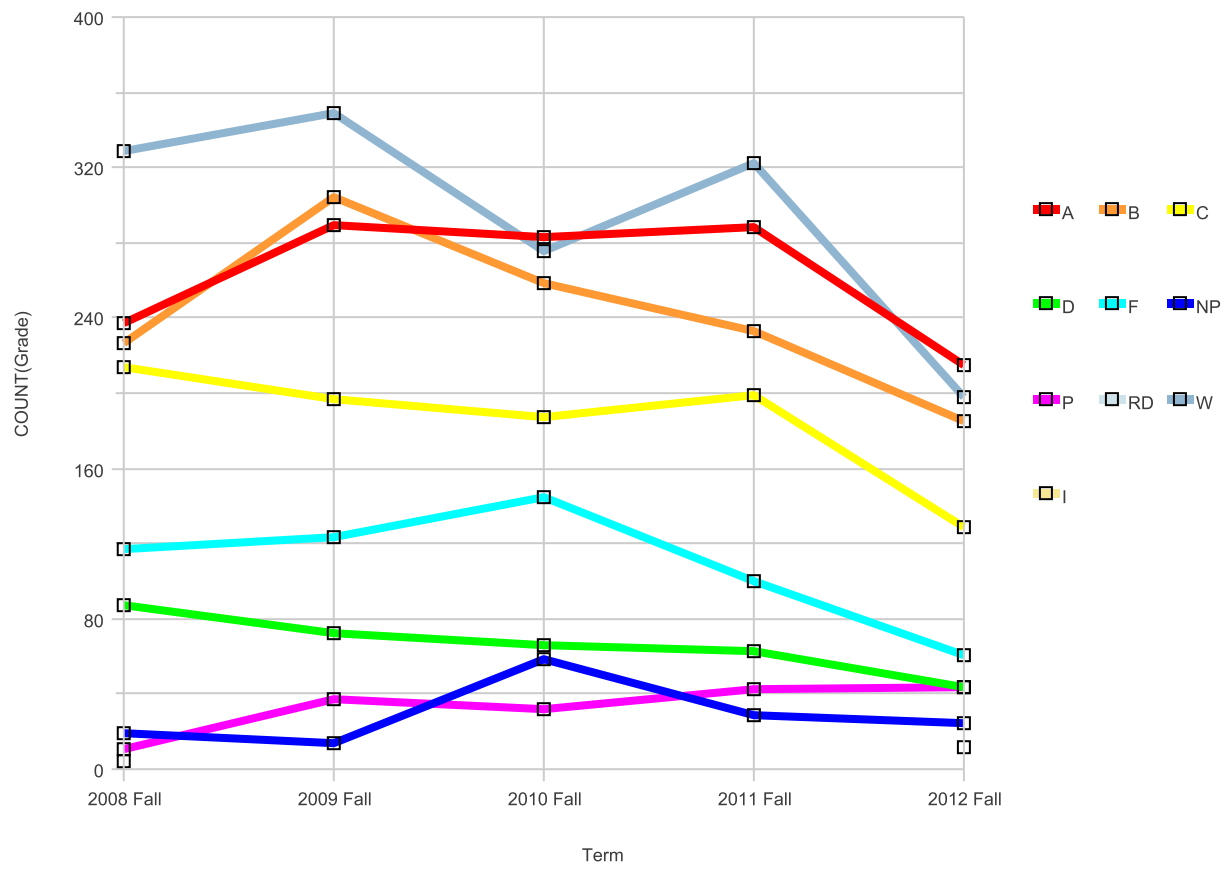

Fall Basic Skills English Grade Percentage Distribution

Term	Grade Distribution										Total	Grade Distribution %										Total
	A	B	C	D	F	I	NP	P	RD	W		A	B	C	D	F	I	NP	P	RD	W	
2008 Fall	237	227	214	87	117		19	11	4	329	1245	19.0%	18.2%	17.2%	7.0%	9.4%		1.5%	0.9%	0.3%	26.4%	100.0%
2009 Fall	289	304	197	72	123		14	37		349	1385	20.9%	21.9%	14.2%	5.2%	8.9%		1.0%	2.7%		25.2%	100.0%
2010 Fall	283	259	187	66	145		58	32		275	1305	21.7%	19.8%	14.3%	5.1%	11.1%		4.4%	2.5%		21.1%	100.0%
2011 Fall	288	233	199	63	100		29	43		322	1277	22.6%	18.2%	15.6%	4.9%	7.8%		2.3%	3.4%		25.2%	100.0%
2012 Fall	215	185	129	44	61	12	24	44		198	912	23.6%	20.3%	14.1%	4.8%	6.7%	1.3%	2.6%	4.8%		21.7%	100.0%