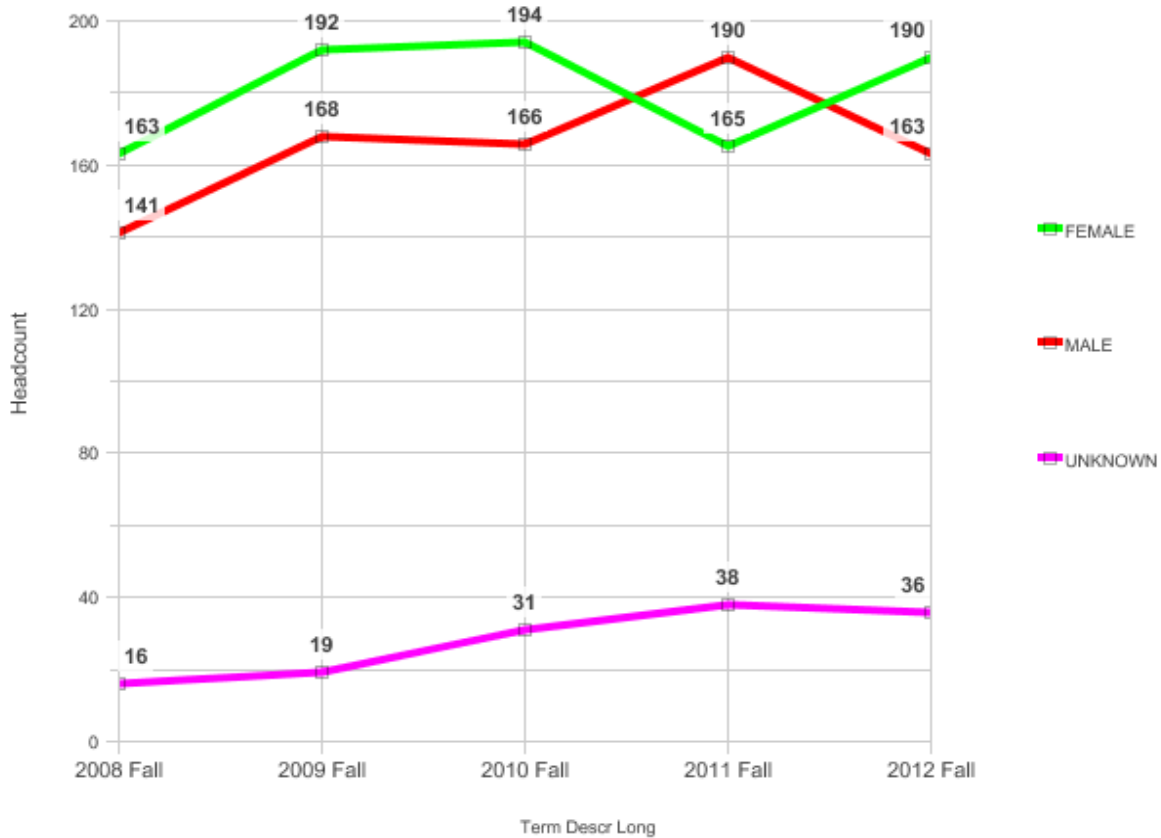

## Fall Census DSPS Headcount by Gender

Date run: 4/25/2013

College: Alameda

### Fall Census DSPS Headcount by Gender

Term	Headcount			Total
	FEMALE	MALE	UNKNOWN	
2008 Fall	163	141	16	320
2009 Fall	192	168	19	379
2010 Fall	194	166	31	391
2011 Fall	165	190	38	393
2012 Fall	190	163	36	389

Term	Percent			Total
	FEMALE	MALE	UNKNOWN	
2008 Fall	51%	44%	5%	100%
2009 Fall	51%	44%	5%	100%
2010 Fall	50%	42%	8%	100%
2011 Fall	42%	48%	10%	100%
2012 Fall	49%	42%	9%	100%