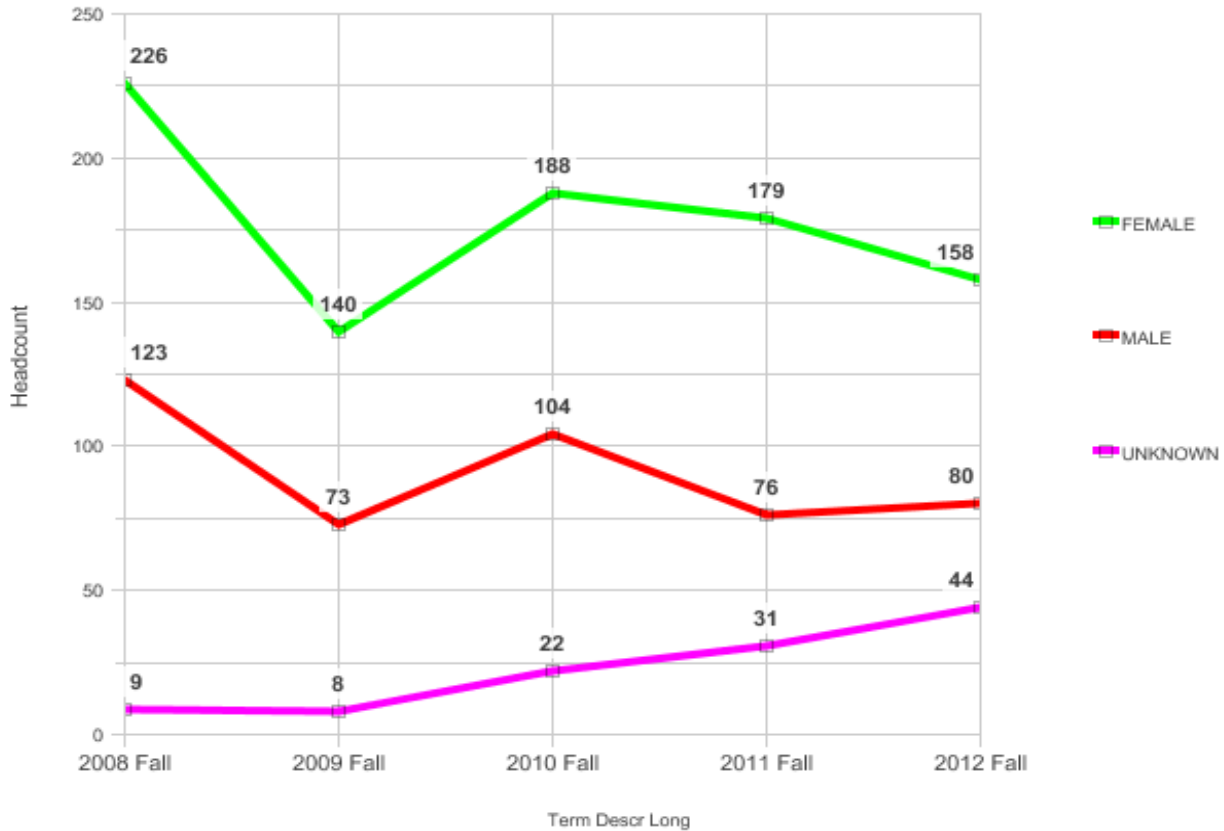

Fall Census DSPS Headcount by Gender

Date run: 4/25/2013

College: Merritt

Fall Census DSPS Headcount by Gender

Term Descr Long	Headcount			Total
	FEMALE	MALE	UNKNOWN	
2008 Fall	226	123	9	358
2009 Fall	140	73	8	221
2010 Fall	188	104	22	314
2011 Fall	179	76	31	286
2012 Fall	158	80	44	282

Term Descr Long	Percent			Total
	FEMALE	MALE	UNKNOWN	
2008 Fall	63%	34%	3%	100%
2009 Fall	63%	33%	4%	100%
2010 Fall	60%	33%	7%	100%
2011 Fall	63%	27%	11%	100%
2012 Fall	56%	28%	16%	100%