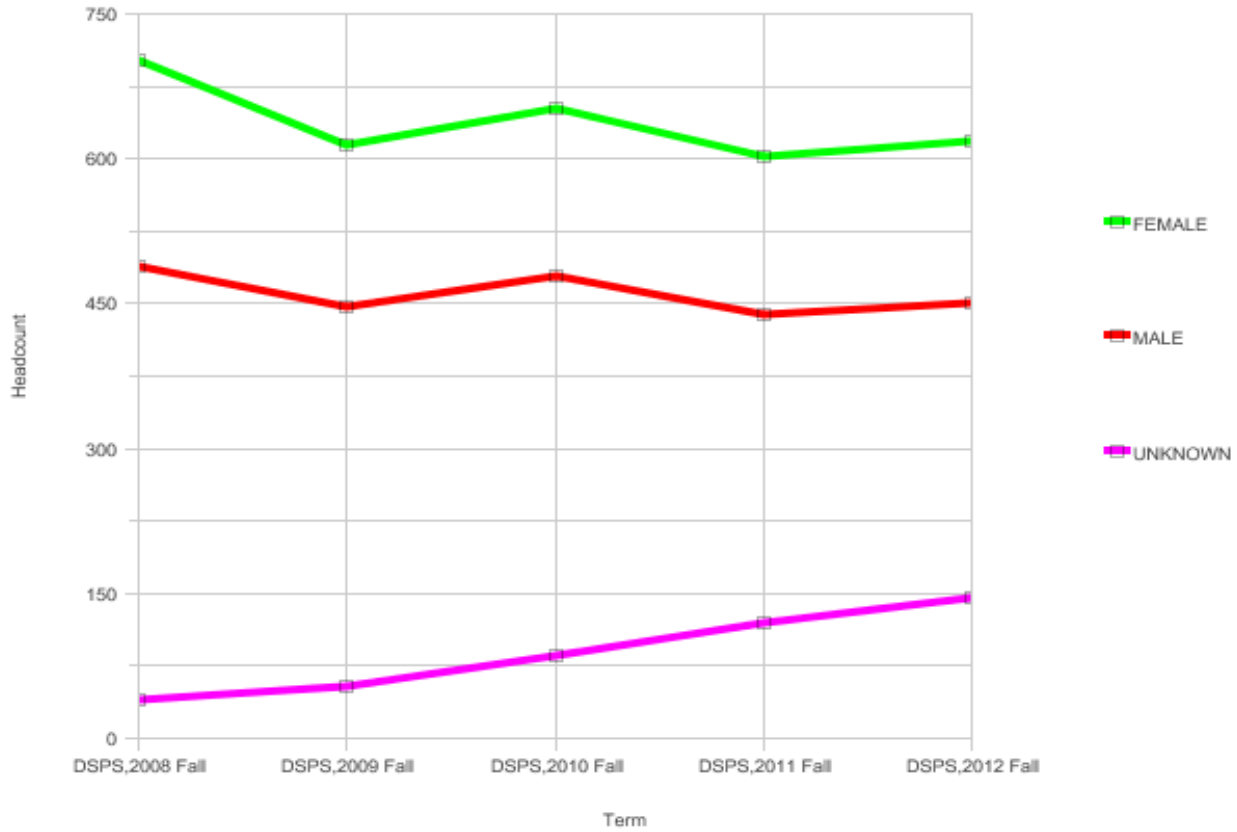

Fall Census DSPS Headcount by Gender PCCD

Campus: District

Fall Census DSPS Total Headcount by Gender

		Headcount			
DSPS	Term	FEMALE	MALE	UNKNOWN	Total
DSPS	2008 Fall	703	488	40	1231
	2009 Fall	615	447	54	1116
	2010 Fall	652	479	85	1216
	2011 Fall	603	439	119	1161
	2012 Fall	619	450	146	1215

		Percent			
DSPS	Term	FEMALE	MALE	UNKNOWN	Total
DSPS	2008 Fall	57%	40%	3%	100%
	2009 Fall	55%	40%	5%	100%
	2010 Fall	54%	39%	7%	100%
	2011 Fall	52%	38%	10%	100%
	2012 Fall	51%	37%	12%	100%