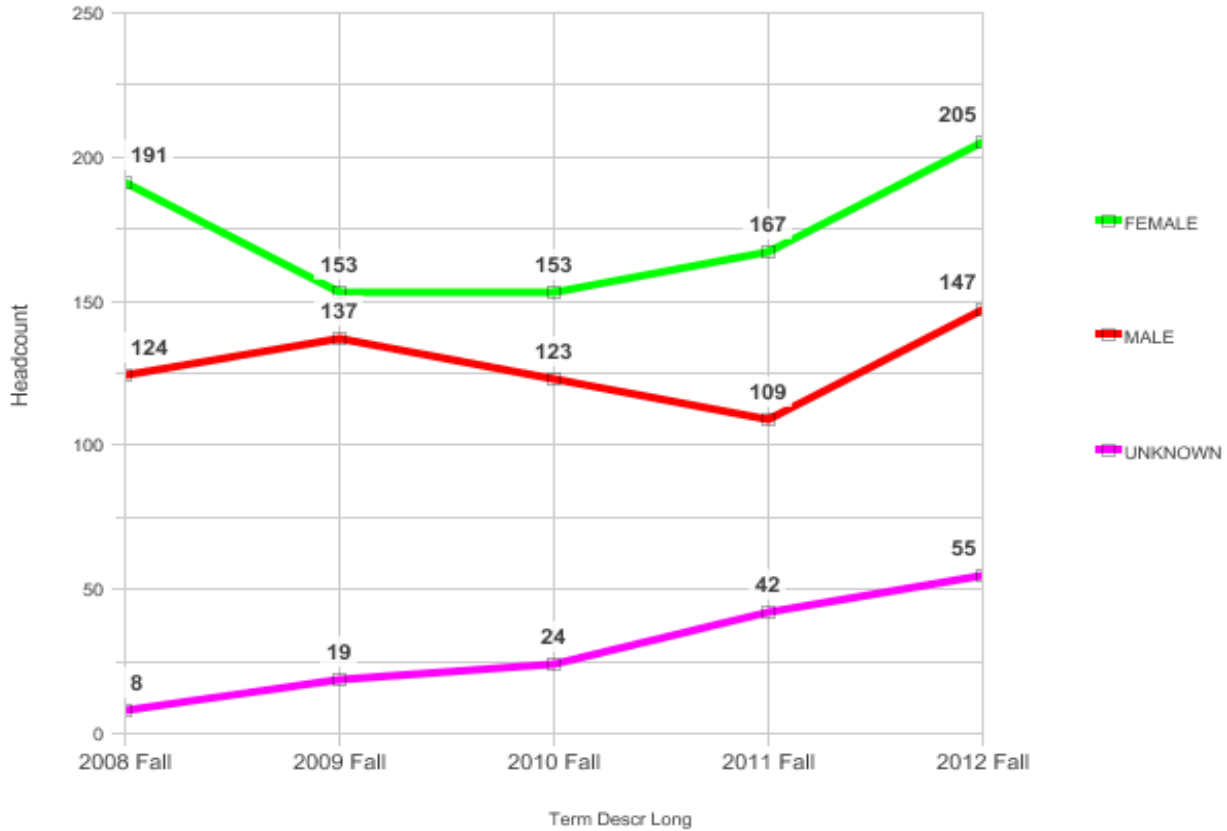

Fall Census DSPS Headcount by Gender

Date run: 4/25/2013

College: Laney

Fall Census DSPS Headcount by Gender

	Headcount			
Term	FEMALE	MALE	UNKNOWN	Total
2008 Fall	191	124	8	323
2009 Fall	153	137	19	309
2010 Fall	153	123	24	300
2011 Fall	167	109	42	318
2012 Fall	205	147	55	407

	Percent			
Term	FEMALE	MALE	UNKNOWN	Total
2008 Fall	59%	38%	2%	100%
2009 Fall	50%	44%	6%	100%
2010 Fall	51%	41%	8%	100%
2011 Fall	53%	34%	13%	100%
2012 Fall	50%	36%	14%	100%