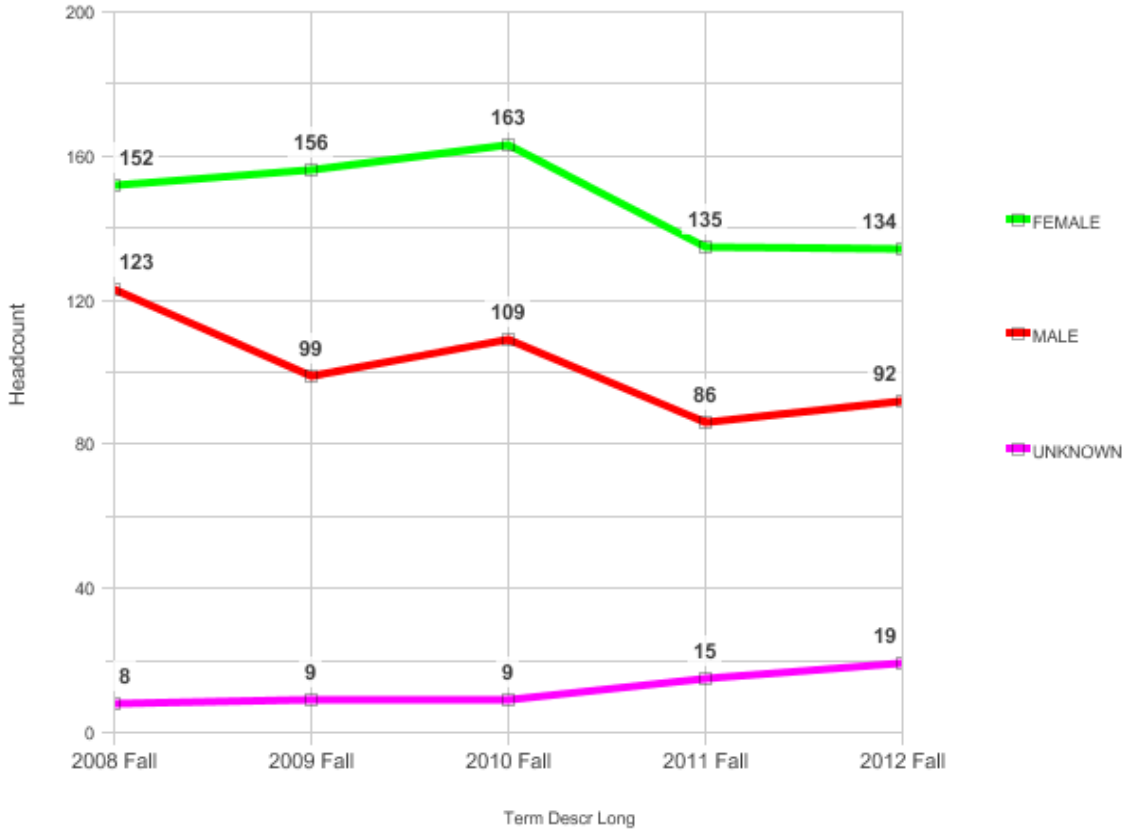

Fall Census DSPS Headcount by Gender

Date run: 4/24/2013

College: **Berkeley**

Fall Census DSPS Headcount by Gender

Term	Headcount			Total
	FEMALE	MALE	UNKNOWN	
2008 Fall	152	123	8	283
2009 Fall	156	99	9	264
2010 Fall	163	109	9	281
2011 Fall	135	86	15	236
2012 Fall	134	92	19	245

Term	Percent			Total
	FEMALE	MALE	UNKNOWN	
2008 Fall	54%	43%	3%	100%
2009 Fall	59%	38%	3%	100%
2010 Fall	58%	39%	3%	100%
2011 Fall	57%	36%	6%	100%
2012 Fall	55%	38%	8%	100%