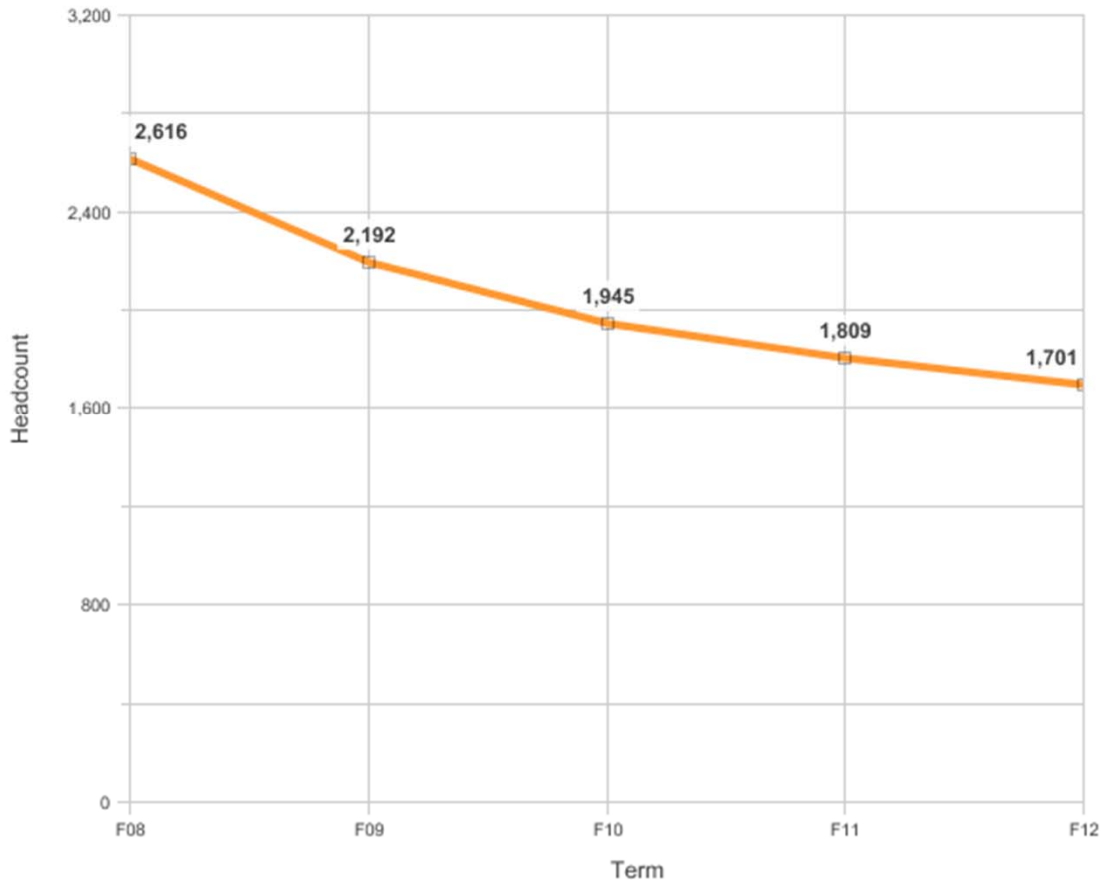

Fall Census EOPS Students Headcount PCCD

Fall Census EOPS Headcount All EOPS Students

Headcount				
F08	F09	F10	F11	F12
2616	2192	1945	1809	1701

Note: Report only includes those students who enrolled classes.