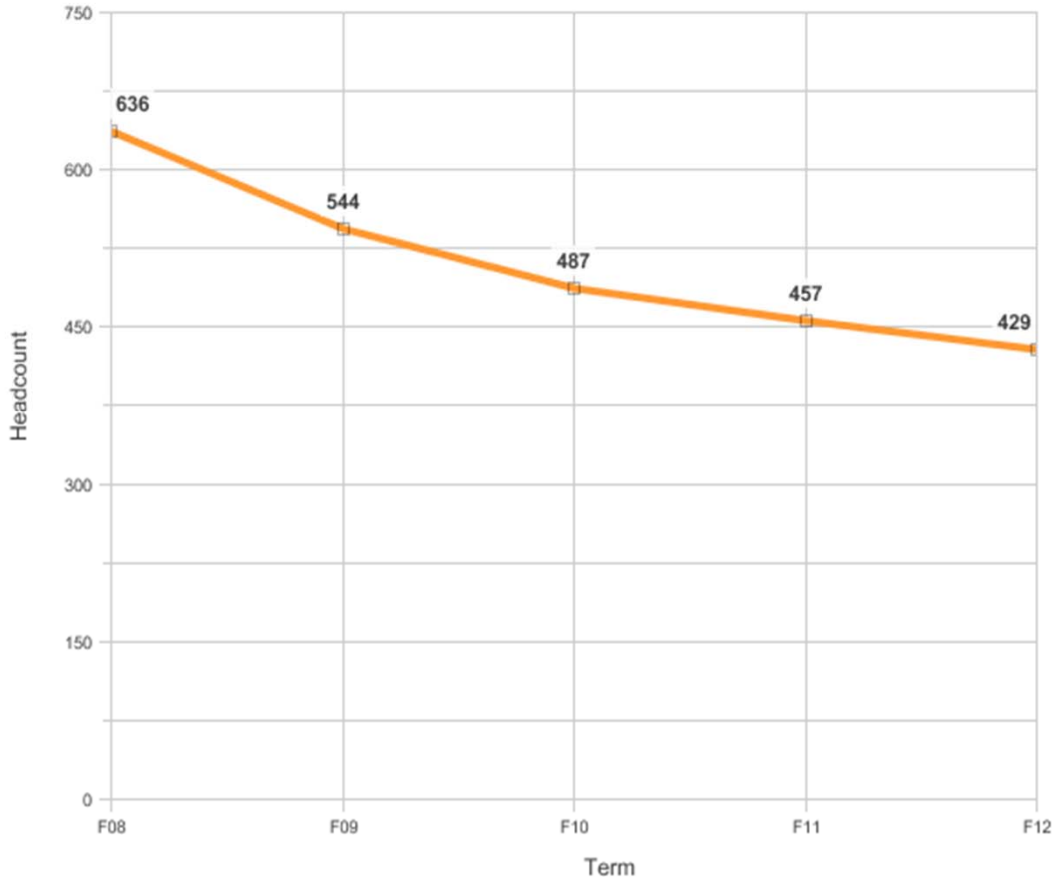

Fall Census EOPS Students Headcount

College Merritt

Fall Census EOPS Headcount All EOPS Students

Headcount				
F08	F09	F10	F11	F12
636	544	487	457	429

Note: Report only includes those students who enrolled classes.