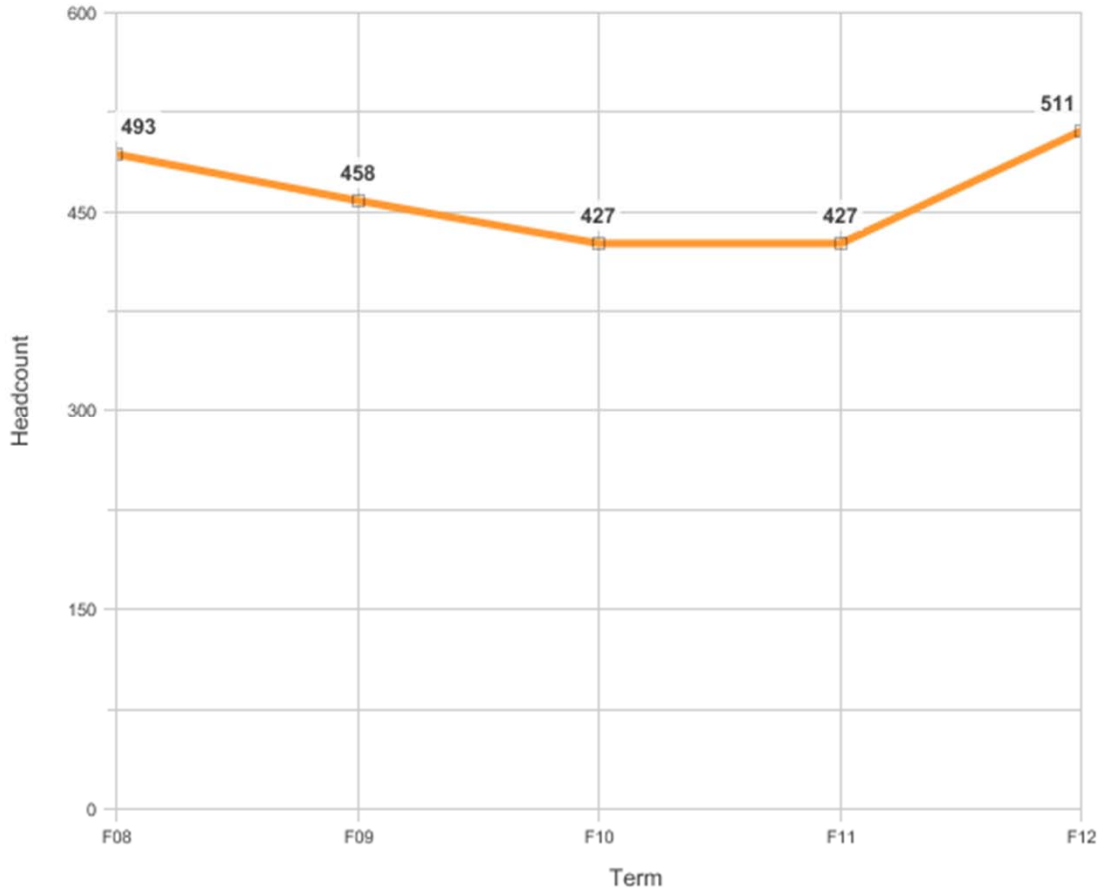

Fall Census EOPS Students Headcount
College Alameda

Fall Census EOPS Headcount All EOPS Students

Headcount				
F08	F09	F10	F11	F12
493	458	427	427	511

Note: Report only includes those students who enrolled classes.

Fall Census EOPS Students Headcount

College Berkeley

Fall Census EOPS Headcount All EOPS Students

Headcount				
F08	F09	F10	F11	F12
365	310	347	238	253

Note: Report only includes those students who enrolled classes.