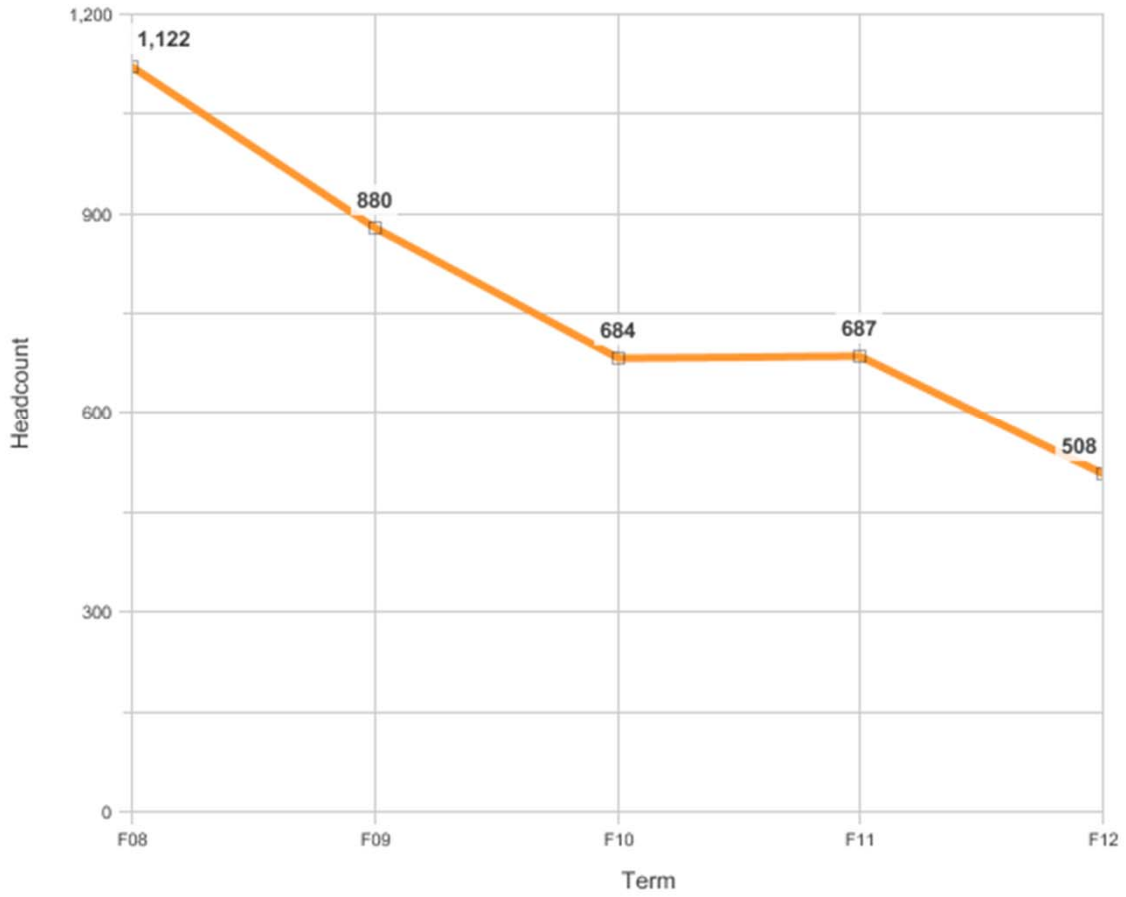

Fall Census EOPS Students Headcount

College Laney

Fall Census EOPS Headcount All EOPS Students

Headcount					
F08	F09	F10	F11	F12	
1122	880	684	687	508	

Note: Report only includes those students who enrolled classes.