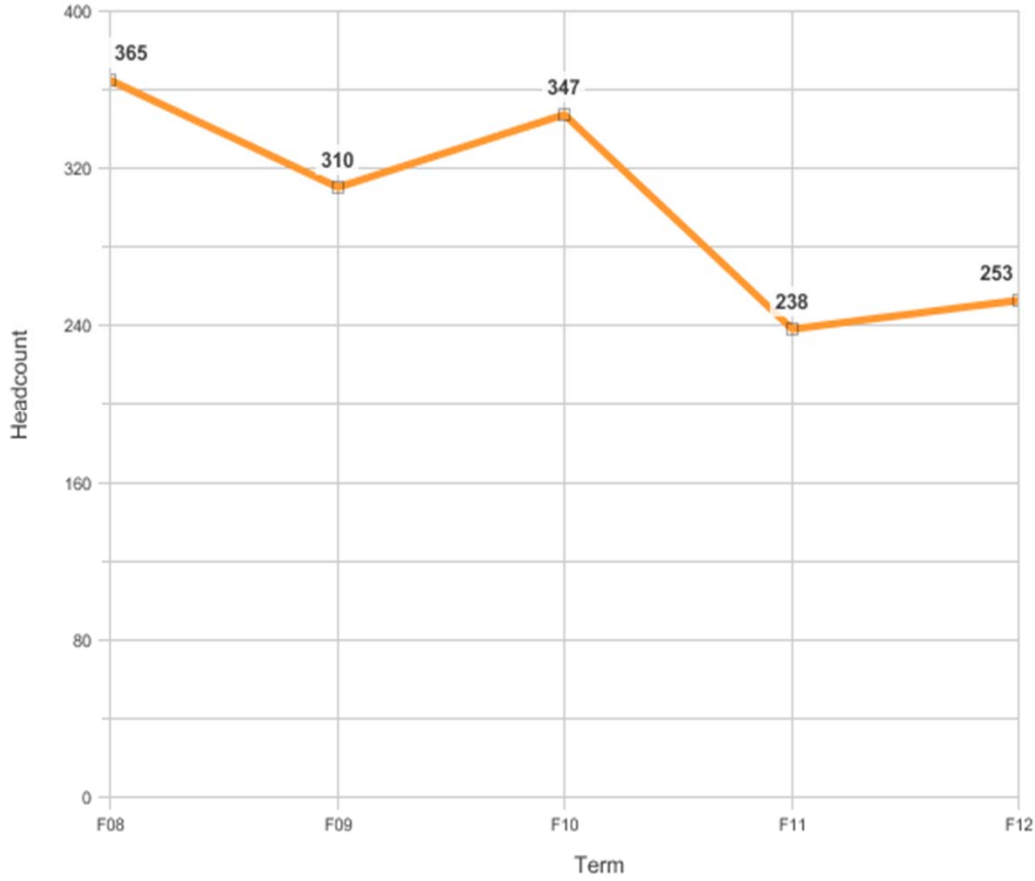

Fall Census EOPS Students Headcount
College Alameda

Fall Census EOPS Headcount All EOPS Students

Headcount				
F08	F09	F10	F11	F12
493	458	427	427	511

Note: Report only includes those students who enrolled classes.

Fall Census EOPS Students Headcount

College Berkeley

Fall Census EOPS Headcount All EOPS Students

Headcount				
F08	F09	F10	F11	F12
365	310	347	238	253

Note: Report only includes those students who enrolled classes.