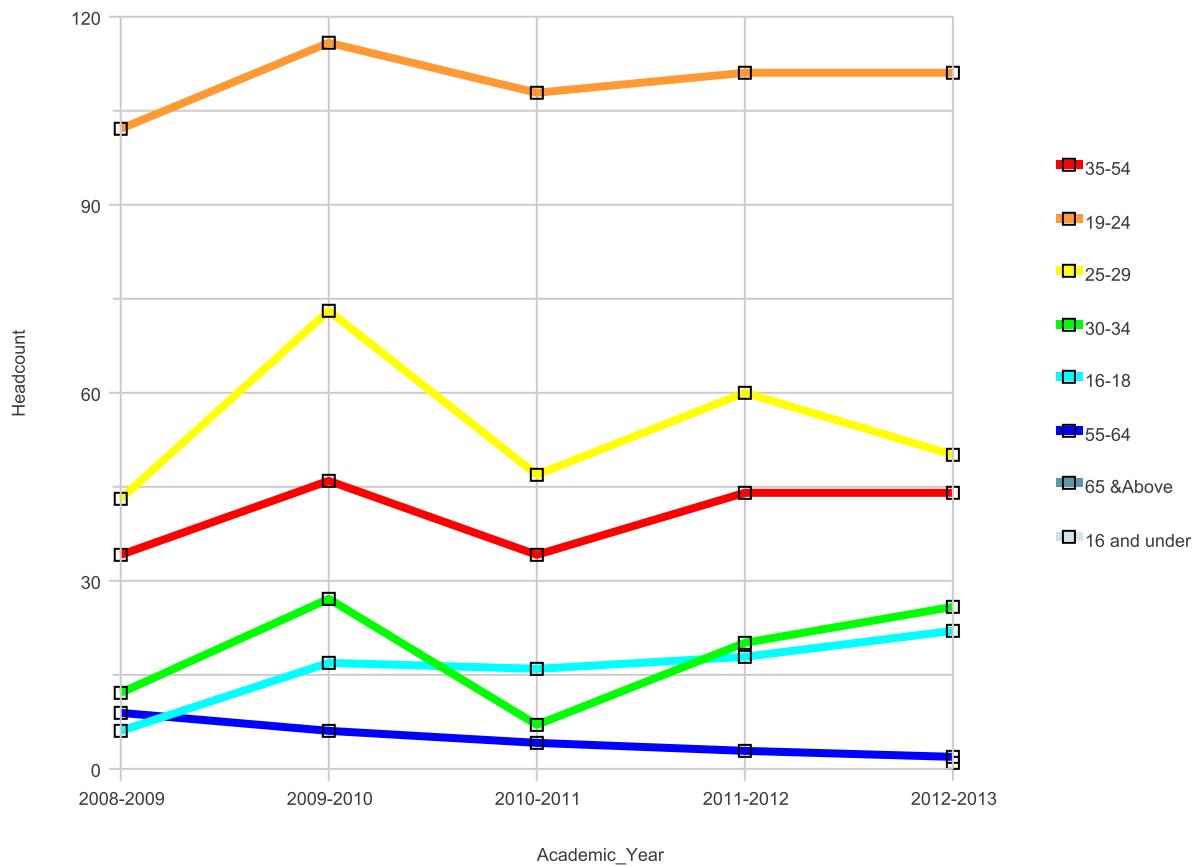

Number of Associate Degree By Age

Academic_Year	AWARDS								AWARDS Total
	35-54	19-24	25-29	30-34	16-18	55-64	65 & Above	16 and under	
2008-2009	34	102	43	12	6	9			206
2009-2010	46	116	73	27	17	6			285
2010-2011	34	108	47	7	16	4			216
2011-2012	44	111	60	20	18	3			256
2012-2013	44	111	50	26	22	2	1		256

Notes: AA:include Associate in Arts Degree;
AS: Associate in Science Degree;
AA-T: Associate Degree in Arts for Transfer;
AS-T: Associate Degree in Science for Transfer.

Number of Associate Degree By Age