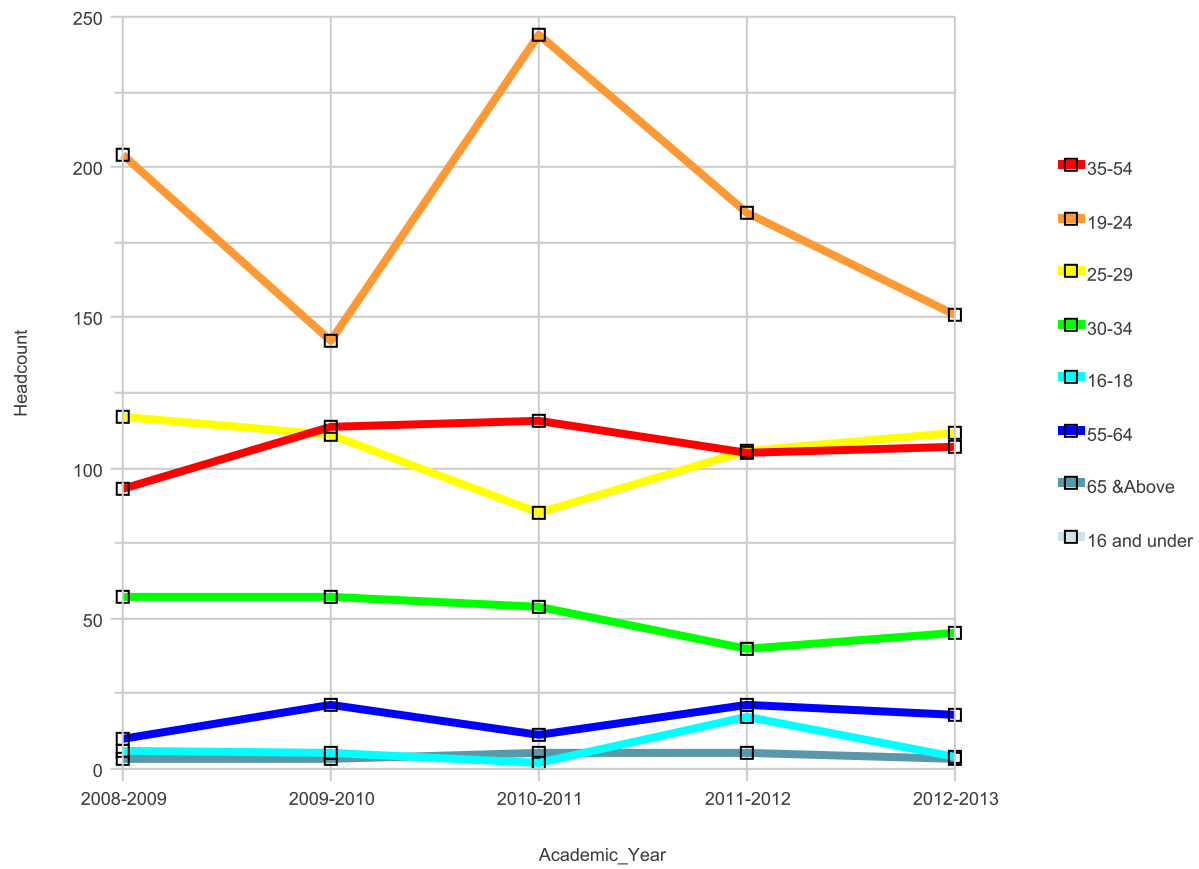

Campus Laney College
Number of Associate Degree By Age

Academic_Year	AWARDS								AWARDS Total
	35-54	19-24	25-29	30-34	16-18	55-64	65 & Above	16 and under	
2008-2009	93	204	117	57	6	10	3	3	490
2009-2010	114	142	111	57	5	21	3	3	453
2010-2011	116	244	85	54	2	11	5	5	517
2011-2012	105	185	106	40	17	21	5	5	479
2012-2013	107	151	112	45	4	18	3	3	440

Notes: AA:include Associate in Arts Degree;
AS: Associate in Science Degree;
AA-T: Associate Degree in Arts for Transfer;
AS-T: Associate Degree in Science for Transfer.