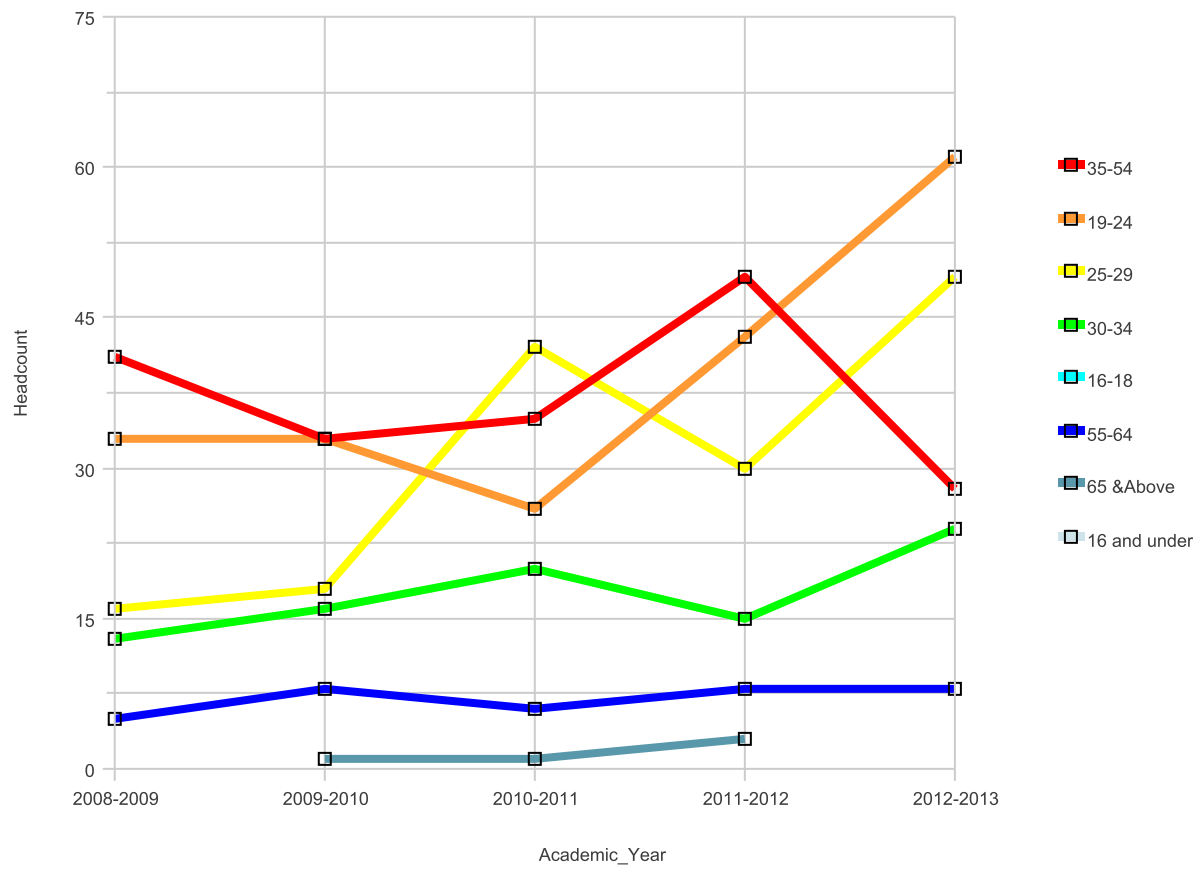

Number of Associate Degree By Age

Academic_Year	AWARDS								AWARDS Total
	35-54	19-24	25-29	30-34	16-18	55-64	65 & Above	16 and under	
2008-2009	34	102	43	12	6	9			206
2009-2010	46	116	73	27	17	6			285
2010-2011	34	108	47	7	16	4			216
2011-2012	44	111	60	20	18	3			256
2012-2013	44	111	50	26	22	2	1		256

Notes: AA:include Associate in Arts Degree;
AS: Associate in Science Degree;
AA-T: Associate Degree in Arts for Transfer;
AS-T: Associate Degree in Science for Transfer.

Number of Associate Degree By Age

Academic_Year	AWARDS								AWARDS Total
	35-54	19-24	25-29	30-34	16-18	55-64	65 & Above	16 and under	
2008-2009	41	33	16	13		5			108
2009-2010	33	33	18	16		8	1		109
2010-2011	35	26	42	20		6	1		130
2011-2012	49	43	30	15		8	3		148
2012-2013	28	61	49	24		8			170