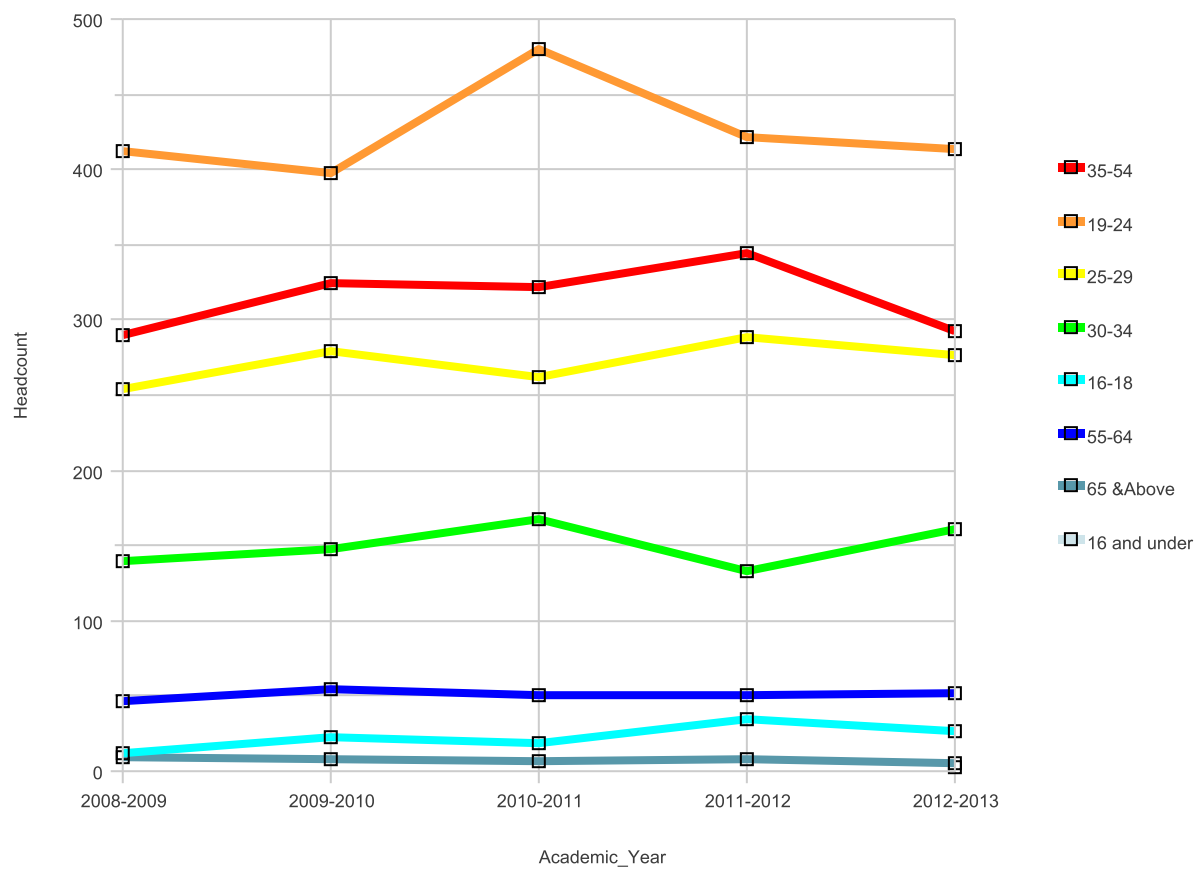

Number of Associate Degree By Age

Academic_Year	AWARDS								AWARDS Total
	35-54	19-24	25-29	30-34	16-18	55-64	65 & Above	16 and under	
2008-2009	290	412	254	140	12	47	9		1164
2009-2010	325	398	279	148	22	54	8		1234
2010-2011	322	480	262	168	18	50	7		1307
2011-2012	345	421	288	133	35	51	8		1281
2012-2013	292	413	276	161	26	52	5	2	1227

Notes: AA:include Associate in Arts Degree;
AS: Associate in Science Degree;
AA-T: Associate Degree in Arts for Transfer;
AS-T: Associate Degree in Science for Transfer.