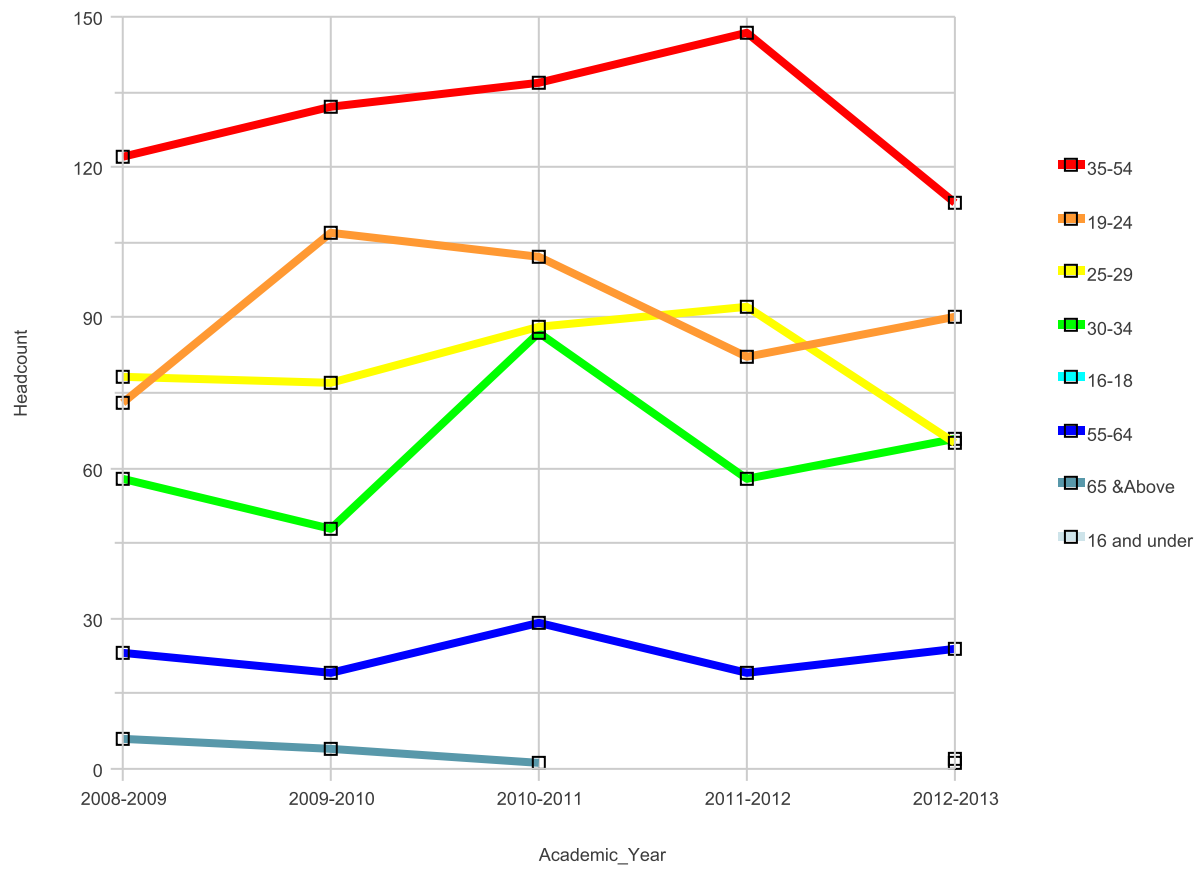

Campus Merritt College

Number of Associate Degree By Age

Academic_Year	AWARDS								AWARDS Total
	35-54	19-24	25-29	30-34	16-18	55-64	65 & Above	16 and under	
2008-2009	122	73	78	58		23	6		360
2009-2010	132	107	77	48		19	4		387
2010-2011	137	102	88	87		29	1		444
2011-2012	147	82	92	58		19			398
2012-2013	113	90	65	66		24	1	2	361

Notes: AA:include Associate in Arts Degree;
AS: Associate in Science Degree;
AA-T: Associate Degree in Arts for Transfer;
AS-T: Associate Degree in Science for Transfer.