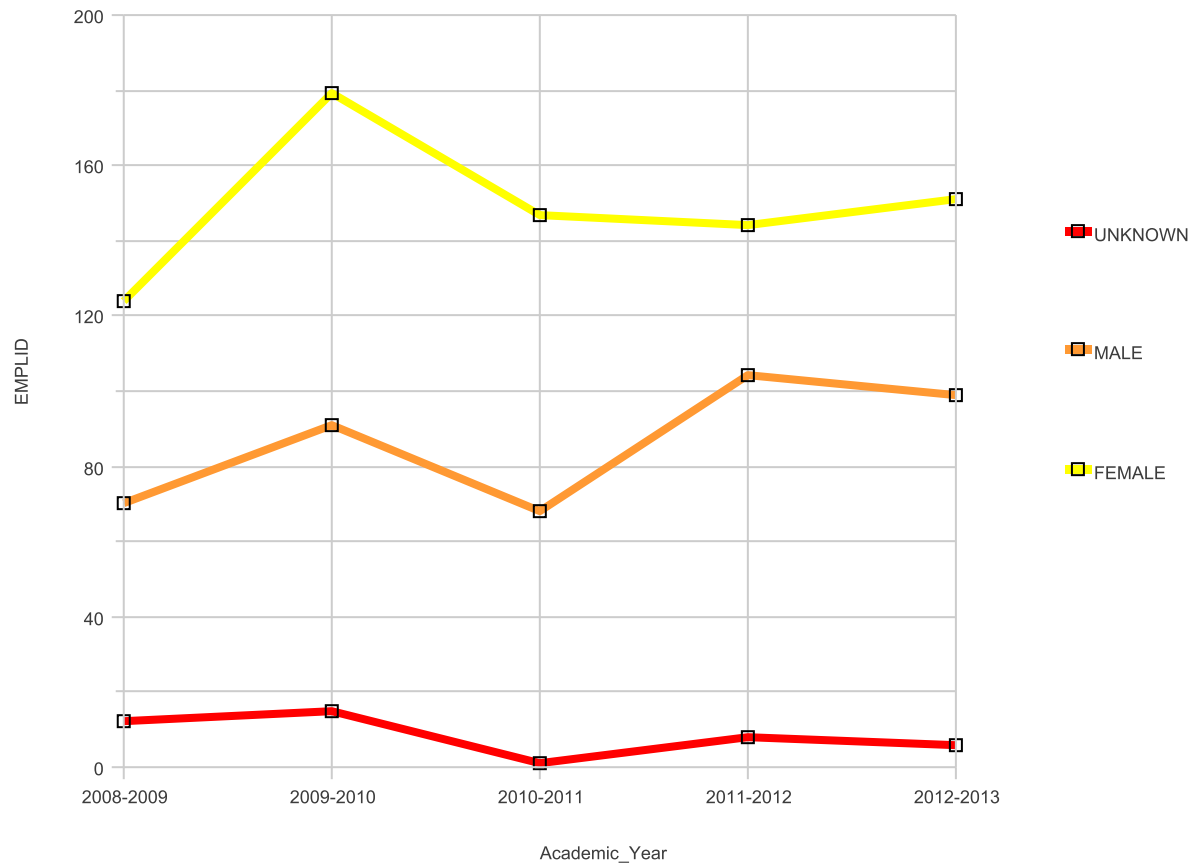

Number of Associate Degree by Gender

Date run: 10/7/2013

Notes: AA:include Associate in Arts Degree;
AS: Associate in Science Degree;
AA-T: Associate Degree in Arts for Transfer;
As-T: Associate Degree in Science for Transfer.

Campus College of Alameda

Number of Associate Degree By Gender

Academic_Year	AWARDS			AWARDS Total
	UNKNOWN	MALE	FEMALE	
2008-2009	12	70	124	206
2009-2010	15	91	179	285
2010-2011	1	68	147	216
2011-2012	8	104	144	256
2012-2013	6	99	151	256