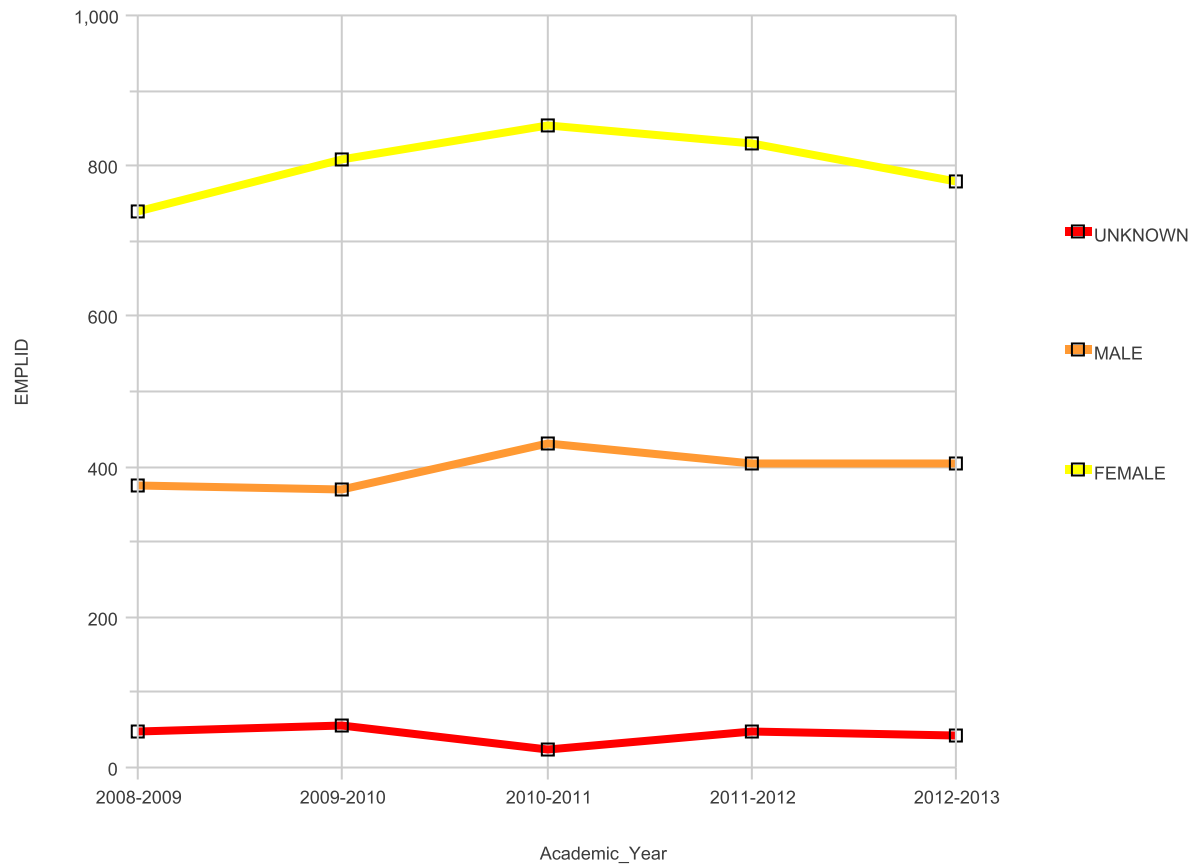

Number of Associate Degree by Gender - PCCD

Date run: 10/7/2013

Notes: AA:include Associate in Arts Degree;
AS: Associate in Science Degree;
AA-T: Associate Degree in Arts for Transfer;
As-T: Associate Degree in Science for Transfer.

Number of Associate Degree By Gender

Academic_Year	AWARDS			AWARDS Total
	UNKNOWN	MALE	FEMALE	
2008-2009	49	375	740	1164
2009-2010	56	369	809	1234
2010-2011	23	430	854	1307
2011-2012	47	403	831	1281
2012-2013	42	405	780	1227