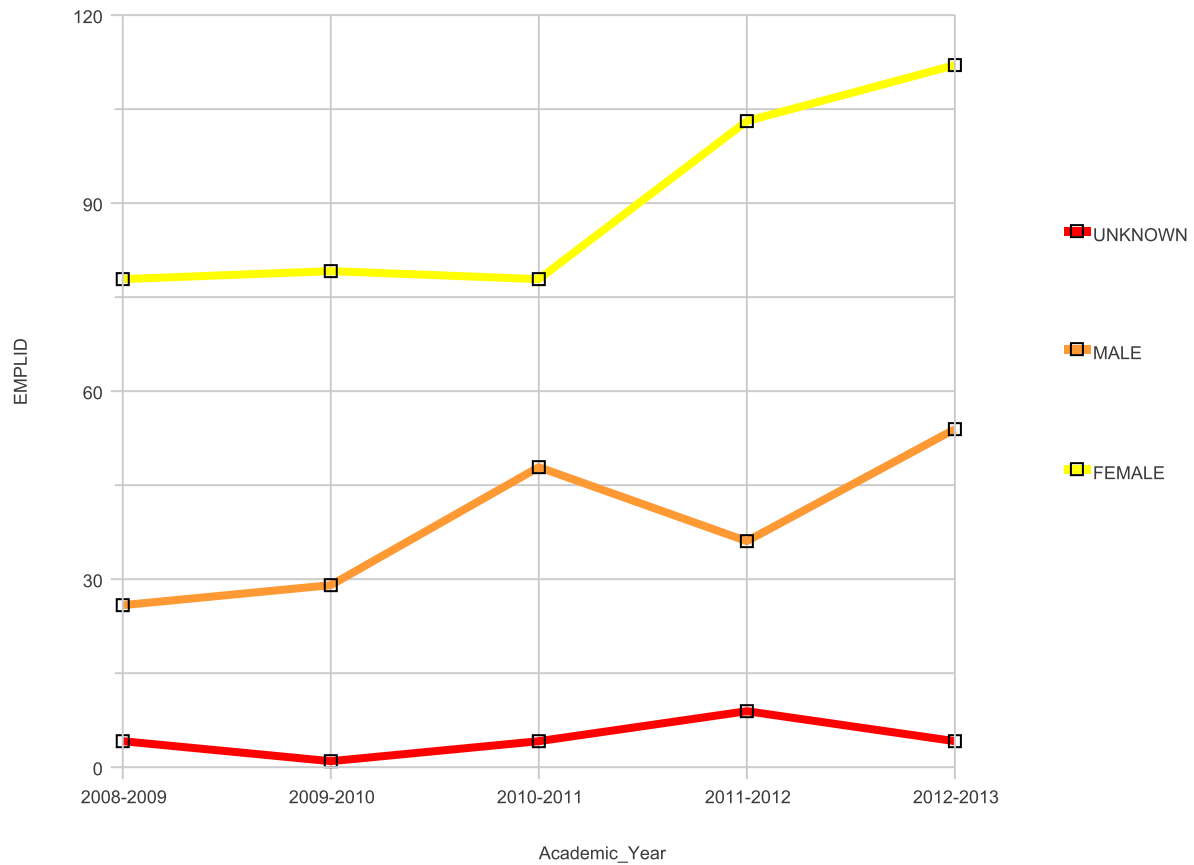

Number of Associate Degree by Gender

Date run: 10/7/2013

Notes: AA:include Associate in Arts Degree;
AS: Associate in Science Degree;
AA-T: Associate Degree in Arts for Transfer;
As-T: Associate Degree in Science for Transfer.

Campus Berkeley City College

Number of Associate Degree By Gender

Academic_Year	AWARDS			AWARDS Total
	UNKNOWN	MALE	FEMALE	
2008-2009	4	26	78	108
2009-2010	1	29	79	109
2010-2011	4	48	78	130
2011-2012	9	36	103	148
2012-2013	4	54	112	170