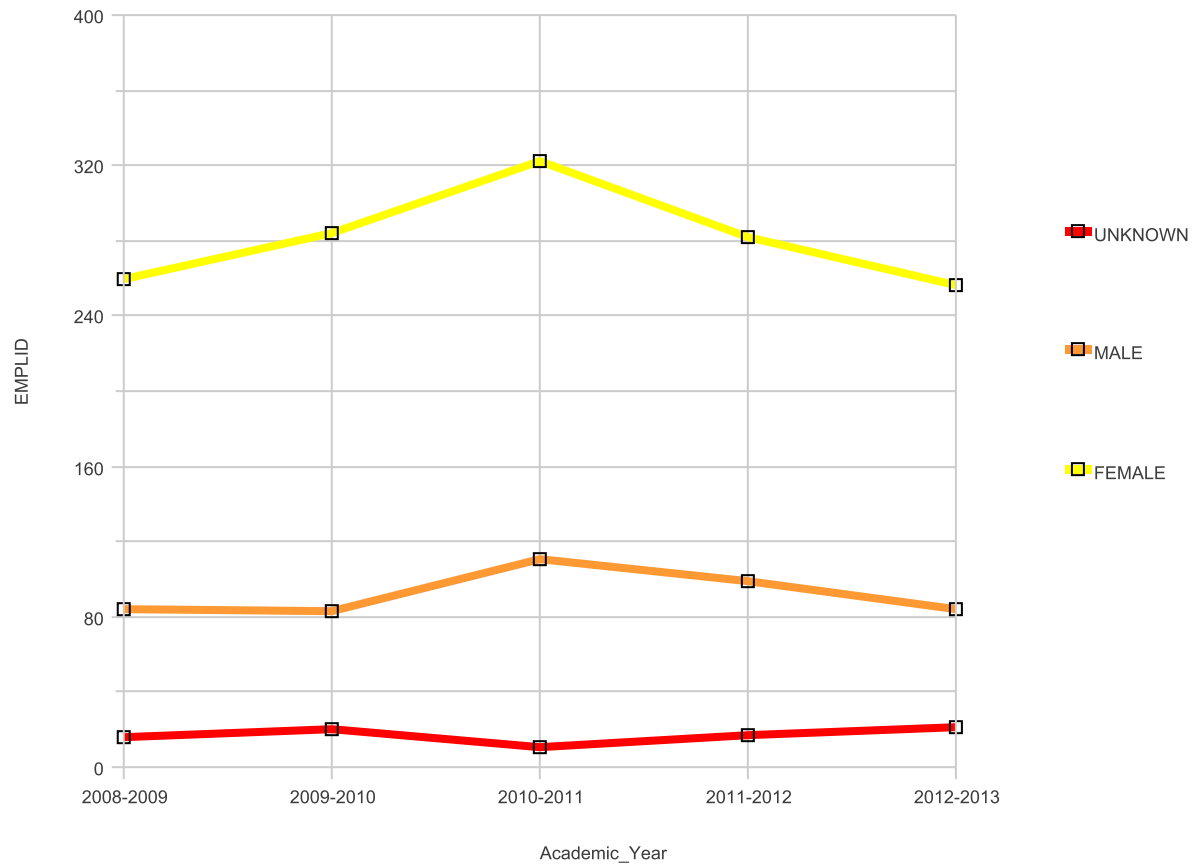

Number of Associate Degree by Gender

Date run: 10/7/2013

Notes: AA:include Associate in Arts Degree;
AS: Associate in Science Degree;
AA-T: Associate Degree in Arts for Transfer;
As-T: Associate Degree in Science for Transfer.

Campus Merritt College

Number of Associate Degree By Gender

Academic_Year	AWARDS			AWARDS Total
	UNKNOWN	MALE	FEMALE	
2008-2009	16	84	260	360
2009-2010	20	83	284	387
2010-2011	11	111	322	444
2011-2012	17	99	282	398
2012-2013	21	84	256	361