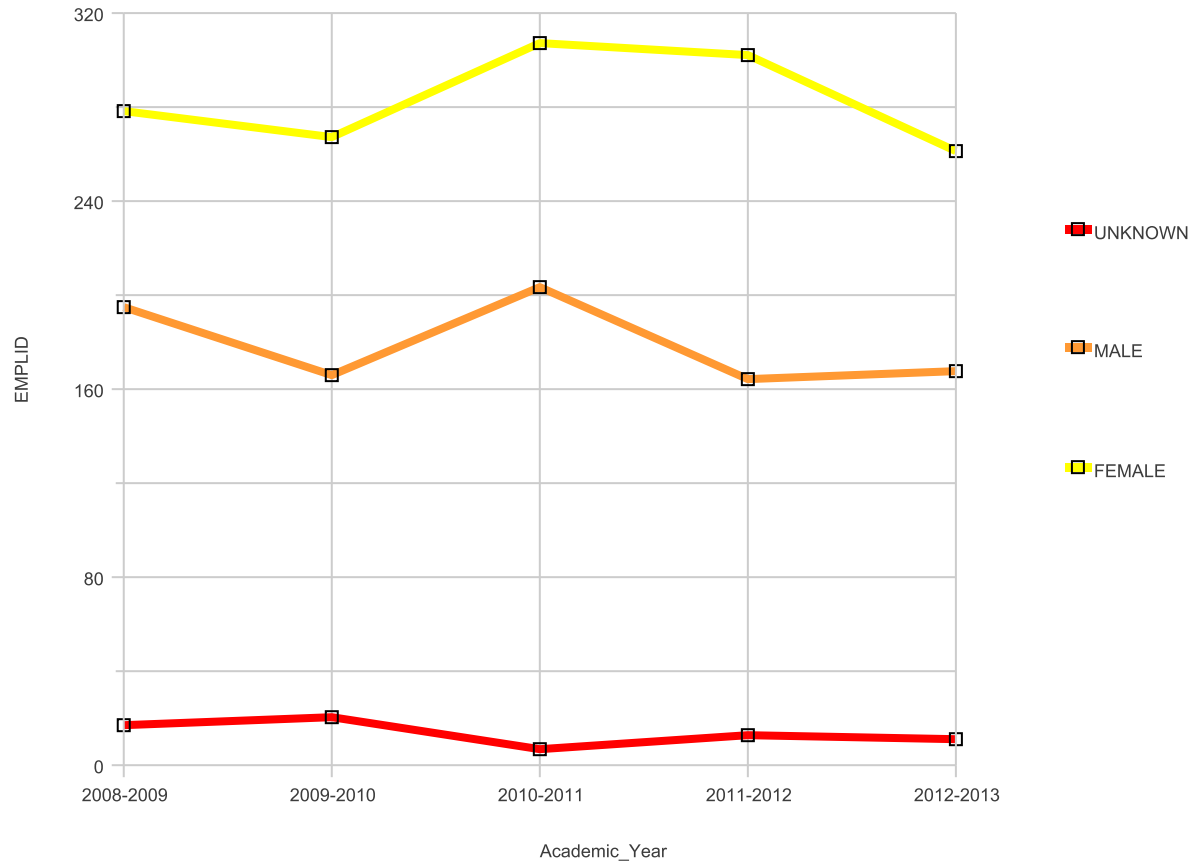

Number of Associate Degree by Gender

Date run: 10/7/2013

Notes: AA:include Associate in Arts Degree;
AS: Associate in Science Degree;
AA-T: Associate Degree in Arts for Transfer;
As-T: Associate Degree in Science for Transfer.

Campus Laney College

Number of Associate Degree By Gender

Academic_Year	AWARDS			AWARDS Total
	UNKNOWN	MALE	FEMALE	
2008-2009	17	195	278	490
2009-2010	20	166	267	453
2010-2011	7	203	307	517
2011-2012	13	164	302	479
2012-2013	11	168	261	440