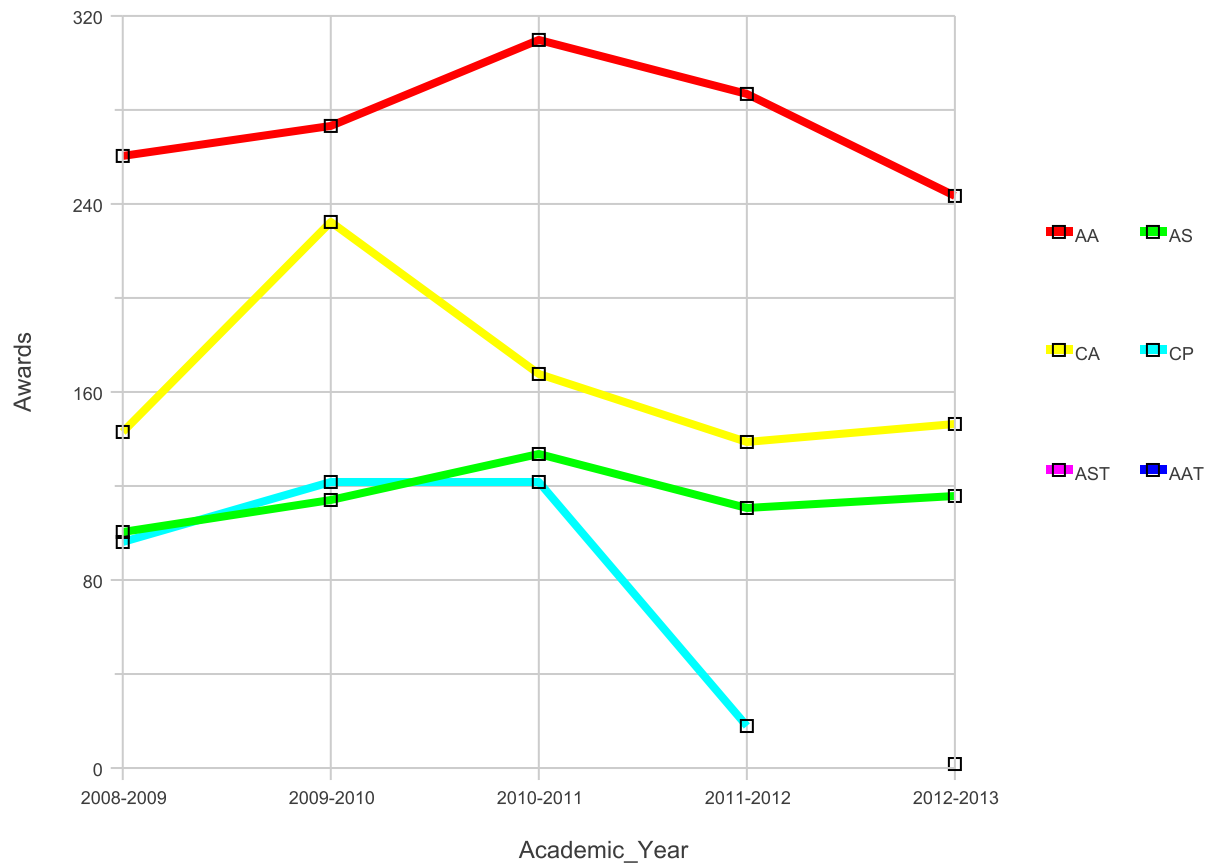

Number of Awards by Type (Degrees and Certificates)

Notes: AA: Associate in Arts Degree;
AS: Associate in Science Degree;
CA: Certificate of Achievement;
CP: Certificate of Proficiency;
AA-T: Associate Degree in Arts for Transfer
As-T: Associate Degree in Science for Transfer

Campus Merritt College

Number of Awards by type

Academic Year	Awards						Awards Total
	AA	AS	CA	CP	AST	AAT	
2008-2009	260	100	143	96			599
2009-2010	273	114	232	122			741
2010-2011	310	134	168	122			734
2011-2012	287	111	139	18			555
2012-2013	243	116	146			2	507