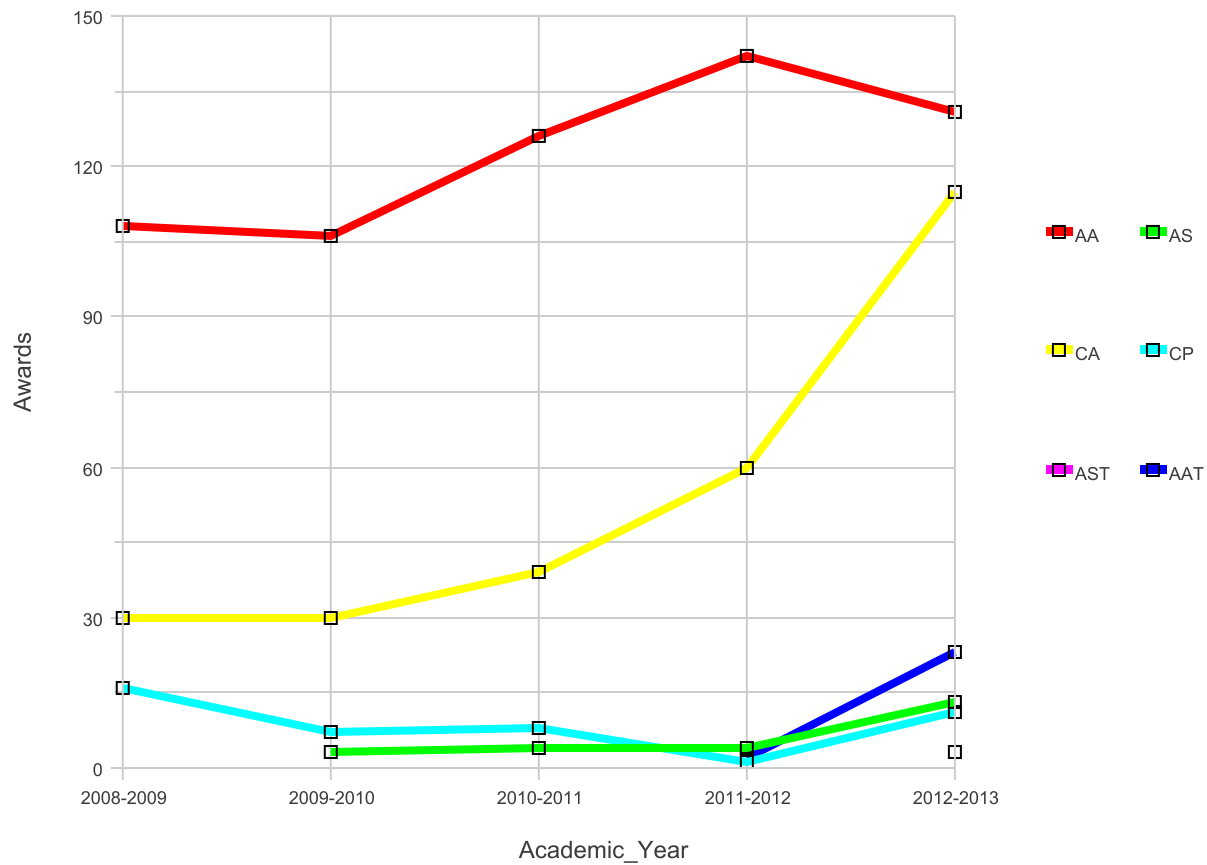

Number of Awards by Type (Degrees and Certificates)

Notes: AA: Associate in Arts Degree;
AS: Associate in Science Degree;
CA: Certificate of Achievement;
CP: Certificate of Proficiency;
AA-T: Associate Degree in Arts for Transfer
As-T: Associate Degree in Science for Transfer

Campus Berkeley City College

Number of Awards by type

Academic Year	Awards						Awards Total
	AA	AS	CA	CP	AST	AAT	
2008-2009	108	3	30	16			154
2009-2010	106	3	30	7			146
2010-2011	126	4	39	8			177
2011-2012	142	4	60	1		2	209
2012-2013	131	13	115	11	3	23	296