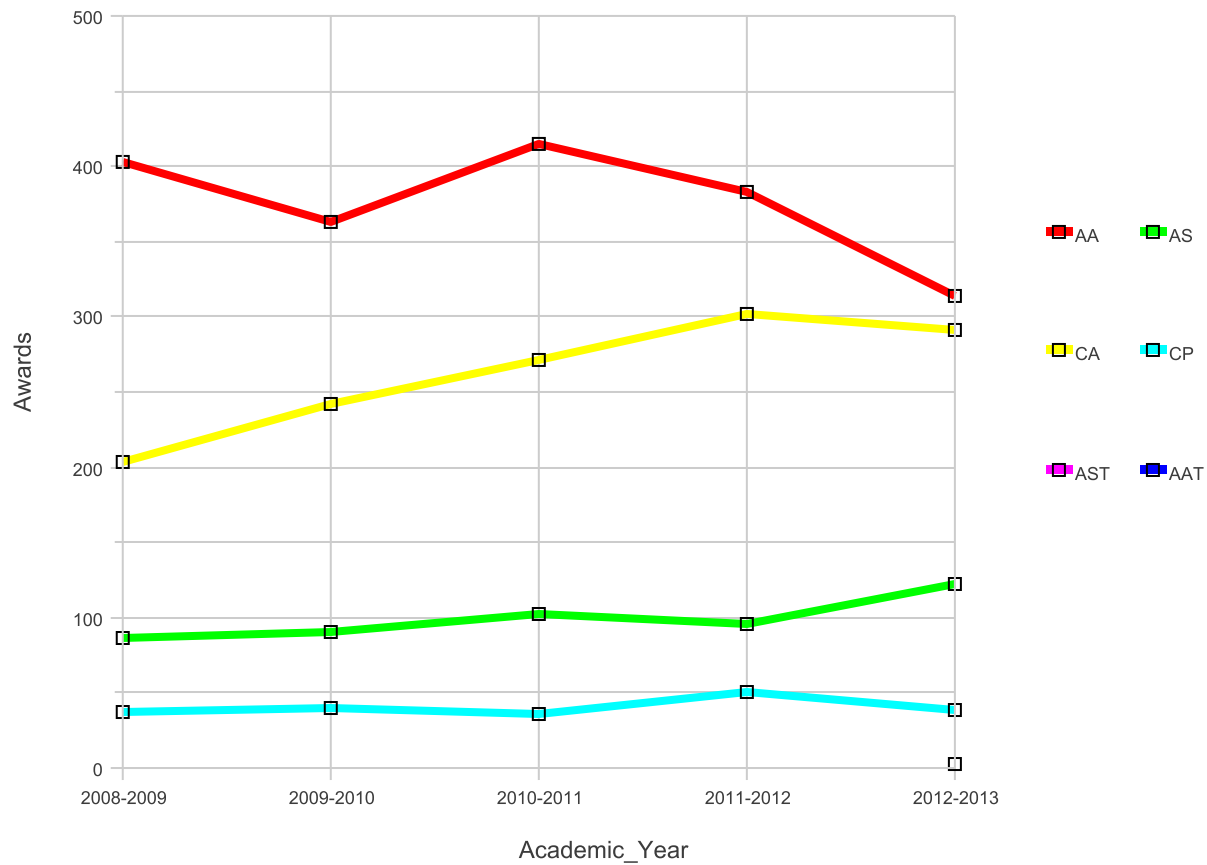

Number of Awards by Type (Degrees and Certificates)

Notes: AA: Associate in Arts Degree;
AS: Associate in Science Degree;
CA: Certificate of Achievement;
CP: Certificate of Proficiency;
AA-T: Associate Degree in Arts for Transfer
As-T: Associate Degree in Science for Transfer

Campus Laney College

Number of Awards by type

Academic Year	Awards						Awards Total
	AA	AS	CA	CP	AST	AAT	
2008-2009	403	87	204	37			731
2009-2010	363	90	242	40			735
2010-2011	415	102	271	36			824
2011-2012	383	96	302	51	3		832
2012-2013	314	123	291	39	3		770