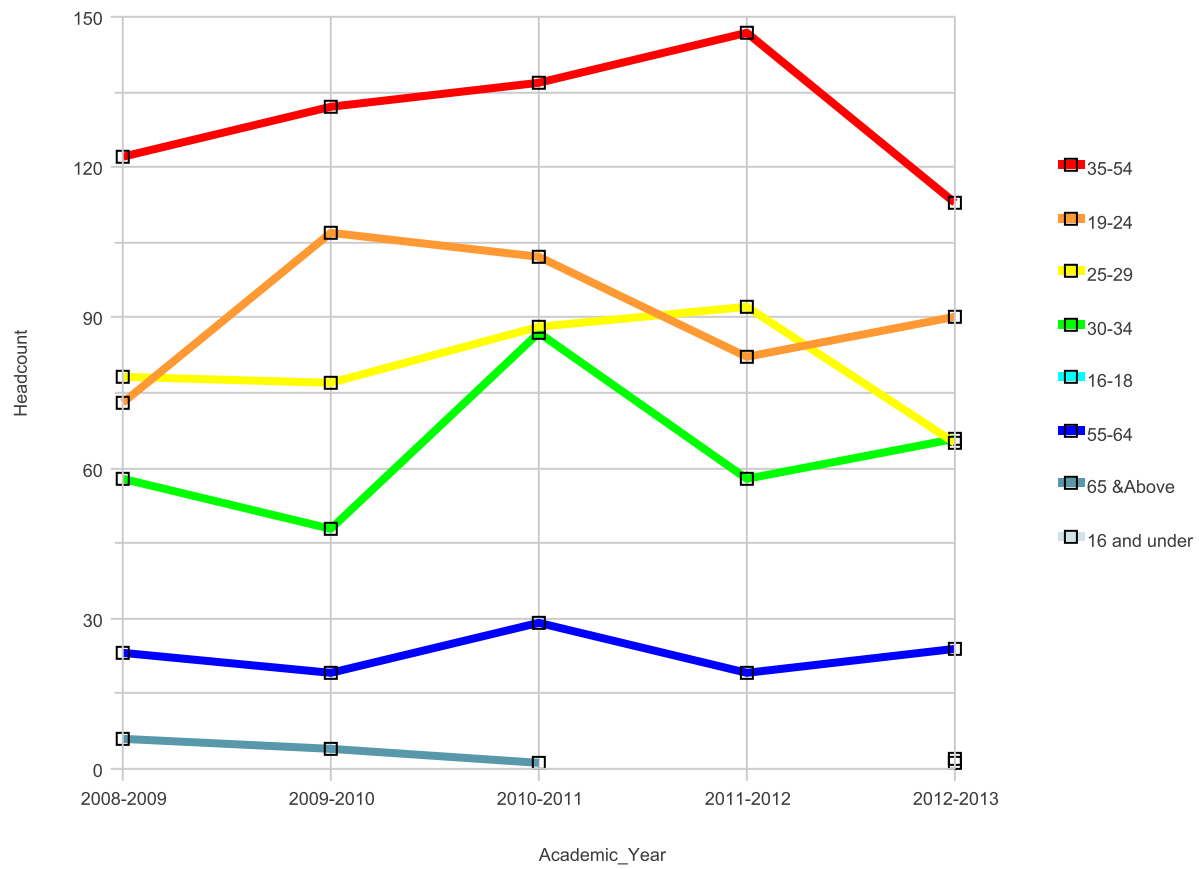

Campus Merritt College
Number of Associate Degree By Age

Academic_Year	AWARDS								AWARDS Total
	35-54	19-24	25-29	30-34	16-18	55-64	65 & Above	16 and under	
2008-2009	122	73	78	58		23	6		360
2009-2010	132	107	77	48		19	4		387
2010-2011	137	102	88	87		29	1		444
2011-2012	147	82	92	58		19			398
2012-2013	113	90	65	66		24	1	2	361

Notes: AA:include Associate in Arts Degree;
AS: Associate in Science Degree;
AA-T: Associate Degree in Arts for Transfer;
AS-T: Associate Degree in Science for Transfer.