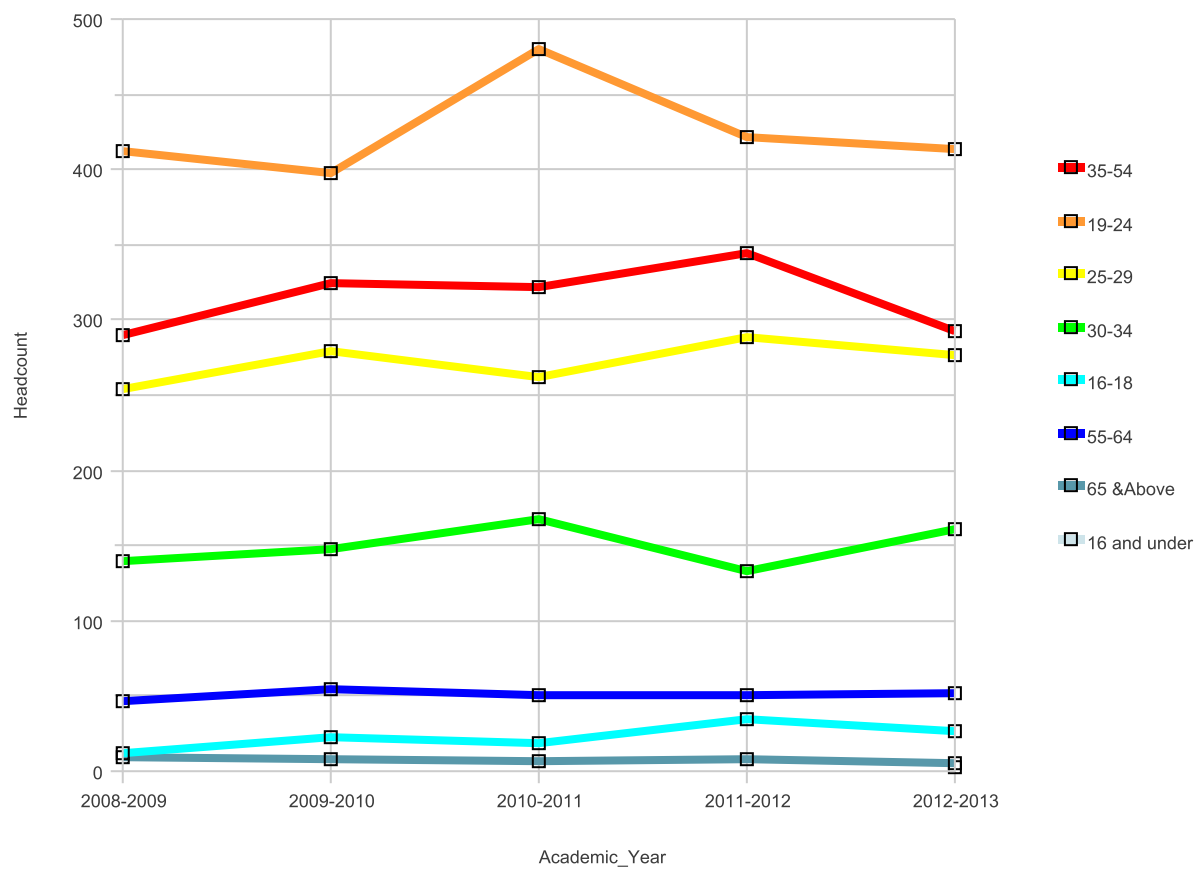

Number of Associate Degree By Age

Academic Year	AWARDS								AWARDS Total
	35-54	19-24	25-29	30-34	16-18	55-64	65 & Above	16 and under	
2008-2009	290	412	254	140	12	47	9		1164
2009-2010	325	398	279	148	22	54	8		1234
2010-2011	322	480	262	168	18	50	7		1307
2011-2012	345	421	288	133	35	51	8		1281
2012-2013	292	413	276	161	26	52	5	2	1227

Notes: AA:include Associate in Arts Degree;
AS: Associate in Science Degree;
AA-T: Associate Degree in Arts for Transfer;
AS-T: Associate Degree in Science for Transfer.