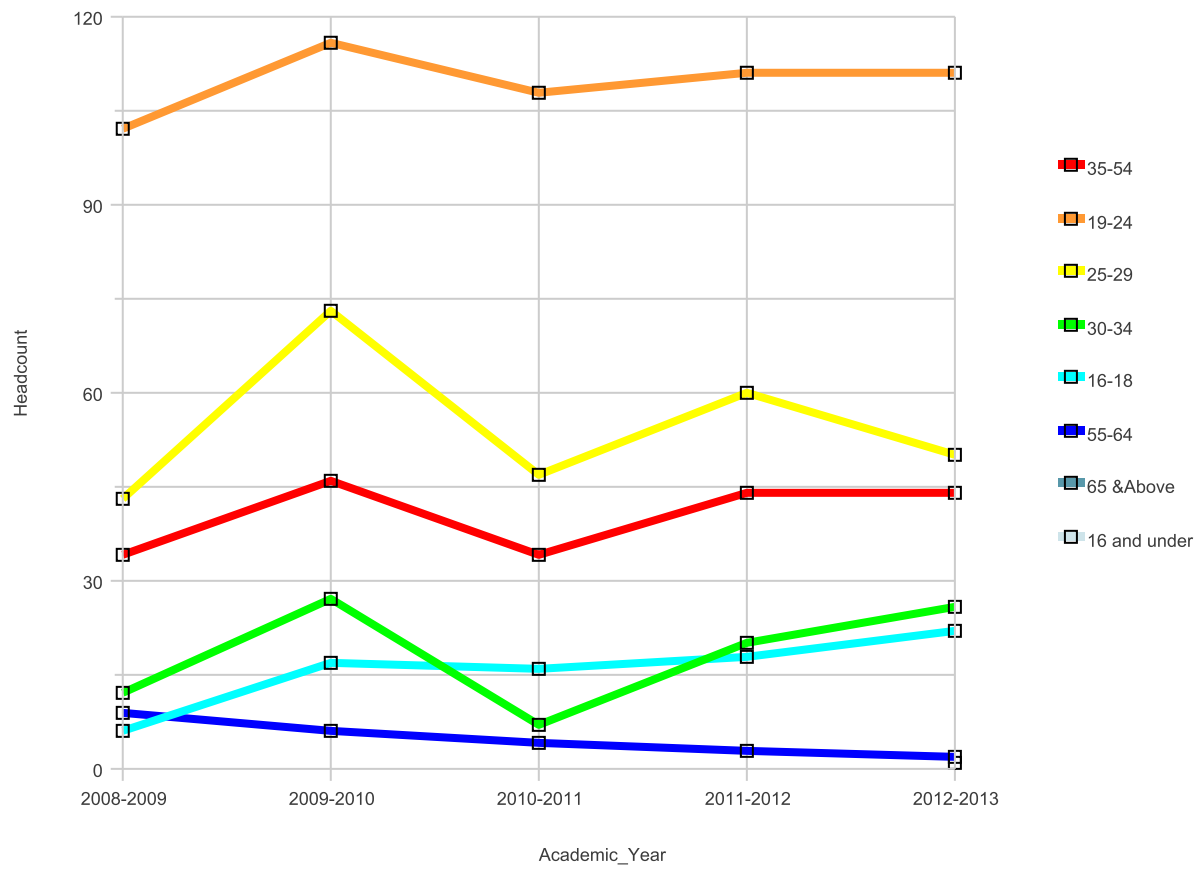

Campus College of Alameda

**Number of Associate Degree By Age**

Academic_Year	AWARDS								AWARDS Total
	35-54	19-24	25-29	30-34	16-18	55-64	65 & Above	16 and under	
2008-2009	34	102	43	12	6	9			206
2009-2010	46	116	73	27	17	6			285
2010-2011	34	108	47	7	16	4			216
2011-2012	44	111	60	20	18	3			256
2012-2013	44	111	50	26	22	2	1		256

Notes: AA:include Associate in Arts Degree;  
AS: Associate in Science Degree;  
AA-T: Associate Degree in Arts for Transfer;  
AS-T: Associate Degree in Science for Transfer.

Number of Associate Degree By Age