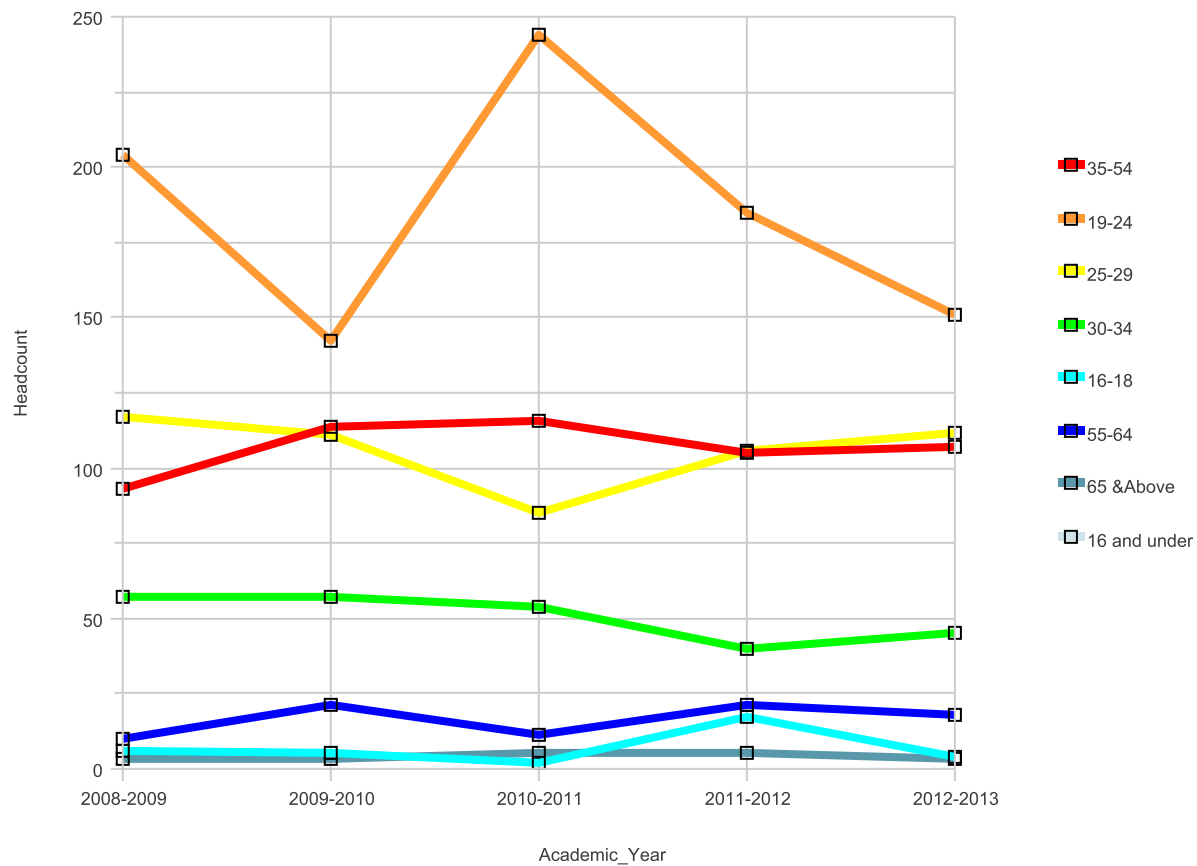

Campus Laney College
Number of Associate Degree By Age

Academic_Year	AWARDS								AWARDS Total
	35-54	19-24	25-29	30-34	16-18	55-64	65 & Above	16 and under	
2008-2009	93	204	117	57	6	10	3		490
2009-2010	114	142	111	57	5	21	3		453
2010-2011	116	244	85	54	2	11	5		517
2011-2012	105	185	106	40	17	21	5		479
2012-2013	107	151	112	45	4	18	3		440

Notes: AA:include Associate in Arts Degree;
AS: Associate in Science Degree;
AA-T: Associate Degree in Arts for Transfer;
AS-T: Associate Degree in Science for Transfer.