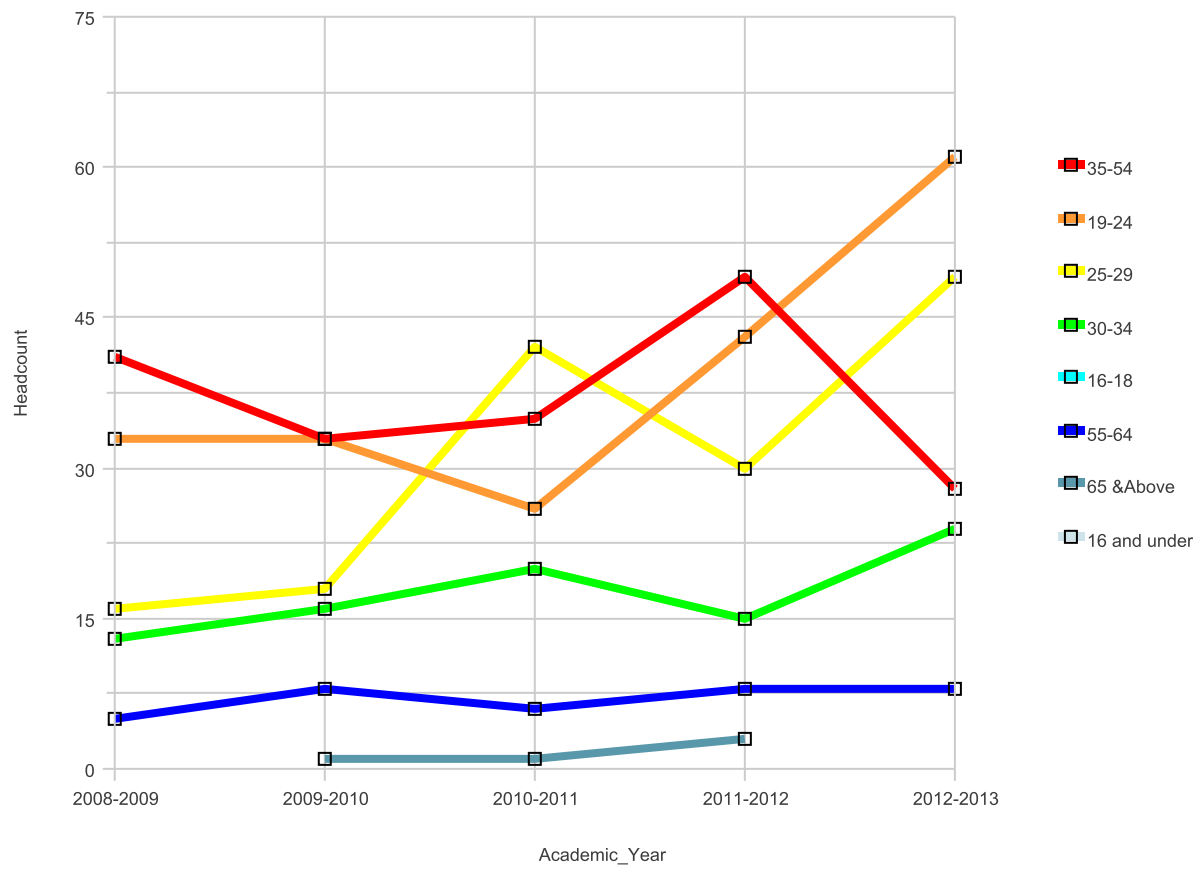

Campus College of Alameda

**Number of Associate Degree By Age**

Academic_Year	AWARDS								AWARDS Total
	35-54	19-24	25-29	30-34	16-18	55-64	65 & Above	16 and under	
2008-2009	34	102	43	12	6	9			206
2009-2010	46	116	73	27	17	6			285
2010-2011	34	108	47	7	16	4			216
2011-2012	44	111	60	20	18	3			256
2012-2013	44	111	50	26	22	2	1		256

Notes: AA:include Associate in Arts Degree;  
AS: Associate in Science Degree;  
AA-T: Associate Degree in Arts for Transfer;  
AS-T: Associate Degree in Science for Transfer.

Number of Associate Degree By Age

Academic_Year	AWARDS								AWARDS Total
	35-54	19-24	25-29	30-34	16-18	55-64	65 & Above	16 and under	
2008-2009	41	33	16	13		5			108
2009-2010	33	33	18	16		8	1		109
2010-2011	35	26	42	20		6	1		130
2011-2012	49	43	30	15		8	3		148
2012-2013	28	61	49	24		8			170