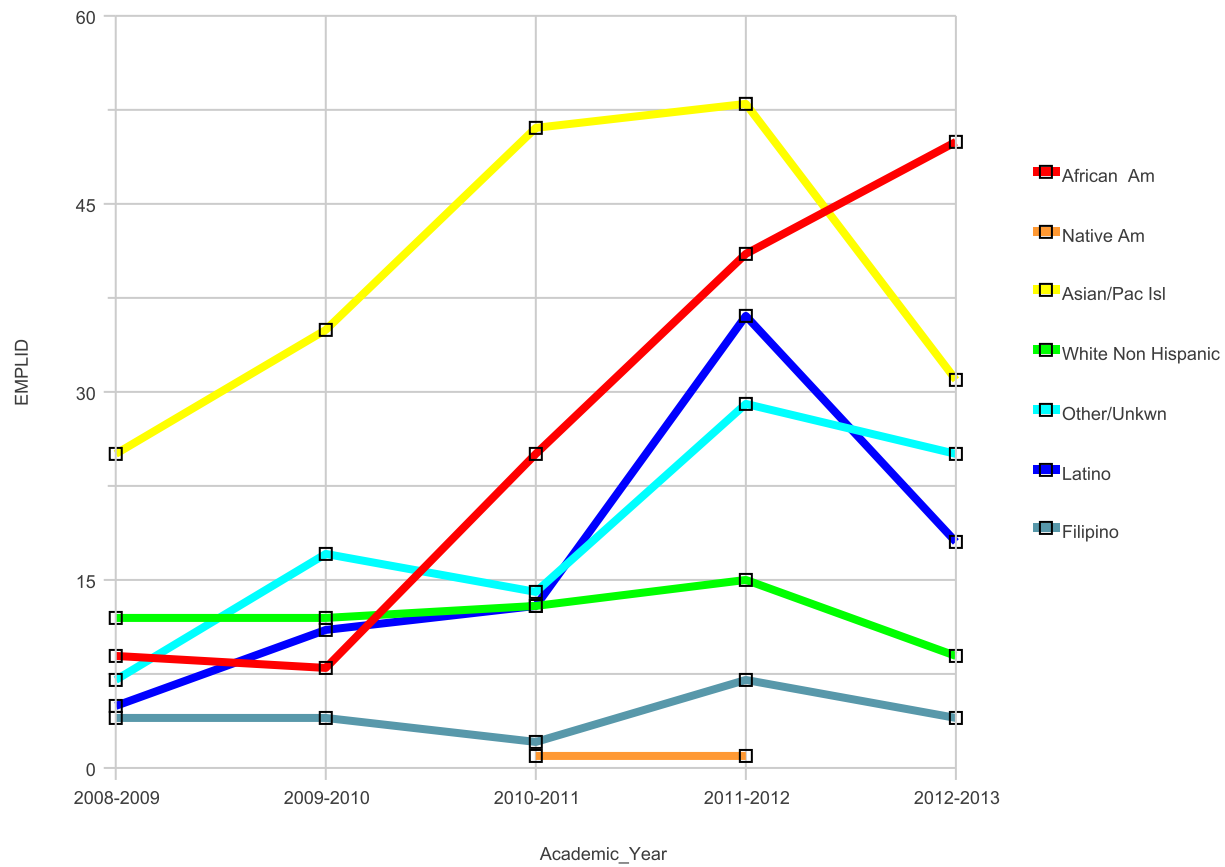

Number of Certificates by Ethnicity

Date run: 10/7/2013

Notes: CA: Certificate of Achievement CP: Certificate of Proficiency

Campus College of Alameda

Number of Certificates By Ethnicity

Academic_Year	AWARDS							AWARDS Total
	African Am	Native Am	Asian/Pac Isl	White Non Hispanic	Other/Unkwn	Latino	Filipino	
2008-2009	9		25	12	7	5	4	62
2009-2010	8		35	12	17	11	4	87
2010-2011	25	1	51	13	14	13	2	119
2011-2012	41	1	53	15	29	36	7	182
2012-2013	50		31	9	25	18	4	137