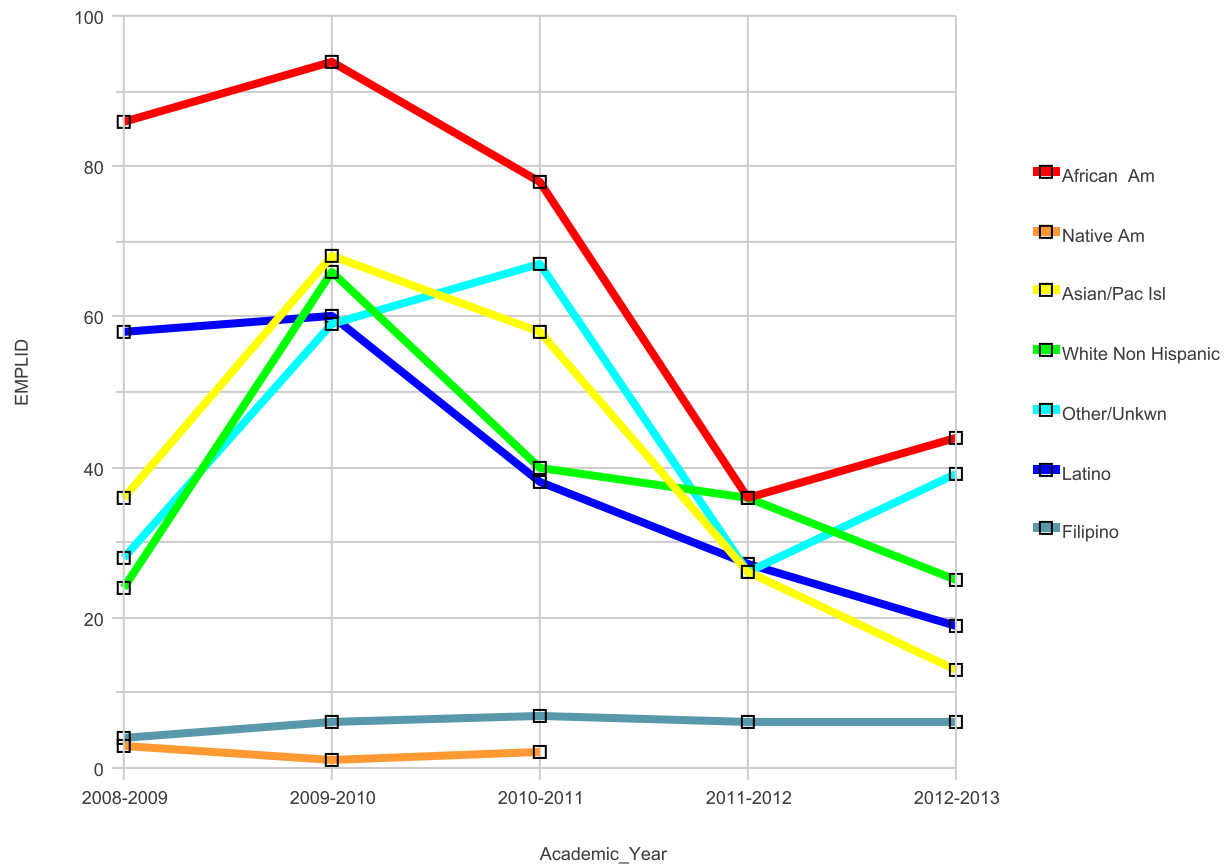

Number of Certificates by Ethnicity

Date run: 10/7/2013

Notes: CA: Certificate of Achievement CP: Certificate of Proficiency

Campus Merritt College

Number of Certificates By Ethnicity

Academic_Year	AWARDS							AWARDS Total
	African Am	Native Am	Asian/Pac Isl	White Non Hispanic	Other/Unkwn	Latino	Filipino	
2008-2009	86	3	36	24	28	58	4	239
2009-2010	94	1	68	66	59	60	6	354
2010-2011	78	2	58	40	67	38	7	290
2011-2012	36		26	36	26	27	6	157
2012-2013	44		13	25	39	19	6	146