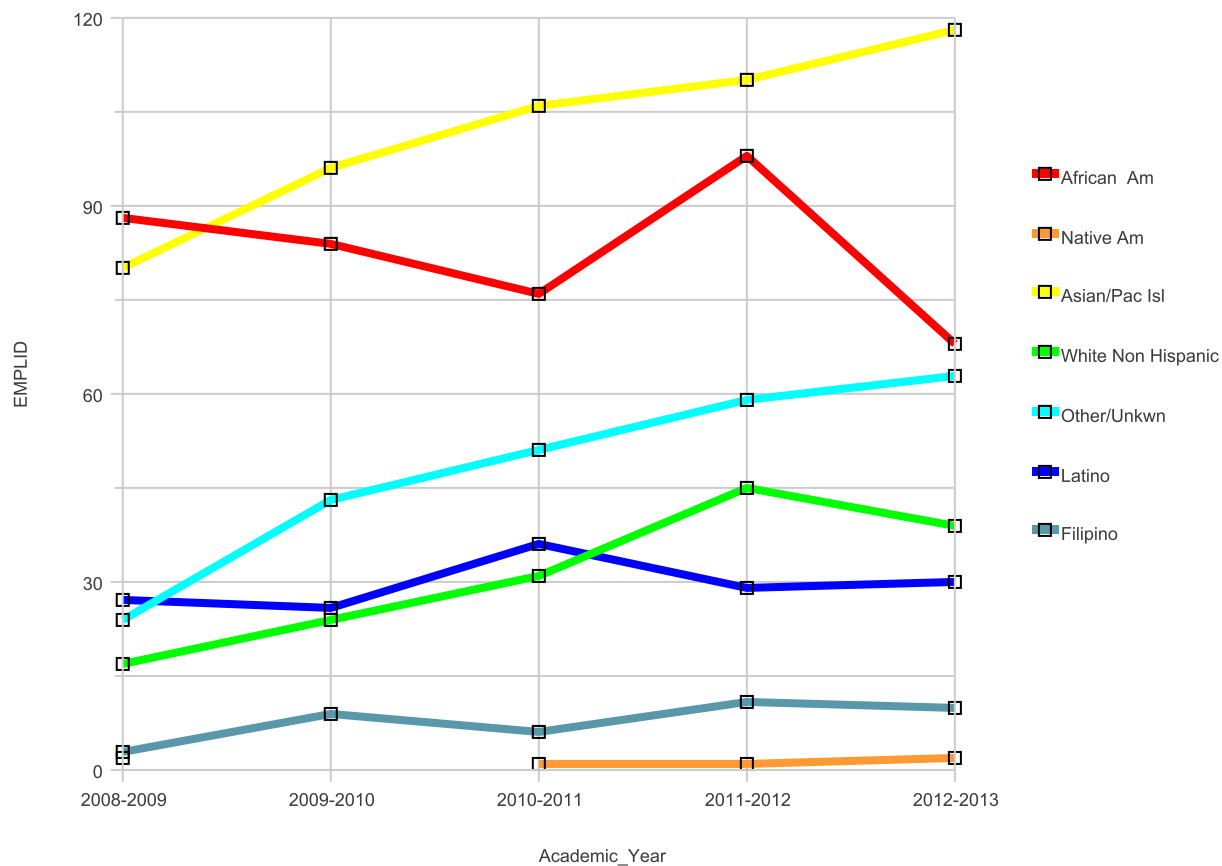

Number of Certificates by Ethnicity

Date run: 10/7/2013

Notes: CA: Certificate of Achievement CP: Certificate of Proficiency

Campus Laney College

Number of Certificates By Ethnicity

Academic_Year	AWARDS							AWARDS Total
	African Am	Native Am	Asian/Pac Isl	White Non Hispanic	Other/Unkwn	Latino	Filipino	
2008-2009	88	2	80	17	24	27	3	241
2009-2010	84	1	96	24	43	26	9	282
2010-2011	76	1	106	31	51	36	6	307
2011-2012	98	1	110	45	59	29	11	353
2012-2013	68	2	118	39	63	30	10	330