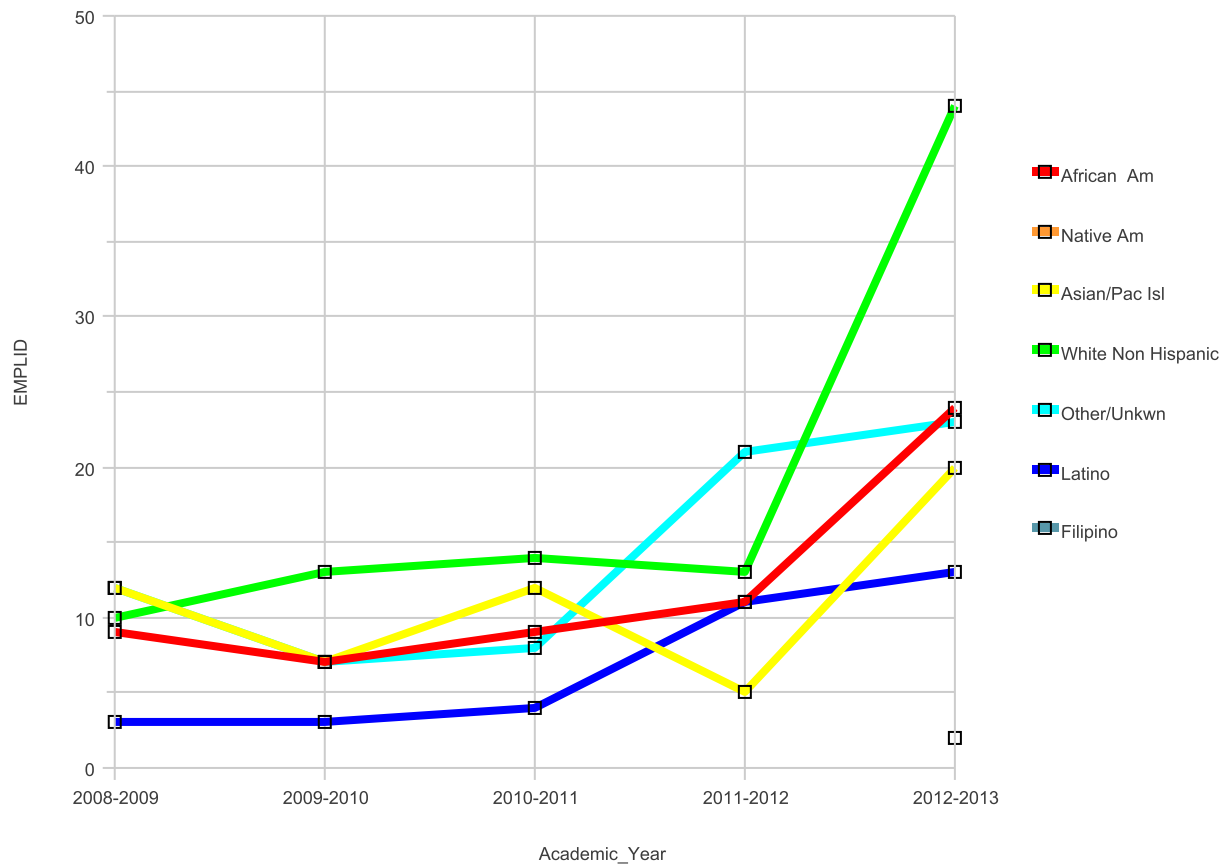

Number of Certificates by Ethnicity

Date run: 10/7/2013

Notes: CA: Certificate of Achievement CP: Certificate of Proficiency

Campus Berkeley City College

Number of Certificates By Ethnicity

Academic_Year	AWARDS							AWARDS Total
	African Am	Native Am	Asian/Pac Isl	White Non Hispanic	Other/Unkwn	Latino	Filipino	
2008-2009	9	0	12	10	12	3	0	46
2009-2010	7	0	7	13	7	3	0	37
2010-2011	9	0	12	14	8	4	0	47
2011-2012	11	0	5	13	21	11	0	61
2012-2013	24	0	20	44	23	13	2	126