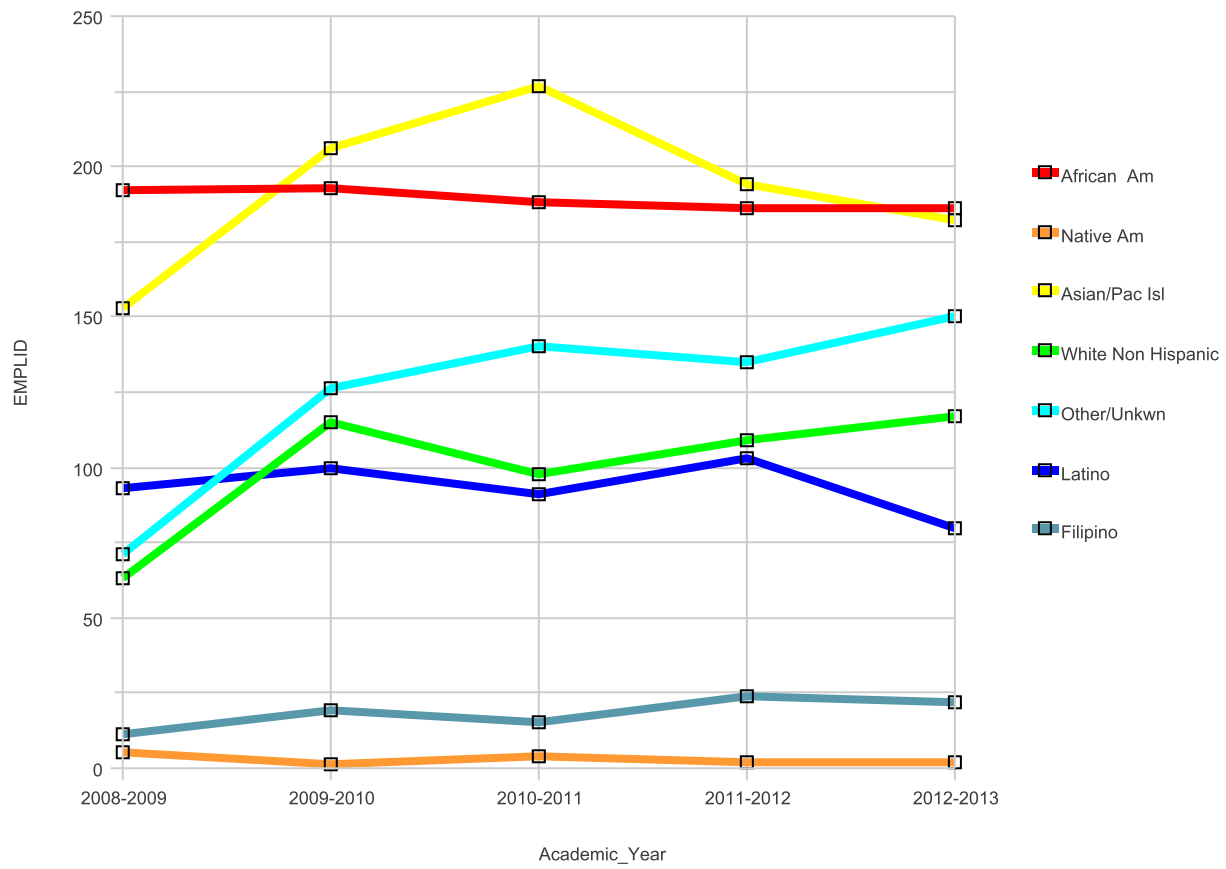

Number of Certificates by Ethnicity - PCCD

Date run: 10/7/2013

Notes: CA: Certificate of Achievement CP: Certificate of Proficiency

Number of Certificates By Ethnicity

Academic_Year	AWARDS							AWARDS Total
	African Am	Native Am	Asian/Pac Isl	White Non Hispanic	Other/Unkwn	Latino	Filipino	
2008-2009	192	5	153	63	71	93	11	588
2009-2010	193	1	206	115	126	100	19	760
2010-2011	188	4	227	98	140	91	15	763
2011-2012	186	2	194	109	135	103	24	753
2012-2013	186	2	182	117	150	80	22	739