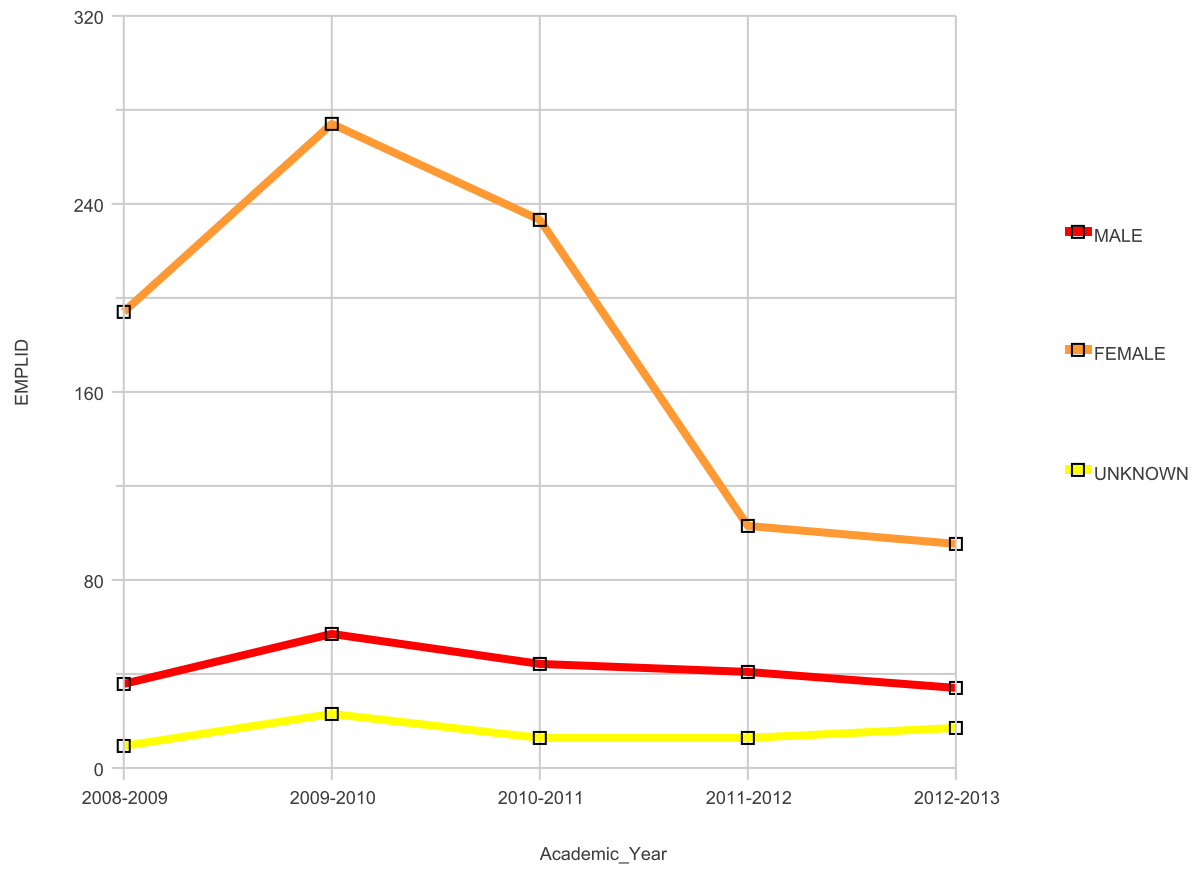

Number of Certificates by Gender

Date run: 10/7/2013

Notes: CA: Certificate of Achievement CP: Certificate of Proficiency

Campus Merritt College

Number of Certificates By Gender

Academic_Year	AWARDS			AWARDS Total
	MALE	FEMALE	UNKNOWN	
2008-2009	36	194	9	239
2009-2010	57	274	23	354
2010-2011	44	233	13	290
2011-2012	41	103	13	157
2012-2013	34	95	17	146