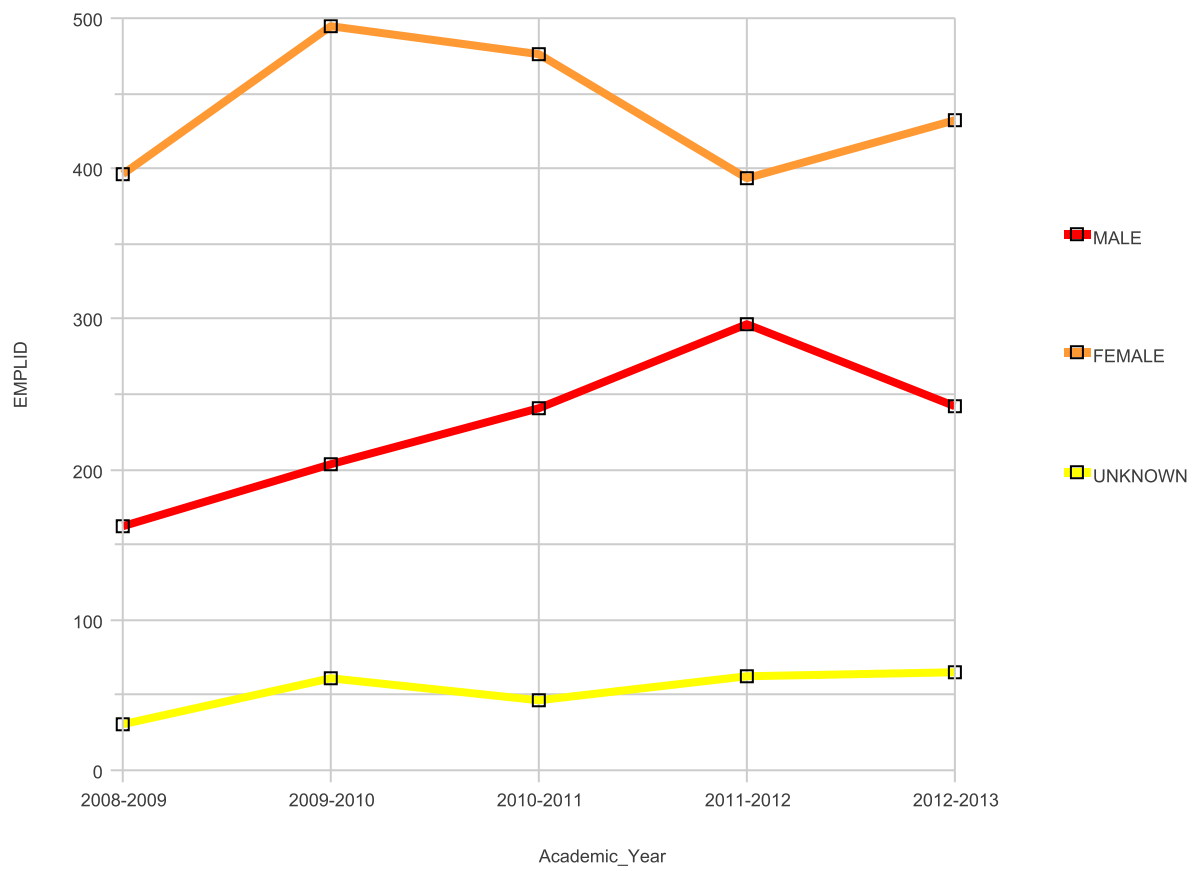

Number of Certificates by Gender - PCCD

Date run: 10/7/2013

Notes: CA: Certificate of Achievement CP: Certificate of Proficiency

Number of Certificates By Gender

Academic_Year	AWARDS			AWARDS Total
	MALE	FEMALE	UNKNOWN	
2008-2009	162	396	30	588
2009-2010	204	495	61	760
2010-2011	241	476	46	763
2011-2012	297	394	62	753
2012-2013	242	432	65	739