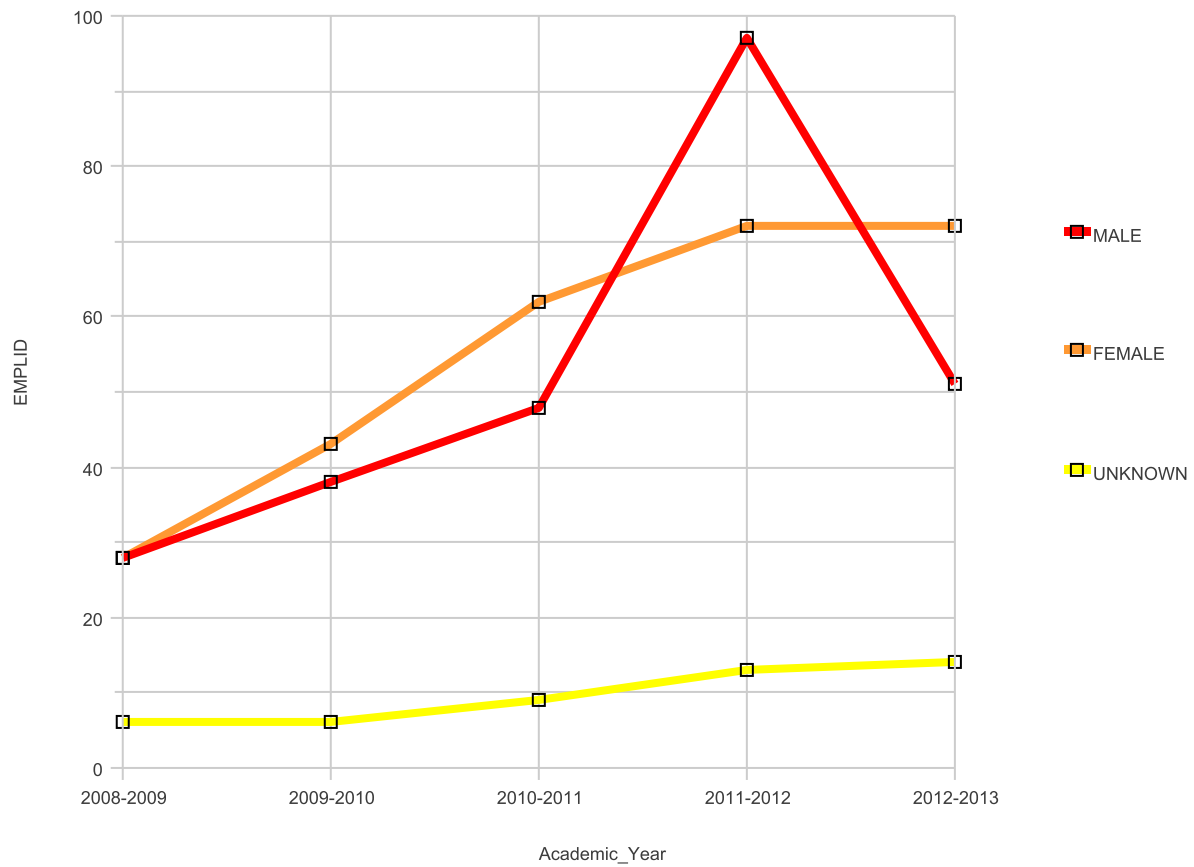

Number of Certificates by Gender

Date run: 10/7/2013

Notes: CA: Certificate of Achievement CP: Certificate of Proficiency

Campus College of Alameda

Number of Certificates By Gender

Academic_Year	AWARDS			AWARDS Total
	MALE	FEMALE	UNKNOWN	
2008-2009	28	28	6	62
2009-2010	38	43	6	87
2010-2011	48	62	9	119
2011-2012	97	72	13	182
2012-2013	51	72	14	137

Number of Certificates by Gender

Date run: 10/7/2013

Notes: CA: Certificate of Achievement CP: Certificate of Proficiency

Campus Berkeley City College

Number of Certificates By Gender

Academic_Year	AWARDS			AWARDS Total
	MALE	FEMALE	UNKNOWN	
2008-2009	4	36	6	46
2009-2010	8	25	4	37
2010-2011	10	36	1	47
2011-2012	19	39	3	61
2012-2013	43	74	9	126