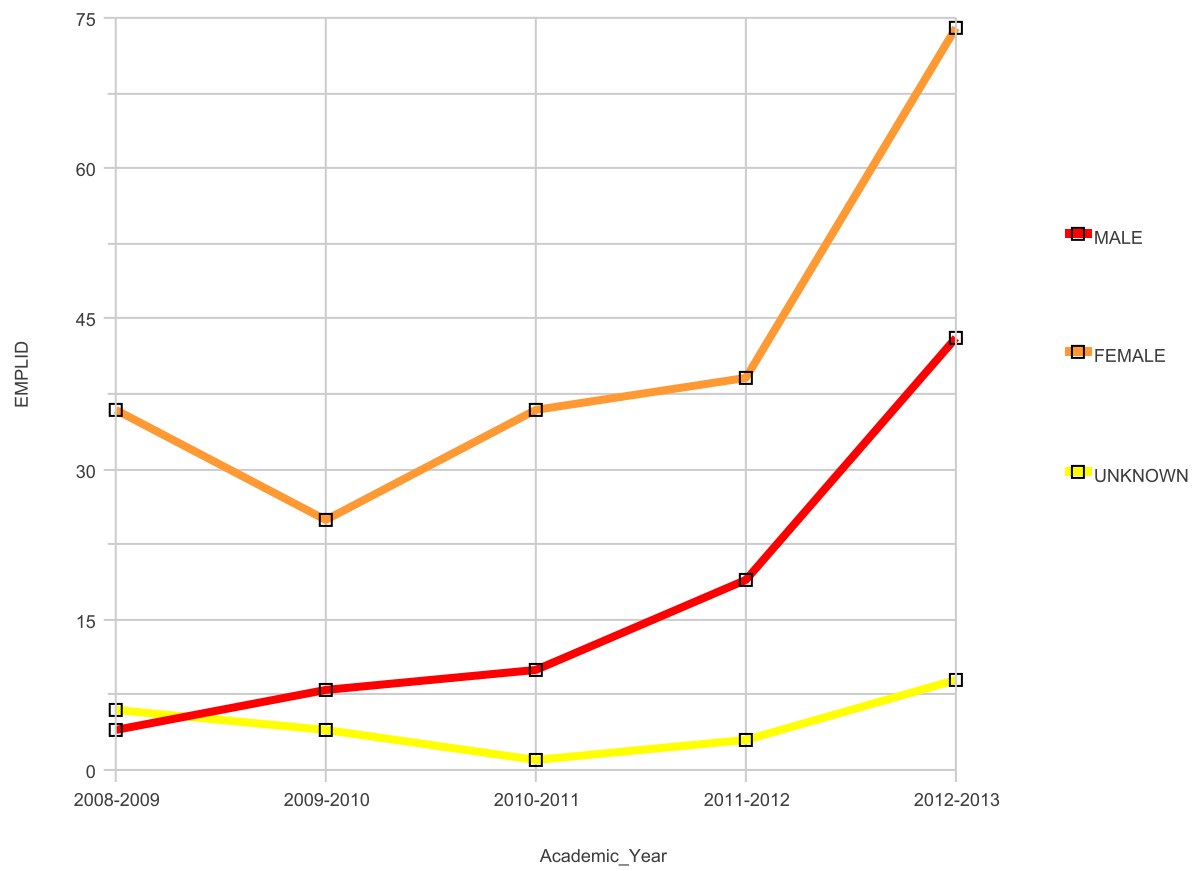

Number of Certificates by Gender

Date run: 10/7/2013

Notes: CA: Certificate of Achievement CP: Certificate of Proficiency

Campus College of Alameda

Number of Certificates By Gender

Academic_Year	AWARDS			AWARDS Total
	MALE	FEMALE	UNKNOWN	
2008-2009	28	28	6	62
2009-2010	38	43	6	87
2010-2011	48	62	9	119
2011-2012	97	72	13	182
2012-2013	51	72	14	137

Number of Certificates by Gender

Date run: 10/7/2013

Notes: CA: Certificate of Achievement CP: Certificate of Proficiency

Campus Berkeley City College

Number of Certificates By Gender

Academic_Year	AWARDS			AWARDS Total
	MALE	FEMALE	UNKNOWN	
2008-2009	4	36	6	46
2009-2010	8	25	4	37
2010-2011	10	36	1	47
2011-2012	19	39	3	61
2012-2013	43	74	9	126