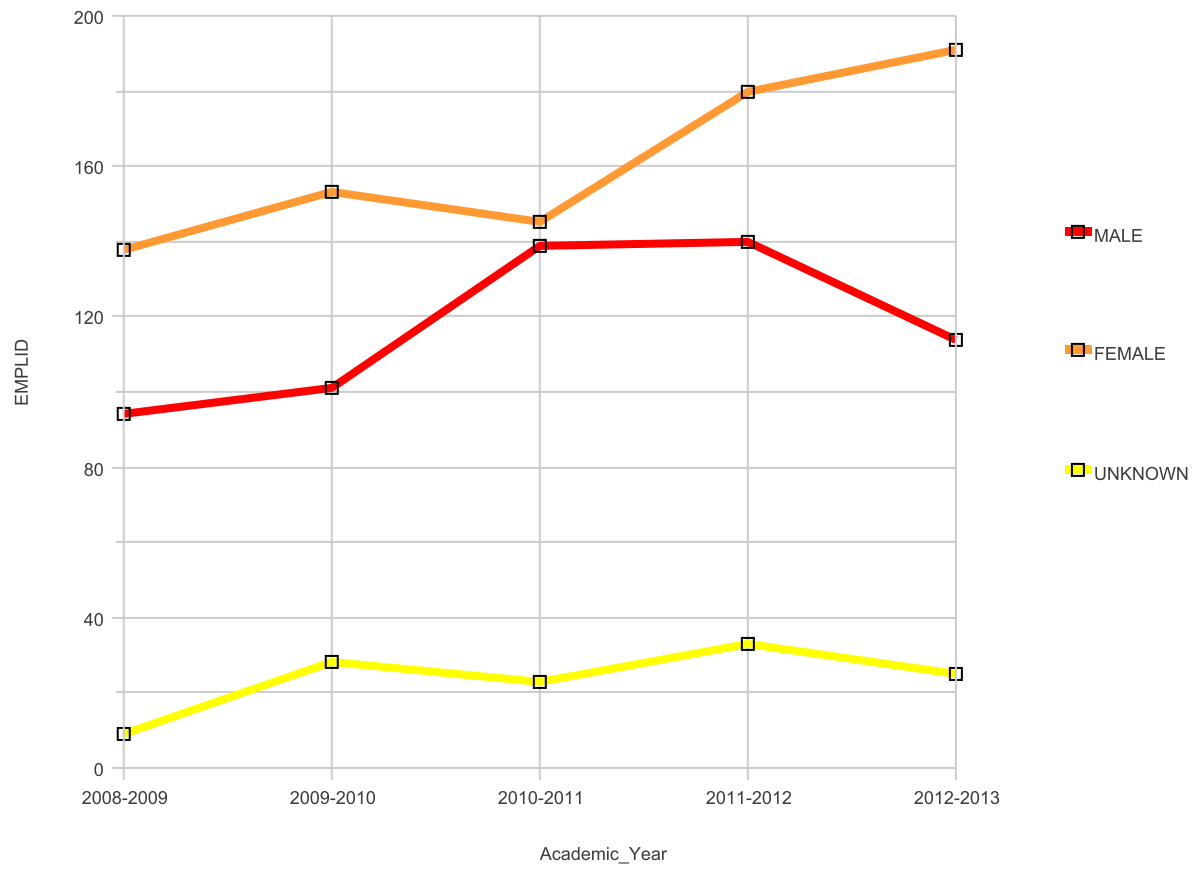

Number of Certificates by Gender

Date run: 10/7/2013

Notes: CA: Certificate of Achievement CP: Certificate of Proficiency

Campus Laney College

Number of Certificates By Gender

Academic_Year	AWARDS			AWARDS Total
	MALE	FEMALE	UNKNOWN	
2008-2009	94	138	9	241
2009-2010	101	153	28	282
2010-2011	139	145	23	307
2011-2012	140	180	33	353
2012-2013	114	191	25	330